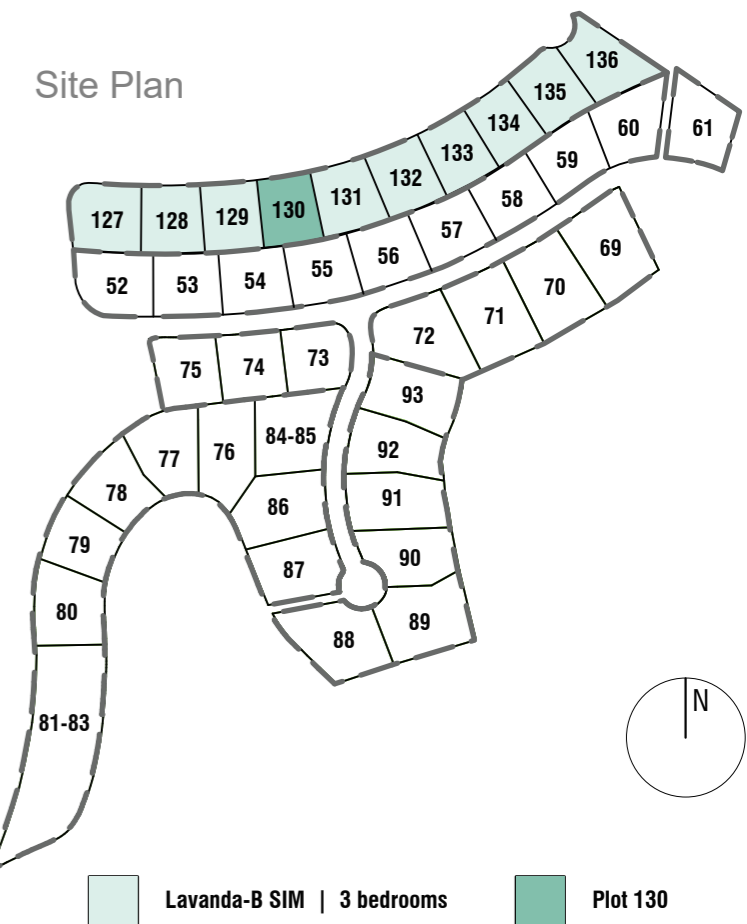

GROUND FLOOR

VILLA LAVANDA

3 BEDROOMS

LA FINCA de J A S M I N E

Site Plan

This document is purely informative and for marketing purposes only. It does not form part of any offer or contract between any of the parties in any way. All the information contained in this document is known to be accurate at time of production but is subject to change without prior notice. Any questions that may arise in the interpretation of these plans (sizes, heights, sections etc.) can be clarified by contacting the developer. Depictions of furniture and kitchens have been included for guidance and decorative purposes only.

Este documento es meramente informativo y solo tiene fines comerciales. No forma parte de ninguna oferta o contrato entre ninguna de las partes de ninguna manera. Se sabe que toda la información contenida en este documento es precisa en el momento de la producción, pero está sujeta a cambios sin previo aviso. Cualquier duda que pueda surgir en la interpretación de estos planos (tamaños, alturas, secciones, etc.) se puede aclarar contactando con el desarrollador. Se han incluido representaciones de muebles y cocinas solo con fines orientativos y decorativos.

BASEMENT OPTION 1

VILLA LAVANDA

3 BEDROOMS

LA FINCA de J A S M I N E

This document is purely informative and for marketing purposes only. It does not form part of any offer or contract between any of the parties in any way. All the information contained in this document is known to be accurate at time of production but is subject to change without prior notice. Any questions that may arise in the interpretation of these plans (sizes, heights, sections etc.) can be clarified by contacting the developer. Depictions of furniture and kitchens have been included for guidance and decorative purposes only.

BASEMENT OPTION 2

VILLA LAVANDA

3 BEDROOMS

LA FINCA de J A S M I N E