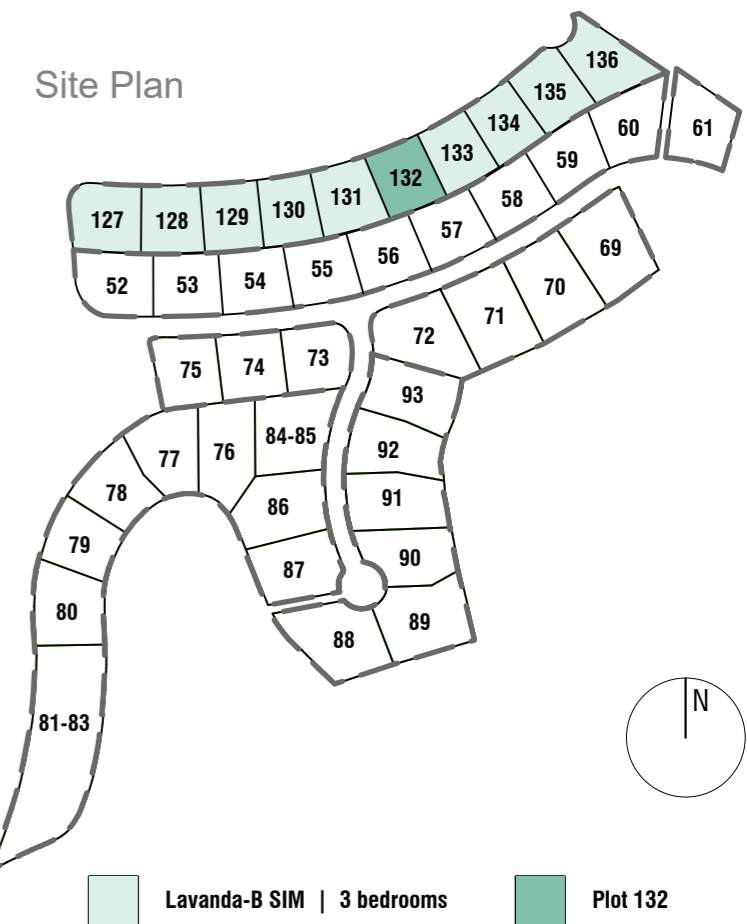

GROUND FLOOR

VILLA LAVANDA

3 BEDROOMS

LA FINCA de J A S M I N E

Site Plan

This document is purely informative and for marketing purposes only. It does not form part of any offer or contract between any of the parties in any way. All the information contained in this document is known to be accurate at time of production but is subject to change without prior notice. Any questions that may arise in the interpretation of these plans (sizes, heights, sections etc.) can be clarified by contacting the developer. Depictions of furniture and kitchens have been included for guidance and decorative purposes only.

Este documento es meramente informativo y solo tiene fines comerciales. No forma parte de ninguna oferta o contrato entre ninguna de las partes de ninguna manera. Se sabe que toda la información contenida en este documento es precisa en el momento de la producción, pero está sujeta a cambios sin previo aviso. Cualquier duda que pueda surgir en la interpretación de estos planos (tamaños, alturas, secciones, etc.) se puede aclarar contactando con el desarrollador. Se han incluido representaciones de muebles y cocinas solo con fines orientativos y decorativos.

BASEMENT OPTION 1

VILLA LAVANDA

3 BEDROOMS

LA FINCA de J A S M I N E

This document is purely informative and for marketing purposes only. It does not form part of any offer or contract between any of the parties in any way. All the information contained in this document is known to be accurate at time of production but is subject to change without prior notice. Any questions that may arise in the interpretation of these plans (sizes, heights, sections etc.) can be clarified by contacting the developer. Depictions of furniture and kitchens have been included for guidance and decorative purposes only.

BASEMENT OPTION 2

VILLA LAVANDA
3 BEDROOMS

LA FINCA
de
J A S M I N E