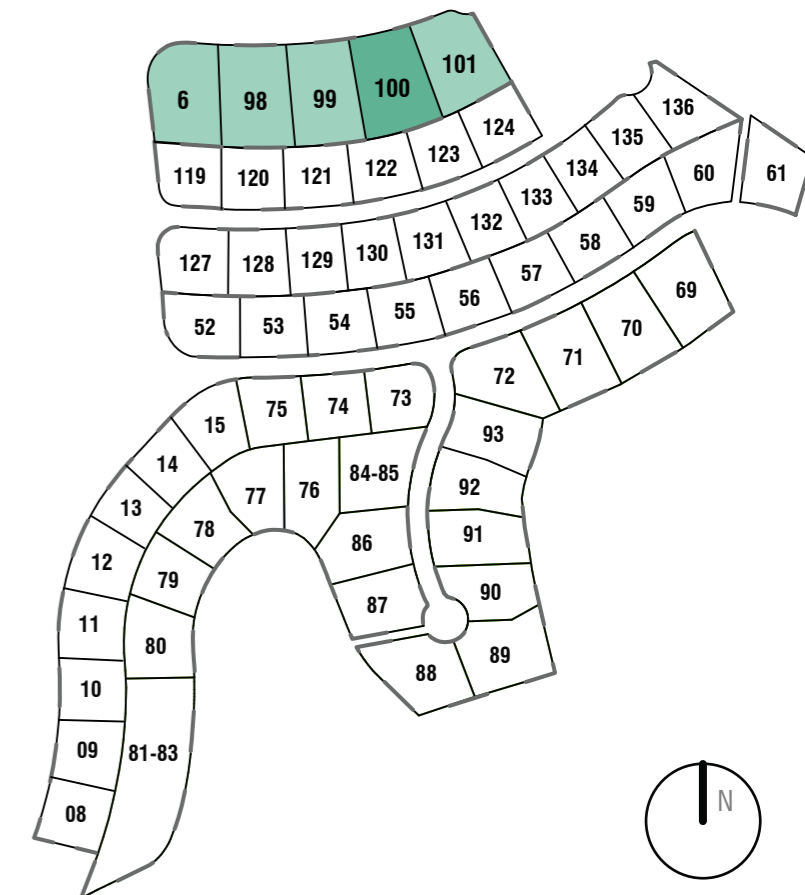

GROUND FLOOR

VILLA LAUREL S

4 BEDROOMS

LA FINCA de J A S M I N E

Laurel-S | Phase 3B

Plot 100

This document is purely informative and for marketing purposes only. It does not form part of any offer or contract between any of the parties in any way. All the information contained in this document is known to be accurate at time of production but is subject to change without prior notice. Any questions that may arise in the interpretation of these plans (sizes, heights, sections etc.) can be clarified by contacting the developer. Depictions of furniture and kitchens have been included for guidance and decorative purposes only.

FIRST FLOOR

VILLA LAUREL S

4 BEDROOMS

LA FINCA de J A S M I N E

Laurel-S | Phase 3B

Plot 100

This document is purely informative and for marketing purposes only. It does not form part of any offer or contract between any of the parties in any way. All the information contained in this document is known to be accurate at time of production but is subject to change without prior notice. Any questions that may arise in the interpretation of these plans (sizes, heights, sections etc.) can be clarified by contacting the developer. Depictions of furniture and kitchens have been included for guidance and decorative purposes only.

BASEMENT

VILLA LAUREL S

4 BEDROOMS

LA FINCA de J A S M I N E

Laurel-S | Phase 3B

Plot 100