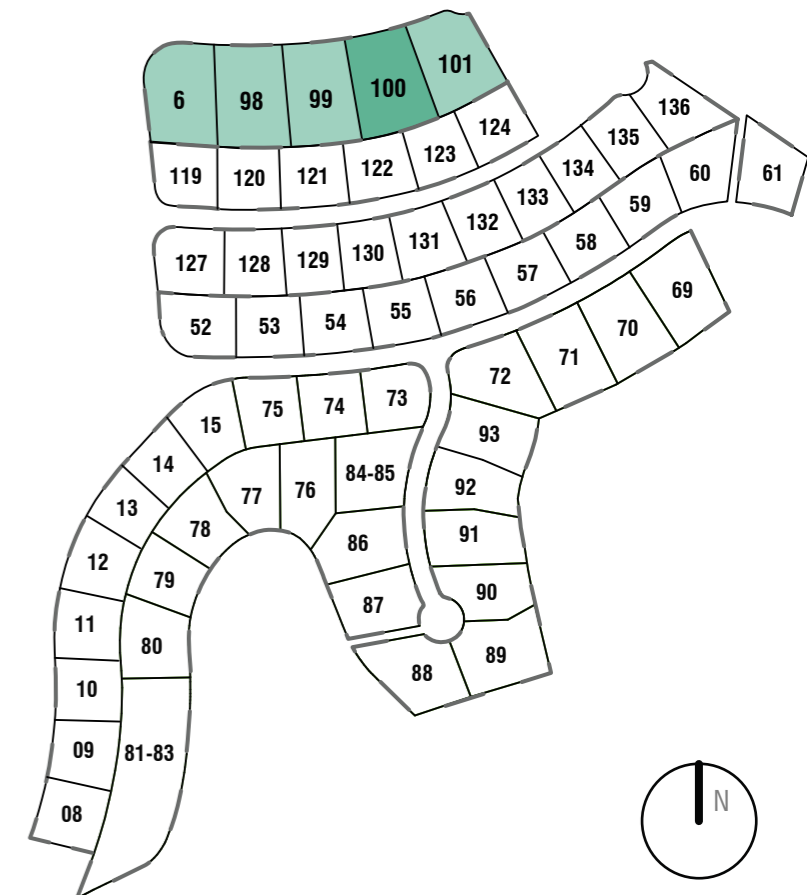

GROUND FLOOR

VILLA LAUREL S

4 BEDROOMS

LA FINCA de J A S M I N E

Laurel-S | Phase 3B

Plot 100

This document is purely informative and for marketing purposes only. It does not form part of any offer or contract between any of the parties in any way. All the information contained in this document is known to be accurate at time of production but is subject to change without prior notice. Any questions that may arise in the interpretation of these plans (sizes, heights, sections etc.) can be clarified by contacting the developer. Depictions of furniture and kitchens have been included for guidance and decorative purposes only.

FIRST FLOOR

VILLA LAUREL S

4 BEDROOMS

LA FINCA de J A S M I N E

Laurel-S | Phase 3B

Plot 100

This document is purely informative and for marketing purposes only. It does not form part of any offer or contract between any of the parties in any way. All the information contained in this document is known to be accurate at time of production but is subject to change without prior notice. Any questions that may arise in the interpretation of these plans (sizes, heights, sections etc.) can be clarified by contacting the developer. Depictions of furniture and kitchens have been included for guidance and decorative purposes only.

BASEMENT

VILLA LAUREL S

4 BEDROOMS

LA FINCA de J A S M I N E

Laurel-S | Phase 3B

Plot 100