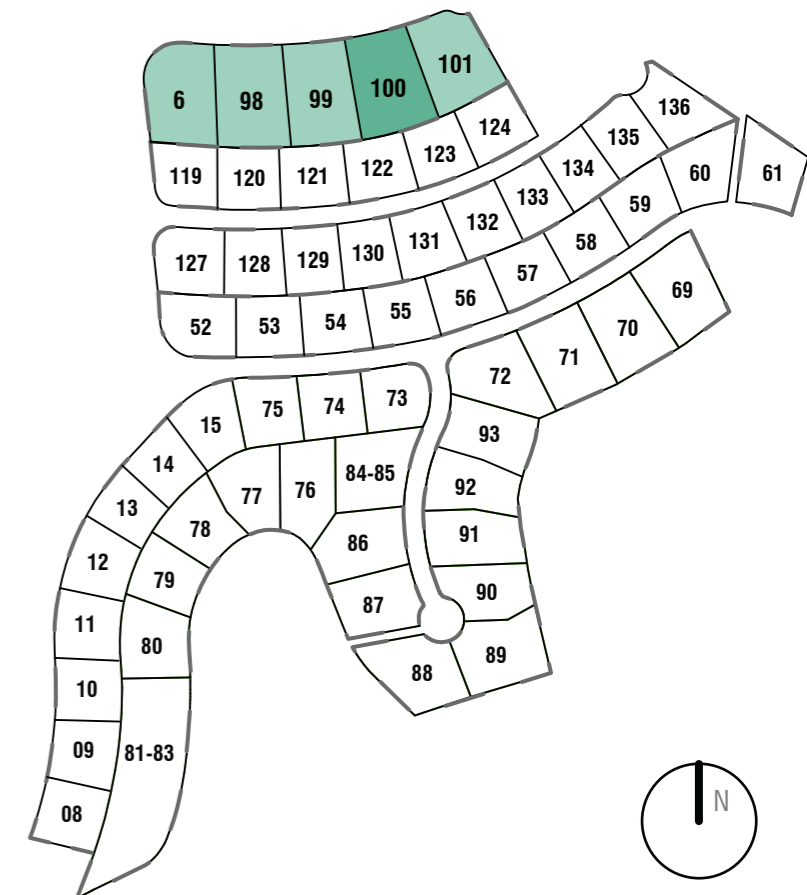

GROUND FLOOR

VILLA LAUREL S

4 BEDROOMS

LA FINCA de J A S M I N E

Laurel-S | Phase 3B

Plot 100

This document is purely informative and for marketing purposes only. It does not form part of any offer or contract between any of the parties in any way. All the information contained in this document is known to be accurate at time of production but is subject to change without prior notice. Any questions that may arise in the interpretation of these plans (sizes, heights, sections etc.) can be clarified by contacting the developer. Depictions of furniture and kitchens have been included for guidance and decorative purposes only.

FIRST FLOOR

VILLA LAUREL S

4 BEDROOMS

LA FINCA de J A S M I N E

Laurel-S | Phase 3B

Plot 100

This document is purely informative and for marketing purposes only. It does not form part of any offer or contract between any of the parties in any way. All the information contained in this document is known to be accurate at time of production but is subject to change without prior notice. Any questions that may arise in the interpretation of these plans (sizes, heights, sections etc.) can be clarified by contacting the developer. Depictions of furniture and kitchens have been included for guidance and decorative purposes only.

BASEMENT

VILLA LAUREL S

4 BEDROOMS

LA FINCA de J A S M I N E

Laurel-S | Phase 3B

Plot 100