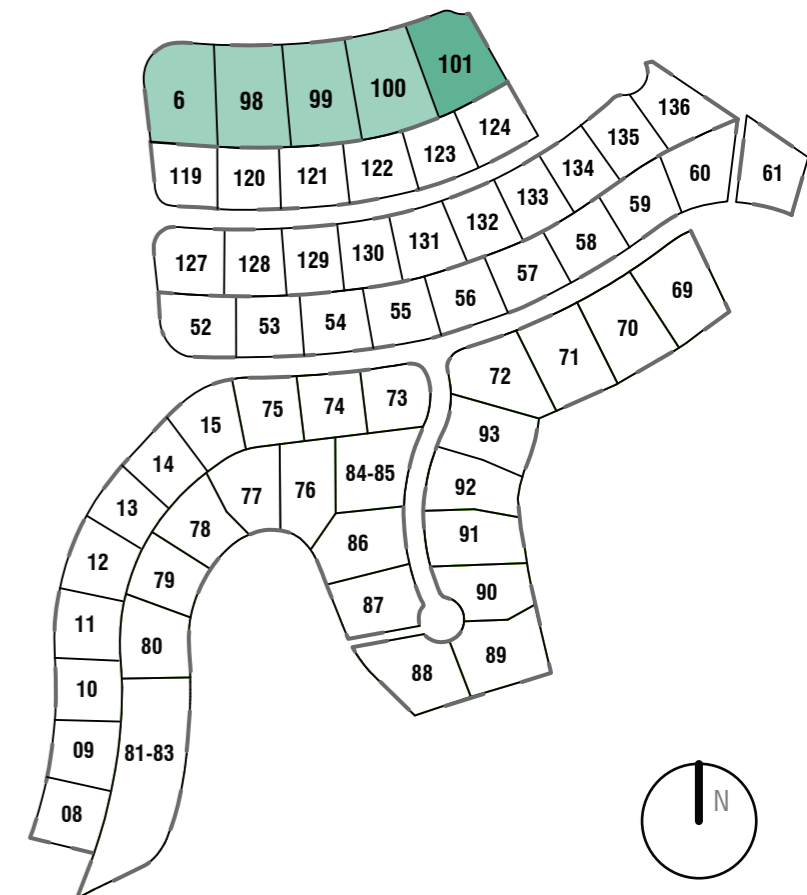

GROUND FLOOR

VILLA LAUREL S

4 BEDROOMS

LA FINCA
de
J A S M I N E

Laurel-S | Phase 3B

Plot 101

This document is purely informative and for marketing purposes only. It does not form part of any offer or contract between any of the parties in any way. All the information contained in this document is known to be accurate at time of production but is subject to change without prior notice. Any questions that may arise in the interpretation of these plans (sizes, heights, sections etc.) can be clarified by contacting the developer. Depictions of furniture and kitchens have been included for guidance and decorative purposes only.

FIRST FLOOR

VILLA LAUREL S

4 BEDROOMS

LA FINCA de J A S M I N E

Laurel-S | Phase 3B

Plot 101

This document is purely informative and for marketing purposes only. It does not form part of any offer or contract between any of the parties in any way. All the information contained in this document is known to be accurate at time of production but is subject to change without prior notice. Any questions that may arise in the interpretation of these plans (sizes, heights, sections etc.) can be clarified by contacting the developer. Depictions of furniture and kitchens have been included for guidance and decorative purposes only.

BASEMENT

VILLA LAUREL S

4 BEDROOMS

LA FINCA
de
J A S M I N E

Laurel-S | Phase 3B

Plot 101