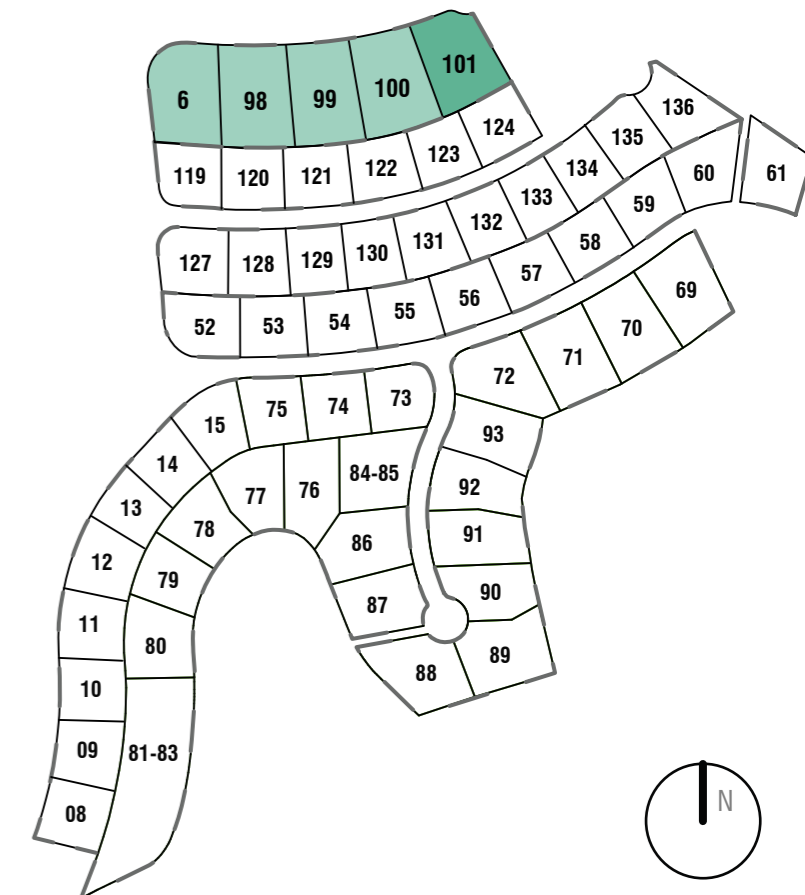

GROUND FLOOR

VILLA LAUREL S

4 BEDROOMS

LA FINCA
de
J A S M I N E

Laurel-S | Phase 3B

Plot 101

This document is purely informative and for marketing purposes only. It does not form part of any offer or contract between any of the parties in any way. All the information contained in this document is known to be accurate at time of production but is subject to change without prior notice. Any questions that may arise in the interpretation of these plans (sizes, heights, sections etc.) can be clarified by contacting the developer. Depictions of furniture and kitchens have been included for guidance and decorative purposes only.

FIRST FLOOR

VILLA LAUREL S

4 BEDROOMS

LA FINCA de J A S M I N E

Laurel-S | Phase 3B

Plot 101

This document is purely informative and for marketing purposes only. It does not form part of any offer or contract between any of the parties in any way. All the information contained in this document is known to be accurate at time of production but is subject to change without prior notice. Any questions that may arise in the interpretation of these plans (sizes, heights, sections etc.) can be clarified by contacting the developer. Depictions of furniture and kitchens have been included for guidance and decorative purposes only.

BASEMENT

VILLA LAUREL S

4 BEDROOMS

LA FINCA
de
J A S M I N E

Laurel-S | Phase 3B

Plot 101