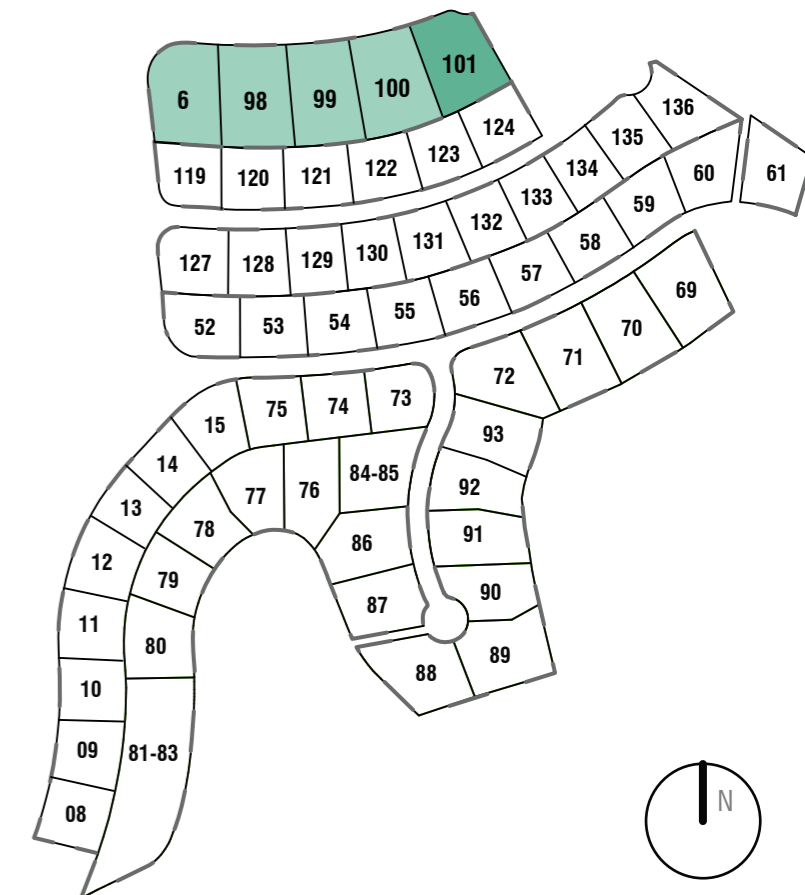

GROUND FLOOR

VILLA LAUREL S

4 BEDROOMS

LA FINCA
de
J A S M I N E

Laurel-S | Phase 3B

Plot 101

This document is purely informative and for marketing purposes only. It does not form part of any offer or contract between any of the parties in any way. All the information contained in this document is known to be accurate at time of production but is subject to change without prior notice. Any questions that may arise in the interpretation of these plans (sizes, heights, sections etc.) can be clarified by contacting the developer. Depictions of furniture and kitchens have been included for guidance and decorative purposes only.

FIRST FLOOR

VILLA LAUREL S

4 BEDROOMS

LA FINCA de J A S M I N E

Laurel-S | Phase 3B

Plot 101

This document is purely informative and for marketing purposes only. It does not form part of any offer or contract between any of the parties in any way. All the information contained in this document is known to be accurate at time of production but is subject to change without prior notice. Any questions that may arise in the interpretation of these plans (sizes, heights, sections etc.) can be clarified by contacting the developer. Depictions of furniture and kitchens have been included for guidance and decorative purposes only.

BASEMENT

VILLA LAUREL S

4 BEDROOMS

LA FINCA
de
J A S M I N E

Laurel-S | Phase 3B

Plot 101