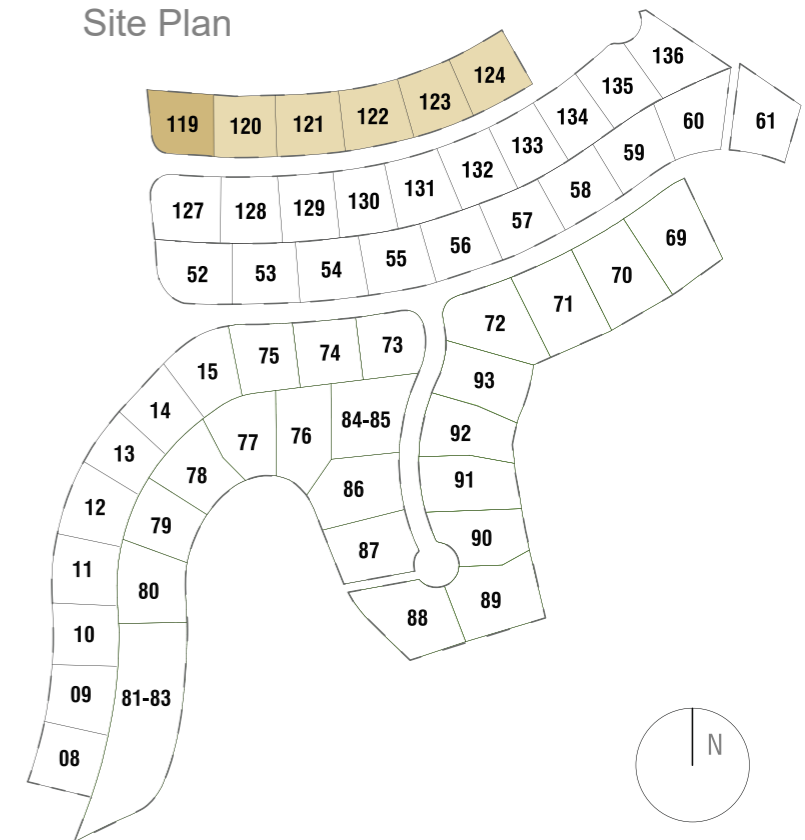

GROUND FLOOR

VILLA LAVANDA

3 BEDROOMS

LA FINCA de J A S M I N E

Site Plan

Lavanda | 3 bedrooms

Plot 119

This document is purely informative and for marketing purposes only. It does not form part of any offer or contract between any of the parties in any way. All the information contained in this document is known to be accurate at time of production but is subject to change without prior notice. Any questions that may arise in the interpretation of these plans (sizes, heights, sections etc.) can be clarified by contacting the developer. Depictions of furniture and kitchens have been included for guidance and decorative purposes only.

BASEMENT OPTION 1

VILLA LAVANDA

3 BEDROOMS

LA FINCA
de
J A S M I N E

Site Plan

Lavanda | 3 bedrooms

Plot 119

This document is purely informative and for marketing purposes only. It does not form part of any offer or contract between any of the parties in any way. All the information contained in this document is known to be accurate at time of production but is subject to change without prior notice. Any questions that may arise in the interpretation of these plans (sizes, heights, sections etc.) can be clarified by contacting the developer. Depictions of furniture and kitchens have been included for guidance and decorative purposes only.

BASEMENT OPTION 2

VILLA LAVANDA

3 BEDROOMS

LA FINCA
de
J A S M I N E

Site Plan

Lavanda | 3 bedrooms

Plot 119