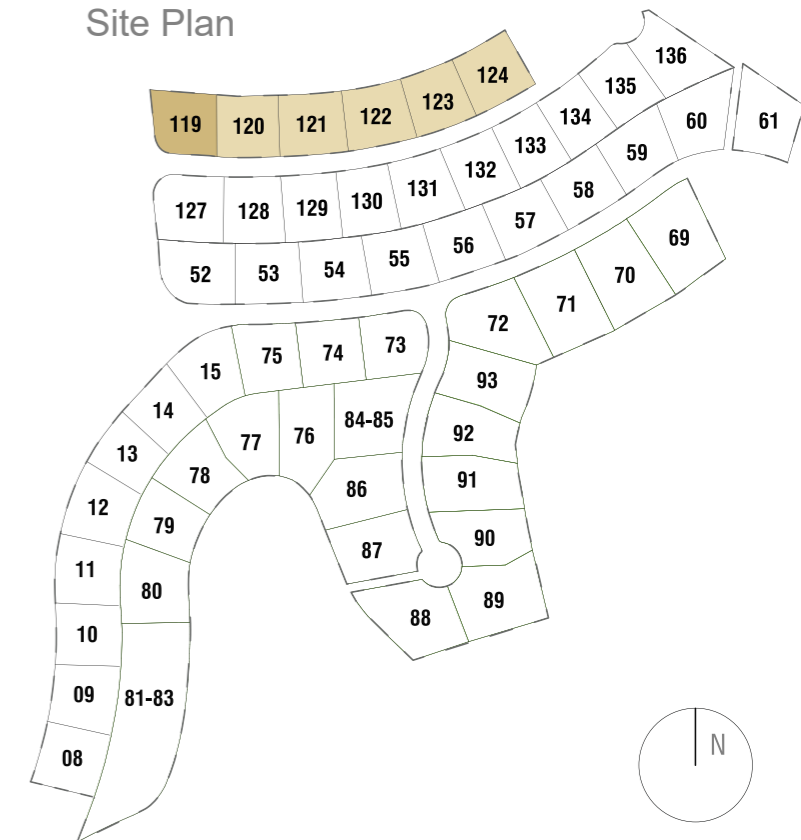

GROUND FLOOR

VILLA LAVANDA

3 BEDROOMS

LA FINCA de J A S M I N E

Site Plan

Lavanda | 3 bedrooms

Plot 119

This document is purely informative and for marketing purposes only. It does not form part of any offer or contract between any of the parties in any way. All the information contained in this document is known to be accurate at time of production but is subject to change without prior notice. Any questions that may arise in the interpretation of these plans (sizes, heights, sections etc.) can be clarified by contacting the developer. Depictions of furniture and kitchens have been included for guidance and decorative purposes only.

BASEMENT OPTION 1

VILLA LAVANDA

3 BEDROOMS

LA FINCA
de
J A S M I N E

Site Plan

Lavanda | 3 bedrooms

Plot 119

This document is purely informative and for marketing purposes only. It does not form part of any offer or contract between any of the parties in any way. All the information contained in this document is known to be accurate at time of production but is subject to change without prior notice. Any questions that may arise in the interpretation of these plans (sizes, heights, sections etc.) can be clarified by contacting the developer. Depictions of furniture and kitchens have been included for guidance and decorative purposes only.

BASEMENT OPTION 2

VILLA LAVANDA

3 BEDROOMS

LA FINCA
de
J A S M I N E

Site Plan

Lavanda | 3 bedrooms

Plot 119