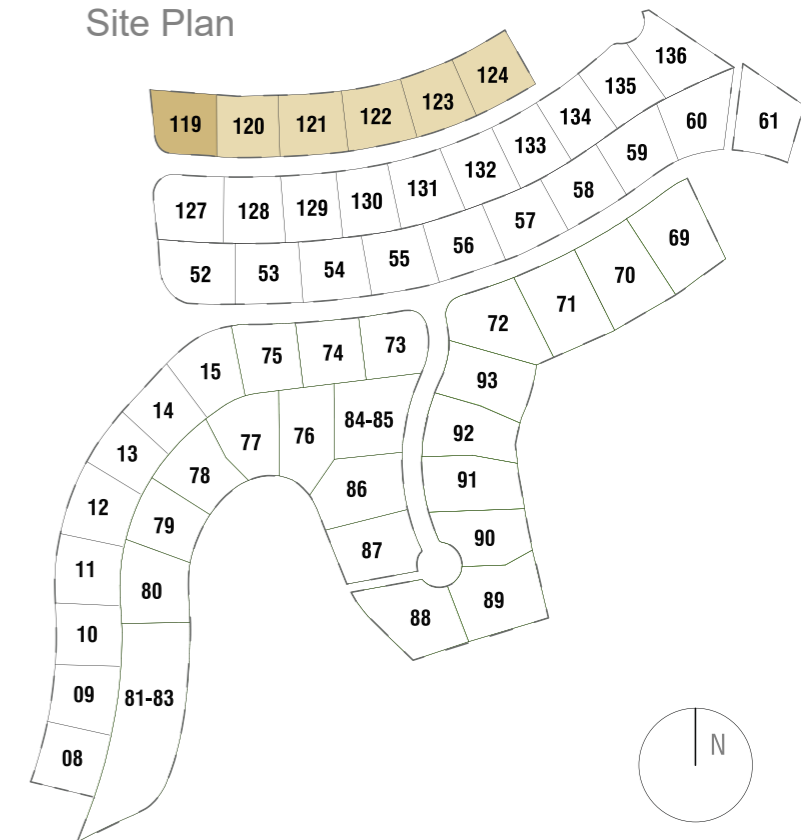

GROUND FLOOR

VILLA LAVANDA

3 BEDROOMS

LA FINCA de J A S M I N E

Site Plan

Lavanda | 3 bedrooms

Plot 119

This document is purely informative and for marketing purposes only. It does not form part of any offer or contract between any of the parties in any way. All the information contained in this document is known to be accurate at time of production but is subject to change without prior notice. Any questions that may arise in the interpretation of these plans (sizes, heights, sections etc.) can be clarified by contacting the developer. Depictions of furniture and kitchens have been included for guidance and decorative purposes only.

BASEMENT OPTION 1

VILLA LAVANDA

3 BEDROOMS

LA FINCA
de
J A S M I N E

Site Plan

Lavanda | 3 bedrooms

Plot 119

This document is purely informative and for marketing purposes only. It does not form part of any offer or contract between any of the parties in any way. All the information contained in this document is known to be accurate at time of production but is subject to change without prior notice. Any questions that may arise in the interpretation of these plans (sizes, heights, sections etc.) can be clarified by contacting the developer. Depictions of furniture and kitchens have been included for guidance and decorative purposes only.

BASEMENT OPTION 2

VILLA LAVANDA

3 BEDROOMS

LA FINCA
de
J A S M I N E

Site Plan

Lavanda | 3 bedrooms

Plot 119