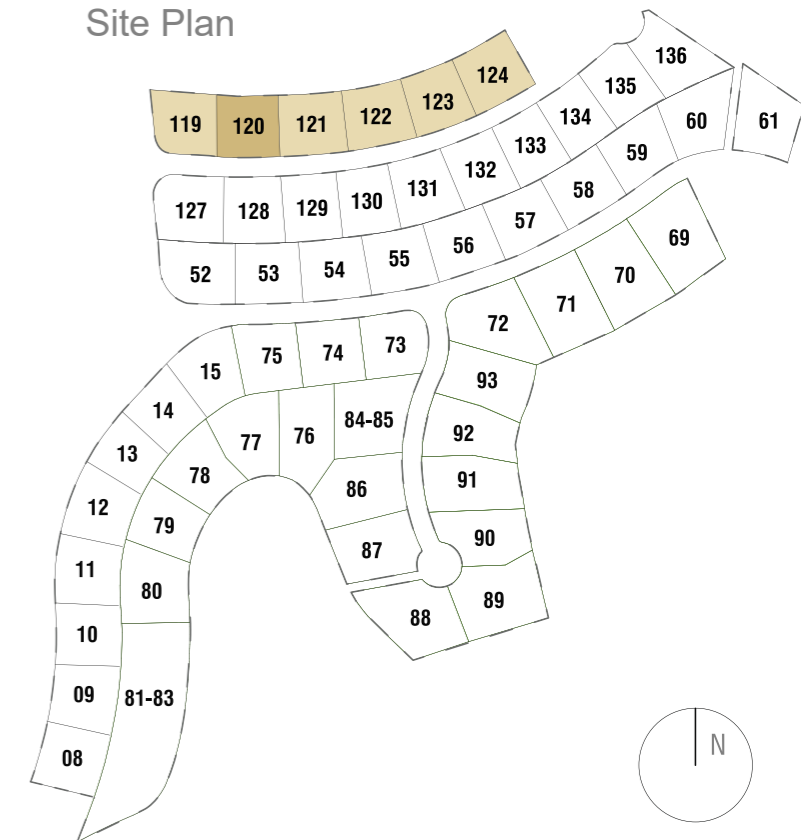

GROUND FLOOR

VILLA LAVANDA

3 BEDROOMS

LA FINCA de J A S M I N E

Site Plan

Lavanda | 3 bedrooms

Plot 120

This document is purely informative and for marketing purposes only. It does not form part of any offer or contract between any of the parties in any way. All the information contained in this document is known to be accurate at time of production but is subject to change without prior notice. Any questions that may arise in the interpretation of these plans (sizes, heights, sections etc.) can be clarified by contacting the developer. Depictions of furniture and kitchens have been included for guidance and decorative purposes only.

BASEMENT OPTION 1

VILLA LAVANDA

3 BEDROOMS

LA FINCA
de
J A S M I N E

Site Plan

Lavanda | 3 bedrooms

Plot 120

This document is purely informative and for marketing purposes only. It does not form part of any offer or contract between any of the parties in any way. All the information contained in this document is known to be accurate at time of production but is subject to change without prior notice. Any questions that may arise in the interpretation of these plans (sizes, heights, sections etc.) can be clarified by contacting the developer. Depictions of furniture and kitchens have been included for guidance and decorative purposes only.

BASEMENT OPTION 2

VILLA LAVANDA

3 BEDROOMS

LA FINCA
de
J A S M I N E

Site Plan

Lavanda | 3 bedrooms

Plot 120