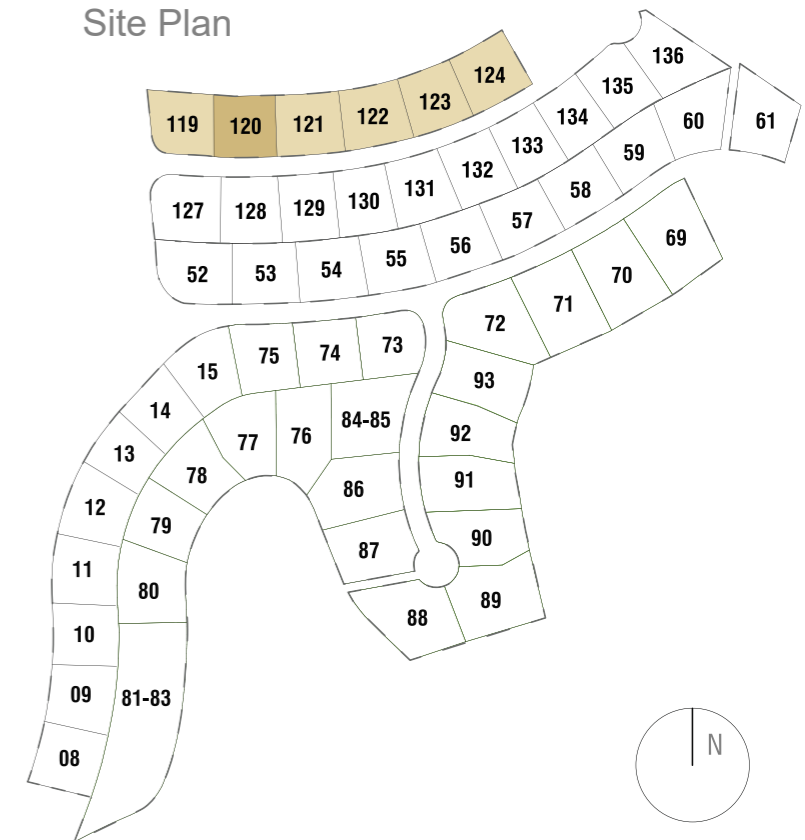

GROUND FLOOR

VILLA LAVANDA

3 BEDROOMS

LA FINCA de J A S M I N E

Site Plan

Lavanda | 3 bedrooms

Plot 120

This document is purely informative and for marketing purposes only. It does not form part of any offer or contract between any of the parties in any way. All the information contained in this document is known to be accurate at time of production but is subject to change without prior notice. Any questions that may arise in the interpretation of these plans (sizes, heights, sections etc.) can be clarified by contacting the developer. Depictions of furniture and kitchens have been included for guidance and decorative purposes only.

BASEMENT OPTION 1

VILLA LAVANDA

3 BEDROOMS

LA FINCA
de
J A S M I N E

Site Plan

Lavanda | 3 bedrooms

Plot 120

This document is purely informative and for marketing purposes only. It does not form part of any offer or contract between any of the parties in any way. All the information contained in this document is known to be accurate at time of production but is subject to change without prior notice. Any questions that may arise in the interpretation of these plans (sizes, heights, sections etc.) can be clarified by contacting the developer. Depictions of furniture and kitchens have been included for guidance and decorative purposes only.

BASEMENT OPTION 2

VILLA LAVANDA

3 BEDROOMS

LA FINCA
de
J A S M I N E

Site Plan

Lavanda | 3 bedrooms

Plot 120