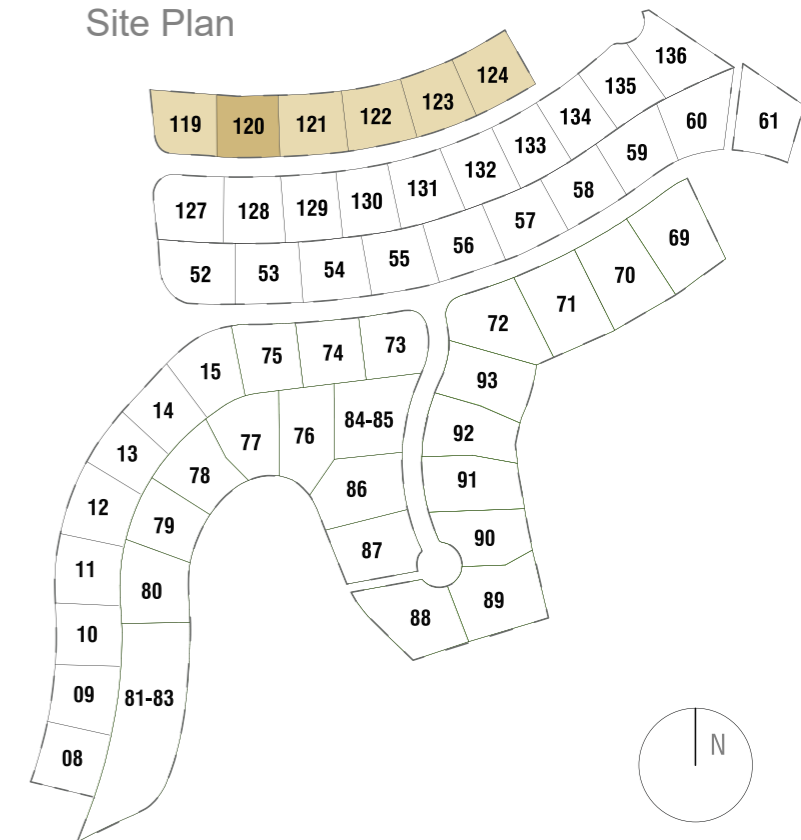

GROUND FLOOR

VILLA LAVANDA

3 BEDROOMS

LA FINCA de J A S M I N E

Site Plan

Lavanda | 3 bedrooms

Plot 120

This document is purely informative and for marketing purposes only. It does not form part of any offer or contract between any of the parties in any way. All the information contained in this document is known to be accurate at time of production but is subject to change without prior notice. Any questions that may arise in the interpretation of these plans (sizes, heights, sections etc.) can be clarified by contacting the developer. Depictions of furniture and kitchens have been included for guidance and decorative purposes only.

BASEMENT OPTION 1

VILLA LAVANDA

3 BEDROOMS

LA FINCA
de
J A S M I N E

Site Plan

Lavanda | 3 bedrooms

Plot 120

This document is purely informative and for marketing purposes only. It does not form part of any offer or contract between any of the parties in any way. All the information contained in this document is known to be accurate at time of production but is subject to change without prior notice. Any questions that may arise in the interpretation of these plans (sizes, heights, sections etc.) can be clarified by contacting the developer. Depictions of furniture and kitchens have been included for guidance and decorative purposes only.

BASEMENT OPTION 2

VILLA LAVANDA

3 BEDROOMS

LA FINCA
de
J A S M I N E

Site Plan

Lavanda | 3 bedrooms

Plot 120