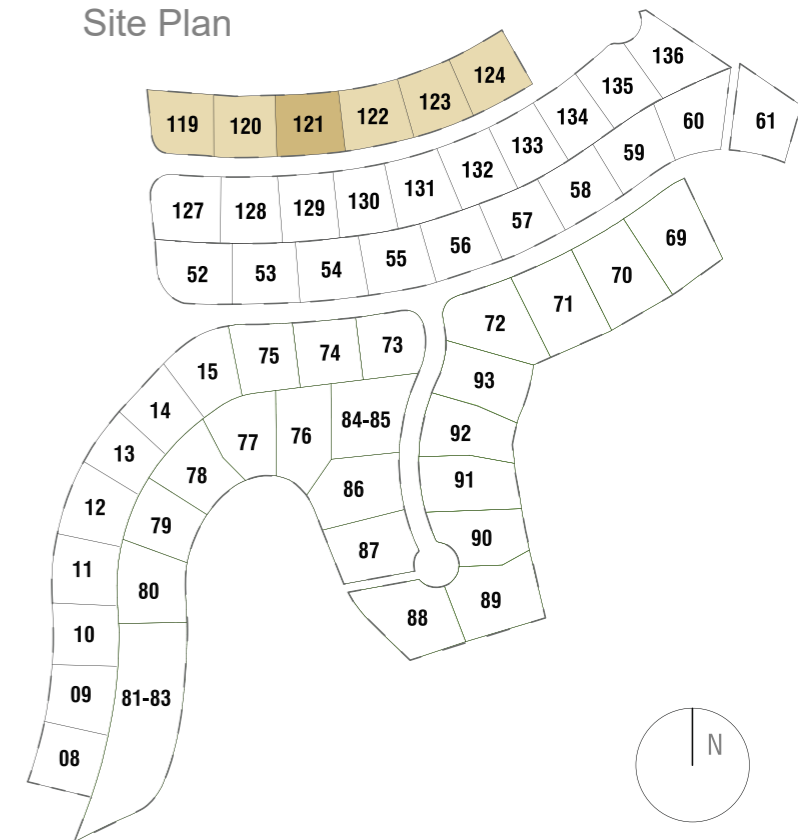

GROUND FLOOR

VILLA LAVANDA

3 BEDROOMS

LA FINCA
de
J A S M I N E

Site Plan

Lavanda | 3 bedrooms

Plot 121

This document is purely informative and for marketing purposes only. It does not form part of any offer or contract between any of the parties in any way. All the information contained in this document is known to be accurate at time of production but is subject to change without prior notice. Any questions that may arise in the interpretation of these plans (sizes, heights, sections etc.) can be clarified by contacting the developer. Depictions of furniture and kitchens have been included for guidance and decorative purposes only.

BASEMENT OPTION 1

VILLA LAVANDA

3 BEDROOMS

LA FINCA de J A S M I N E

Site Plan

 Lavanda | 3 bedrooms

 Plot 121

This document is purely informative and for marketing purposes only. It does not form part of any offer or contract between any of the parties in any way. All the information contained in this document is known to be accurate at time of production but is subject to change without prior notice. Any questions that may arise in the interpretation of these plans (sizes, heights, sections etc.) can be clarified by contacting the developer. Depictions of furniture and kitchens have been included for guidance and decorative purposes only.

BASEMENT OPTION 2

VILLA LAVANDA

3 BEDROOMS

LA FINCA
de
J A S M I N E

Site Plan

 Lavanda | 3 bedrooms

 Plot 121