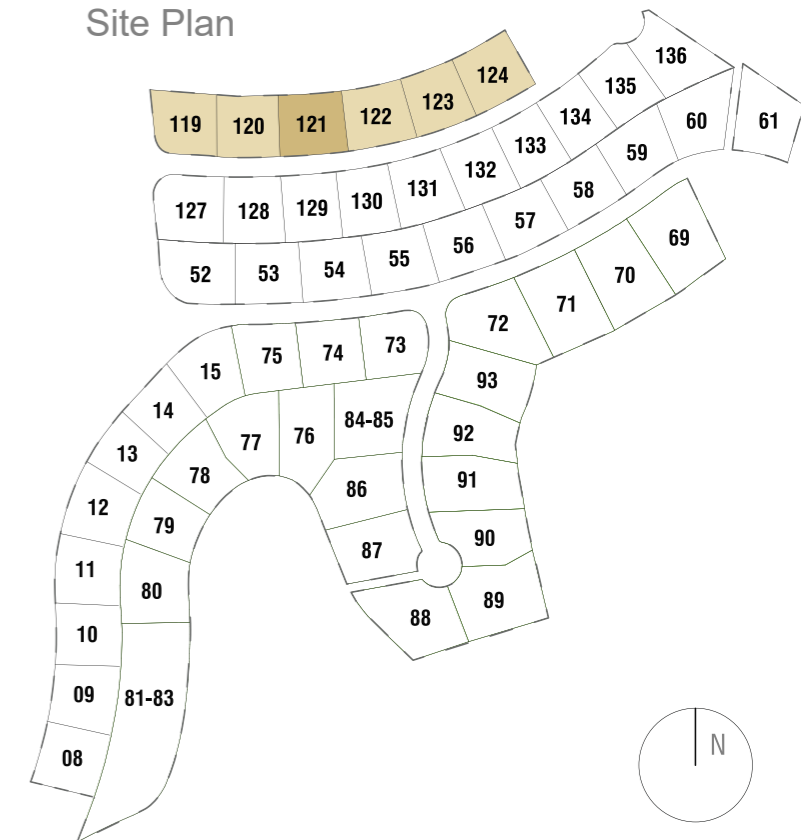

GROUND FLOOR

VILLA LAVANDA

3 BEDROOMS

LA FINCA
de
J A S M I N E

Site Plan

Lavanda | 3 bedrooms

Plot 121

This document is purely informative and for marketing purposes only. It does not form part of any offer or contract between any of the parties in any way. All the information contained in this document is known to be accurate at time of production but is subject to change without prior notice. Any questions that may arise in the interpretation of these plans (sizes, heights, sections etc.) can be clarified by contacting the developer. Depictions of furniture and kitchens have been included for guidance and decorative purposes only.

BASEMENT OPTION 1

VILLA LAVANDA

3 BEDROOMS

LA FINCA de J A S M I N E

Site Plan

 Lavanda | 3 bedrooms

 Plot 121

This document is purely informative and for marketing purposes only. It does not form part of any offer or contract between any of the parties in any way. All the information contained in this document is known to be accurate at time of production but is subject to change without prior notice. Any questions that may arise in the interpretation of these plans (sizes, heights, sections etc.) can be clarified by contacting the developer. Depictions of furniture and kitchens have been included for guidance and decorative purposes only.

BASEMENT OPTION 2

VILLA LAVANDA

3 BEDROOMS

LA FINCA
de
J A S M I N E

Site Plan

 Lavanda | 3 bedrooms

 Plot 121