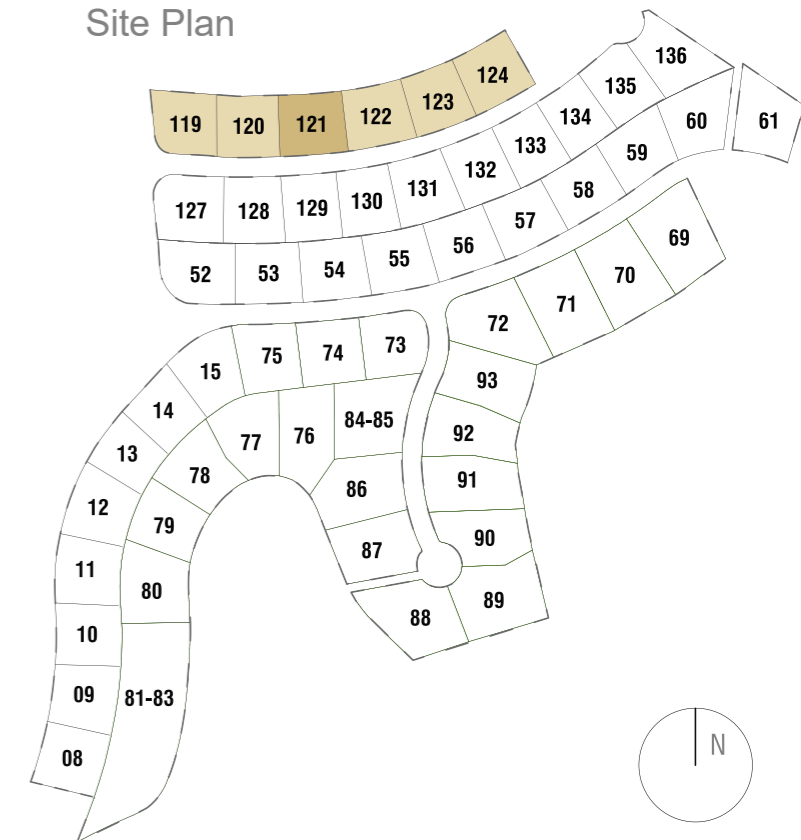

GROUND FLOOR

VILLA LAVANDA

3 BEDROOMS

LA FINCA
de
J A S M I N E

Site Plan

Lavanda | 3 bedrooms

Plot 121

This document is purely informative and for marketing purposes only. It does not form part of any offer or contract between any of the parties in any way. All the information contained in this document is known to be accurate at time of production but is subject to change without prior notice. Any questions that may arise in the interpretation of these plans (sizes, heights, sections etc.) can be clarified by contacting the developer. Depictions of furniture and kitchens have been included for guidance and decorative purposes only.

BASEMENT OPTION 1

VILLA LAVANDA

3 BEDROOMS

LA FINCA de J A S M I N E

Site Plan

 Lavanda | 3 bedrooms

 Plot 121

This document is purely informative and for marketing purposes only. It does not form part of any offer or contract between any of the parties in any way. All the information contained in this document is known to be accurate at time of production but is subject to change without prior notice. Any questions that may arise in the interpretation of these plans (sizes, heights, sections etc.) can be clarified by contacting the developer. Depictions of furniture and kitchens have been included for guidance and decorative purposes only.

BASEMENT OPTION 2

VILLA LAVANDA

3 BEDROOMS

LA FINCA
de
J A S M I N E

Site Plan

 Lavanda | 3 bedrooms

 Plot 121