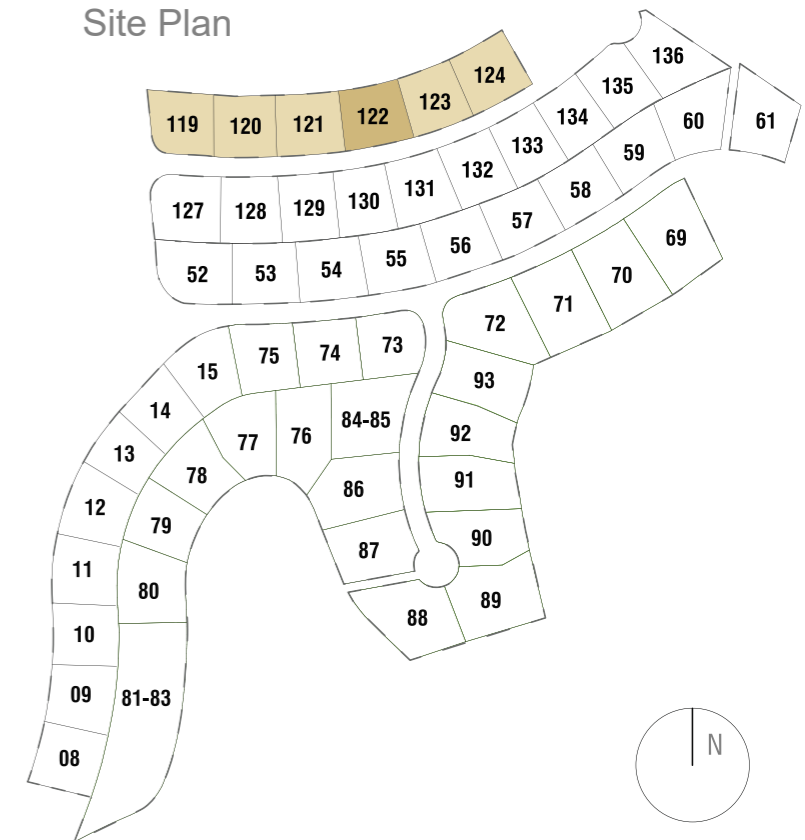

GROUND FLOOR

## VILLA LAVANDA

3 BEDROOMS

# LA FINCA de J A S M I N E

Site Plan

Lavanda | 3 bedrooms

Plot 122

This document is purely informative and for marketing purposes only. It does not form part of any offer or contract between any of the parties in any way. All the information contained in this document is known to be accurate at time of production but is subject to change without prior notice. Any questions that may arise in the interpretation of these plans (sizes, heights, sections etc.) can be clarified by contacting the developer. Depictions of furniture and kitchens have been included for guidance and decorative purposes only.

**BASEMENT OPTION 1**

**VILLA LAVANDA**

3 BEDROOMS

LA FINCA  
de  
**J A S M I N E**

Site Plan

 Lavanda | 3 bedrooms

 Plot 122

This document is purely informative and for marketing purposes only. It does not form part of any offer or contract between any of the parties in any way. All the information contained in this document is known to be accurate at time of production but is subject to change without prior notice. Any questions that may arise in the interpretation of these plans (sizes, heights, sections etc.) can be clarified by contacting the developer. Depictions of furniture and kitchens have been included for guidance and decorative purposes only.