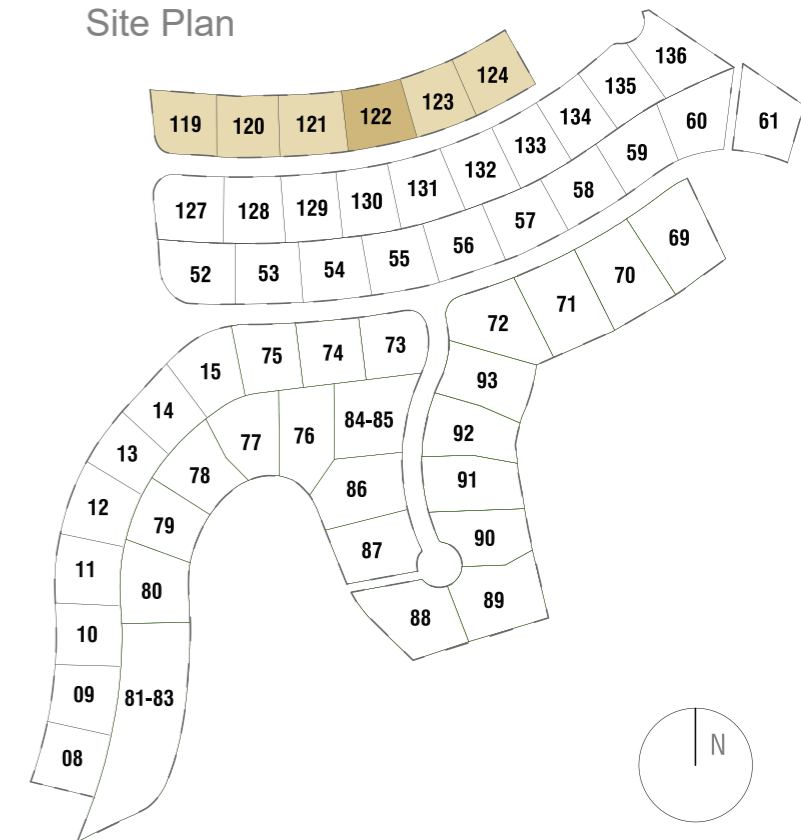

# LA FINCA de J A S M I N E

Site Plan

Lavanda | 3 bedrooms

Plot 122

This document is purely informative and for marketing purposes only. It does not form part of any offer or contract between any of the parties in any way. All the information contained in this document is known to be accurate at time of production but is subject to change without prior notice. Any questions that may arise in the interpretation of these plans (sizes, heights, sections etc.) can be clarified by contacting the developer. Depictions of furniture and kitchens have been included for guidance and decorative purposes only.

**BASEMENT OPTION 1**

**VILLA LAVANDA**

3 BEDROOMS

LA FINCA  
de  
**J A S M I N E**

Site Plan

 Lavanda | 3 bedrooms

 Plot 122

This document is purely informative and for marketing purposes only. It does not form part of any offer or contract between any of the parties in any way. All the information contained in this document is known to be accurate at time of production but is subject to change without prior notice. Any questions that may arise in the interpretation of these plans (sizes, heights, sections etc.) can be clarified by contacting the developer. Depictions of furniture and kitchens have been included for guidance and decorative purposes only.

**BASEMENT OPTION 2**

**VILLA LAVANDA**

3 BEDROOMS

LA FINCA  
de  
**J A S M I N E**

Site Plan

 Lavanda | 3 bedrooms

 Plot 122