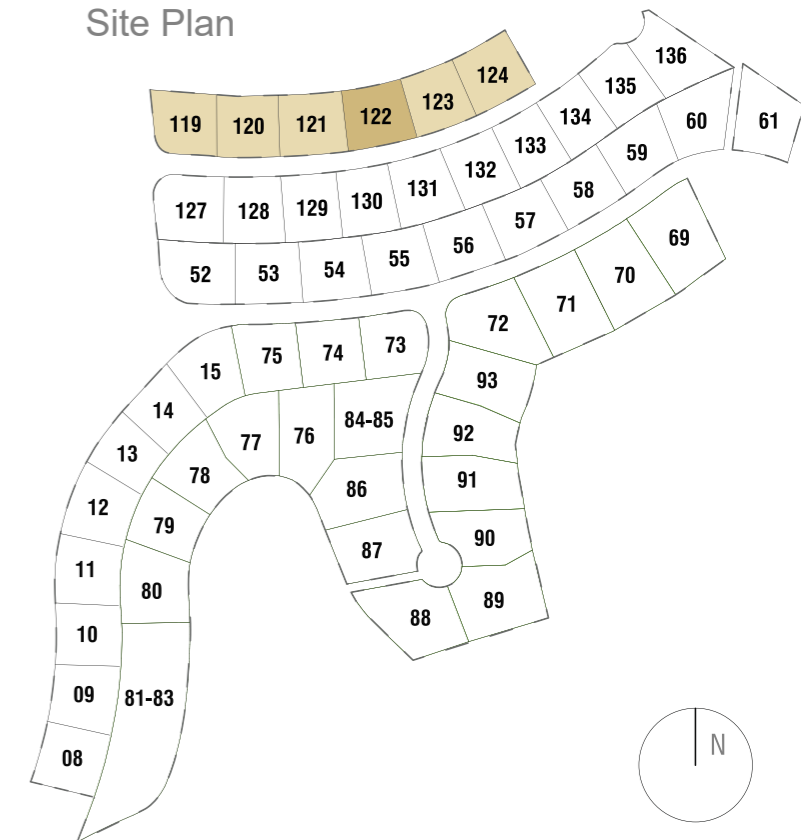

# LA FINCA de J A S M I N E

Site Plan

Lavanda | 3 bedrooms

Plot 122

This document is purely informative and for marketing purposes only. It does not form part of any offer or contract between any of the parties in any way. All the information contained in this document is known to be accurate at time of production but is subject to change without prior notice. Any questions that may arise in the interpretation of these plans (sizes, heights, sections etc.) can be clarified by contacting the developer. Depictions of furniture and kitchens have been included for guidance and decorative purposes only.

**BASEMENT OPTION 1**

**VILLA LAVANDA**

3 BEDROOMS

LA FINCA  
de  
**J A S M I N E**

Site Plan

 Lavanda | 3 bedrooms

 Plot 122

This document is purely informative and for marketing purposes only. It does not form part of any offer or contract between any of the parties in any way. All the information contained in this document is known to be accurate at time of production but is subject to change without prior notice. Any questions that may arise in the interpretation of these plans (sizes, heights, sections etc.) can be clarified by contacting the developer. Depictions of furniture and kitchens have been included for guidance and decorative purposes only.

**BASEMENT OPTION 2**

**VILLA LAVANDA**

3 BEDROOMS

LA FINCA  
de  
**J A S M I N E**

Site Plan

 Lavanda | 3 bedrooms

 Plot 122