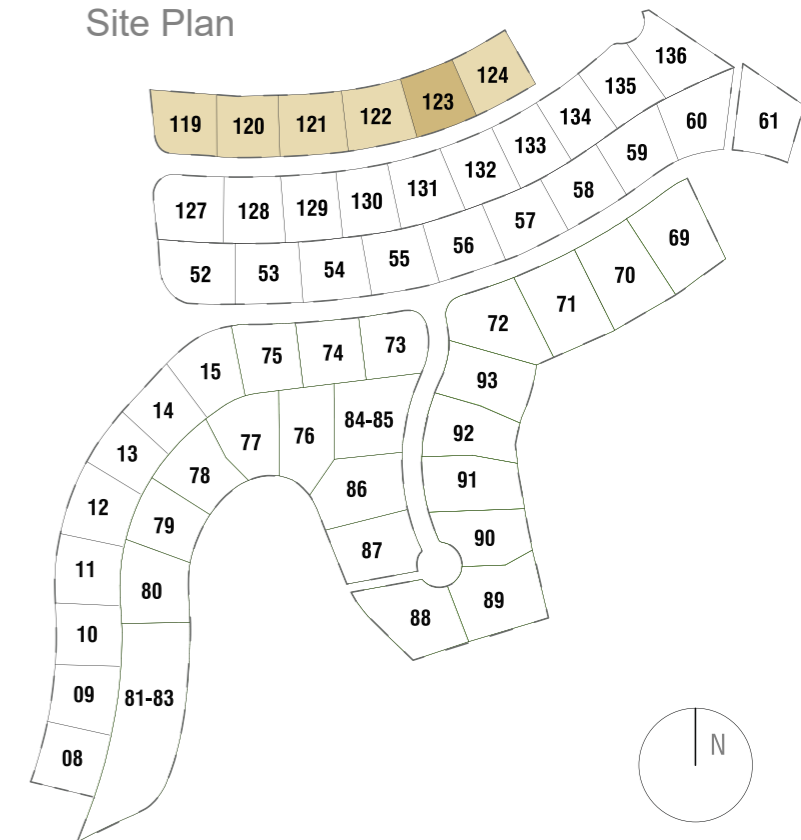

GROUND FLOOR

VILLA LAVANDA

3 BEDROOMS

LA FINCA de J A S M I N E

Site Plan

Lavanda | 3 bedrooms

Plot 123

This document is purely informative and for marketing purposes only. It does not form part of any offer or contract between any of the parties in any way. All the information contained in this document is known to be accurate at time of production but is subject to change without prior notice. Any questions that may arise in the interpretation of these plans (sizes, heights, sections etc.) can be clarified by contacting the developer. Depictions of furniture and kitchens have been included for guidance and decorative purposes only.

BASEMENT OPTION 1

VILLA LAVANDA

3 BEDROOMS

LA FINCA de J A S M I N E

Site Plan

 Lavanda | 3 bedrooms

 Plot 123

This document is purely informative and for marketing purposes only. It does not form part of any offer or contract between any of the parties in any way. All the information contained in this document is known to be accurate at time of production but is subject to change without prior notice. Any questions that may arise in the interpretation of these plans (sizes, heights, sections etc.) can be clarified by contacting the developer. Depictions of furniture and kitchens have been included for guidance and decorative purposes only.

BASEMENT OPTION 2

VILLA LAVANDA

3 BEDROOMS

LA FINCA de J A S M I N E

Site Plan

 Lavanda | 3 bedrooms

 Plot 123