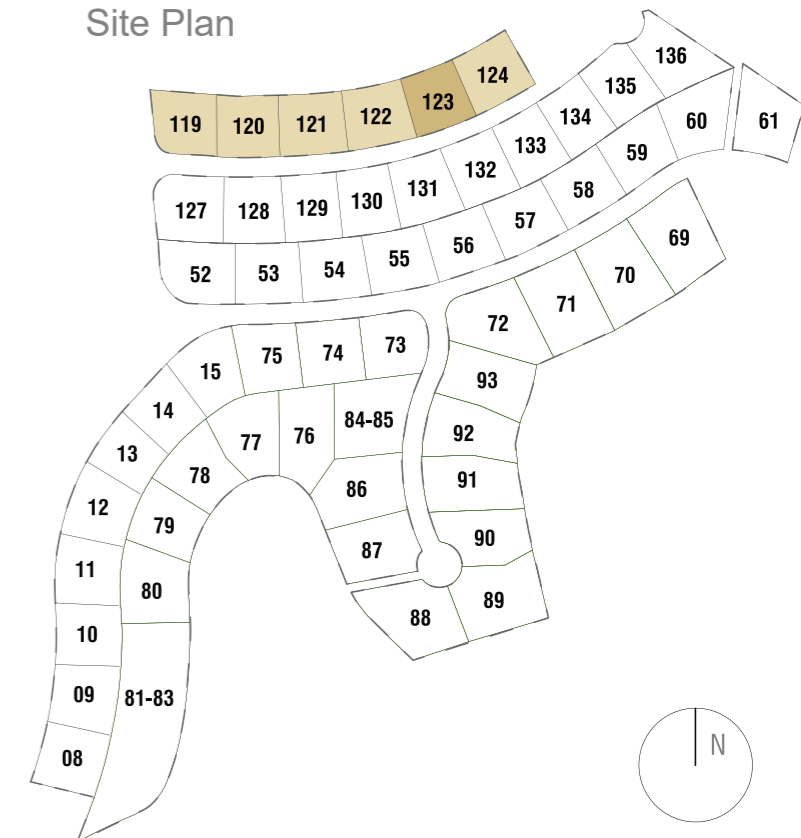

GROUND FLOOR

VILLA LAVANDA

3 BEDROOMS

LA FINCA de J A S M I N E

Site Plan

Lavanda | 3 bedrooms

Plot 123

This document is purely informative and for marketing purposes only. It does not form part of any offer or contract between any of the parties in any way. All the information contained in this document is known to be accurate at time of production but is subject to change without prior notice. Any questions that may arise in the interpretation of these plans (sizes, heights, sections etc.) can be clarified by contacting the developer. Depictions of furniture and kitchens have been included for guidance and decorative purposes only.

BASEMENT OPTION 1

VILLA LAVANDA

3 BEDROOMS

LA FINCA de J A S M I N E

Site Plan

 Lavanda | 3 bedrooms

 Plot 123

This document is purely informative and for marketing purposes only. It does not form part of any offer or contract between any of the parties in any way. All the information contained in this document is known to be accurate at time of production but is subject to change without prior notice. Any questions that may arise in the interpretation of these plans (sizes, heights, sections etc.) can be clarified by contacting the developer. Depictions of furniture and kitchens have been included for guidance and decorative purposes only.

BASEMENT OPTION 2

VILLA LAVANDA

3 BEDROOMS

LA FINCA de J A S M I N E

Site Plan

 Lavanda | 3 bedrooms

 Plot 123