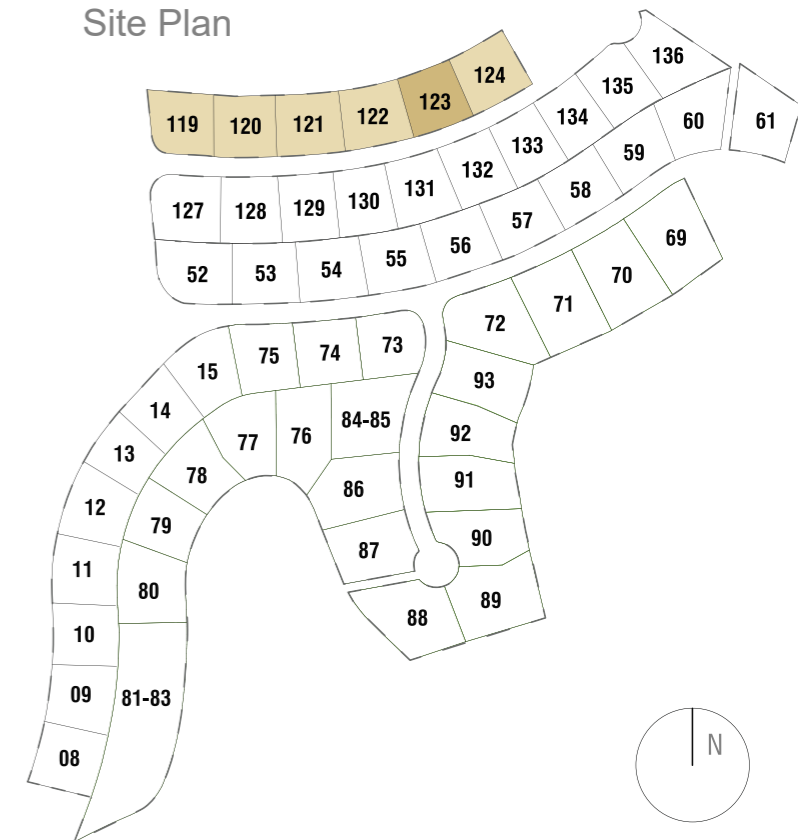

BASEMENT OPTION 1

VILLA LAVANDA

3 BEDROOMS

LA FINCA de J A S M I N E

Site Plan

 Lavanda | 3 bedrooms

 Plot 123

This document is purely informative and for marketing purposes only. It does not form part of any offer or contract between any of the parties in any way. All the information contained in this document is known to be accurate at time of production but is subject to change without prior notice. Any questions that may arise in the interpretation of these plans (sizes, heights, sections etc.) can be clarified by contacting the developer. Depictions of furniture and kitchens have been included for guidance and decorative purposes only.

BASEMENT OPTION 2

VILLA LAVANDA

3 BEDROOMS

LA FINCA de J A S M I N E

Site Plan

 Lavanda | 3 bedrooms

 Plot 123