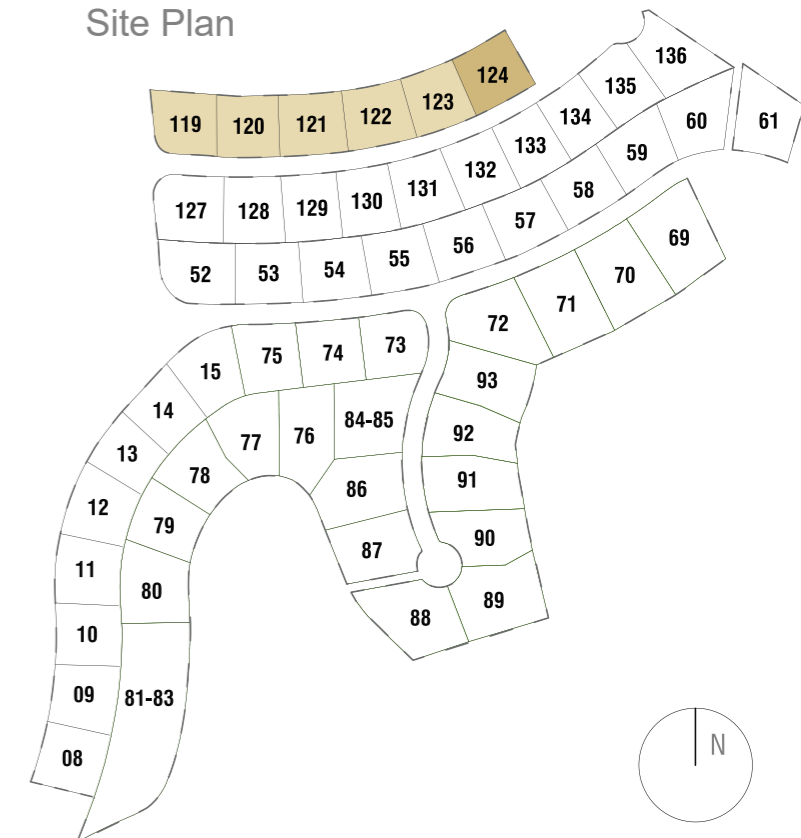

GROUND FLOOR

VILLA LAVANDA

3 BEDROOMS

LA FINCA
de
J A S M I N E

Site Plan

 Lavanda | 3 bedrooms

 Plot 124

This document is purely informative and for marketing purposes only. It does not form part of any offer or contract between any of the parties in any way. All the information contained in this document is known to be accurate at time of production but is subject to change without prior notice. Any questions that may arise in the interpretation of these plans (sizes, heights, sections etc.) can be clarified by contacting the developer. Depictions of furniture and kitchens have been included for guidance and decorative purposes only.

BASEMENT OPTION 1

VILLA LAVANDA

3 BEDROOMS

LA FINCA de J A S M I N E

Site Plan

 Lavanda | 3 bedrooms

 Plot 124

This document is purely informative and for marketing purposes only. It does not form part of any offer or contract between any of the parties in any way. All the information contained in this document is known to be accurate at time of production but is subject to change without prior notice. Any questions that may arise in the interpretation of these plans (sizes, heights, sections etc.) can be clarified by contacting the developer. Depictions of furniture and kitchens have been included for guidance and decorative purposes only.

BASEMENT OPTION 2

VILLA LAVANDA

3 BEDROOMS

LA FINCA de J A S M I N E

Site Plan

 Lavanda | 3 bedrooms

 Plot 124