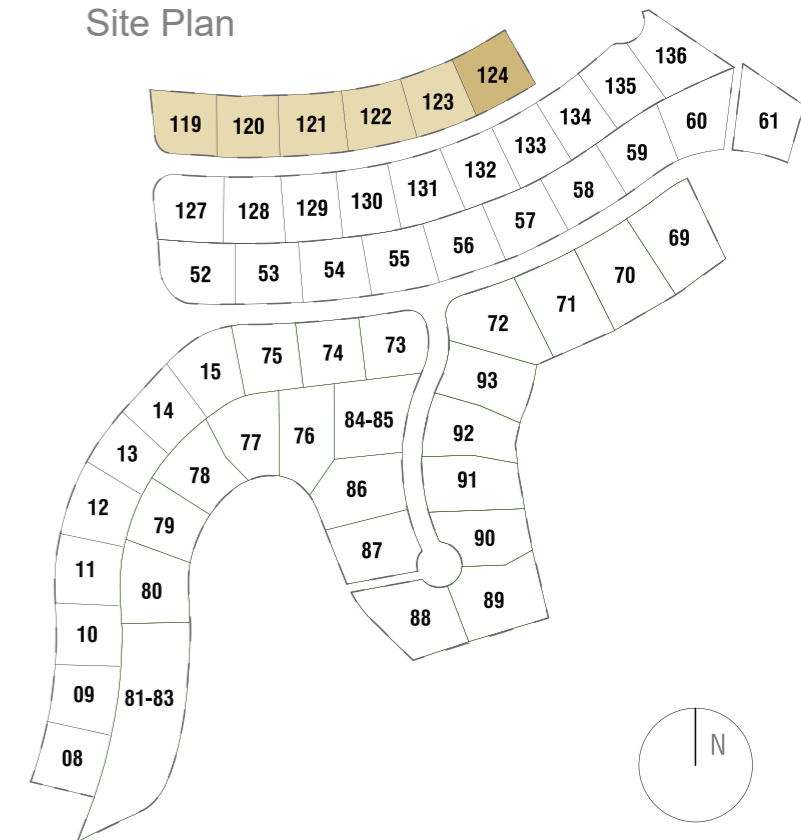

GROUND FLOOR

VILLA LAVANDA

3 BEDROOMS

LA FINCA
de
J A S M I N E

Site Plan

 Lavanda | 3 bedrooms

 Plot 124

This document is purely informative and for marketing purposes only. It does not form part of any offer or contract between any of the parties in any way. All the information contained in this document is known to be accurate at time of production but is subject to change without prior notice. Any questions that may arise in the interpretation of these plans (sizes, heights, sections etc.) can be clarified by contacting the developer. Depictions of furniture and kitchens have been included for guidance and decorative purposes only.

BASEMENT OPTION 1

VILLA LAVANDA

3 BEDROOMS

LA FINCA de J A S M I N E

Site Plan

 Lavanda | 3 bedrooms

 Plot 124

This document is purely informative and for marketing purposes only. It does not form part of any offer or contract between any of the parties in any way. All the information contained in this document is known to be accurate at time of production but is subject to change without prior notice. Any questions that may arise in the interpretation of these plans (sizes, heights, sections etc.) can be clarified by contacting the developer. Depictions of furniture and kitchens have been included for guidance and decorative purposes only.

BASEMENT OPTION 2

VILLA LAVANDA

3 BEDROOMS

LA FINCA de J A S M I N E

Site Plan

 Lavanda | 3 bedrooms

 Plot 124