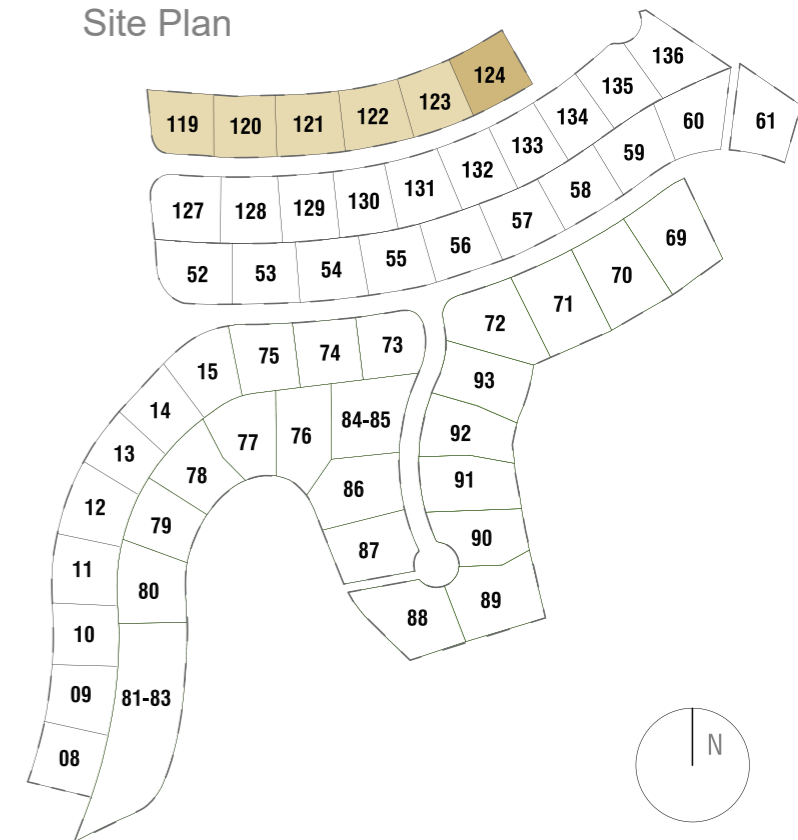

GROUND FLOOR

VILLA LAVANDA

3 BEDROOMS

LA FINCA
de
J A S M I N E

Site Plan

 Lavanda | 3 bedrooms

 Plot 124

This document is purely informative and for marketing purposes only. It does not form part of any offer or contract between any of the parties in any way. All the information contained in this document is known to be accurate at time of production but is subject to change without prior notice. Any questions that may arise in the interpretation of these plans (sizes, heights, sections etc.) can be clarified by contacting the developer. Depictions of furniture and kitchens have been included for guidance and decorative purposes only.

BASEMENT OPTION 1

VILLA LAVANDA

3 BEDROOMS

LA FINCA de J A S M I N E

Site Plan

 Lavanda | 3 bedrooms

 Plot 124

This document is purely informative and for marketing purposes only. It does not form part of any offer or contract between any of the parties in any way. All the information contained in this document is known to be accurate at time of production but is subject to change without prior notice. Any questions that may arise in the interpretation of these plans (sizes, heights, sections etc.) can be clarified by contacting the developer. Depictions of furniture and kitchens have been included for guidance and decorative purposes only.

BASEMENT OPTION 2

VILLA LAVANDA

3 BEDROOMS

LA FINCA de J A S M I N E

Site Plan

 Lavanda | 3 bedrooms

 Plot 124