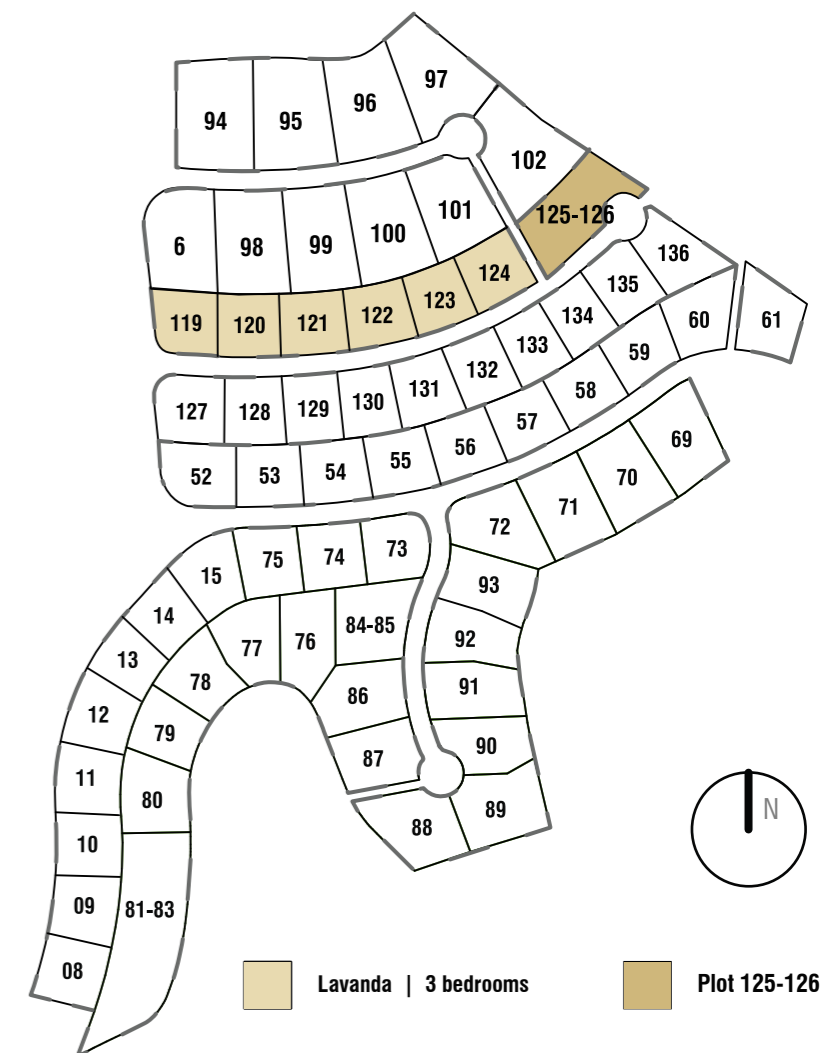

LA FINCA de J A S M I N E