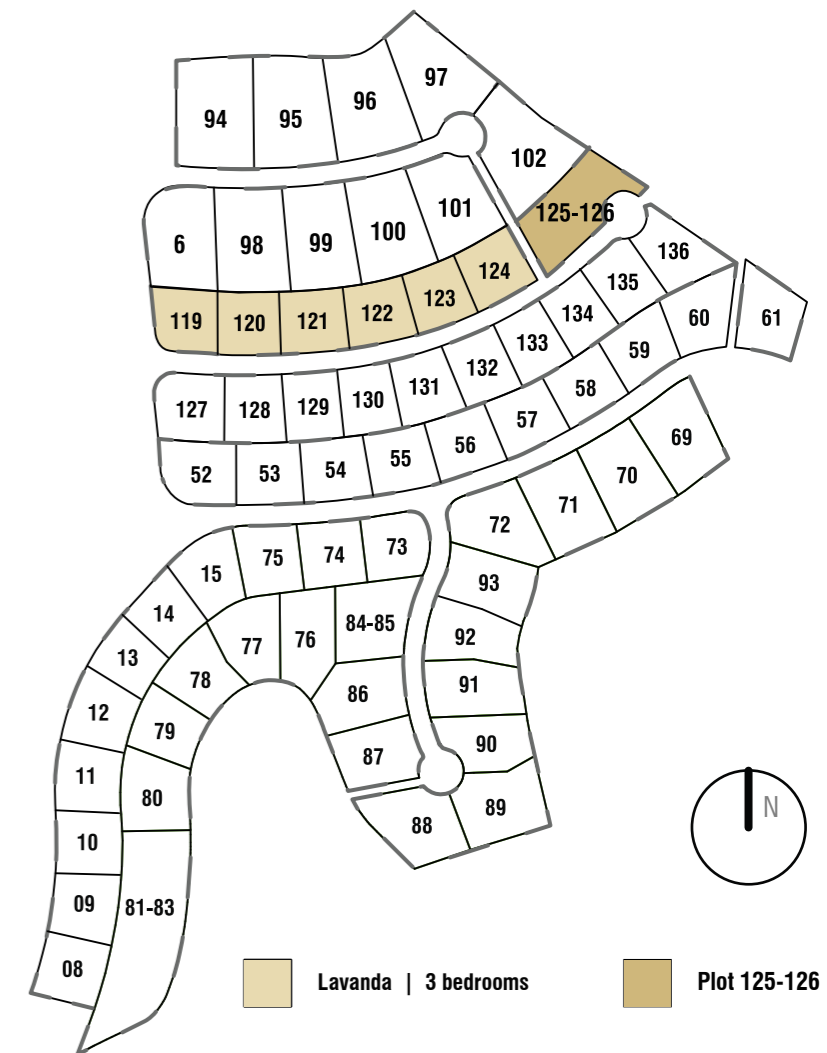

**GROUND FLOOR**

**VILLA LAVANDA**

3 BEDROOMS

LA FINCA  
de  
**J A S M I N E**

Lavanda | 3 bedrooms

Plot 125-126

This document is purely informative and for marketing purposes only. It does not form part of any offer or contract between any of the parties in any way. All the information contained in this document is known to be accurate at time of production but is subject to change without prior notice. Any questions that may arise in the interpretation of these plans (sizes, heights, sections etc.) can be clarified by contacting the developer. Depictions of furniture and kitchens have been included for guidance and decorative purposes only.

# VILLA LAVANDA

3 BEDROOMS

## LA FINCA de J A S M I N E