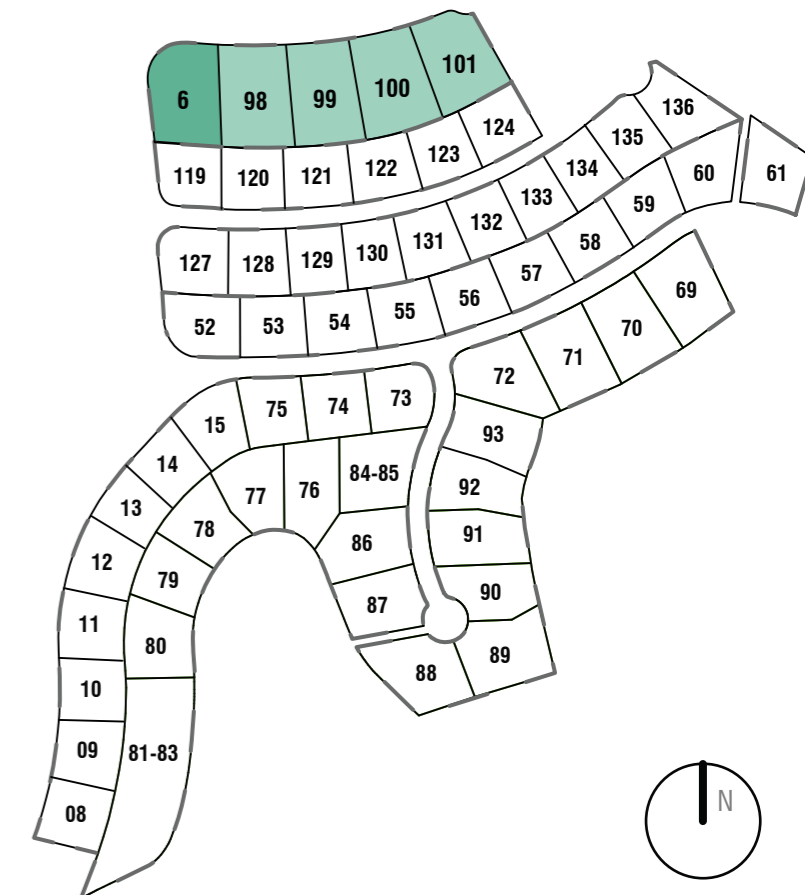

GROUND FLOOR

VILLA LAUREL S

4 BEDROOMS

LA FINCA
de
J A S M I N E

Laurel-S - SIM | Phase 3B

Plot 6

This document is purely informative and for marketing purposes only. It does not form part of any offer or contract between any of the parties in any way. All the information contained in this document is known to be accurate at time of production but is subject to change without prior notice. Any questions that may arise in the interpretation of these plans (sizes, heights, sections etc.) can be clarified by contacting the developer. Depictions of furniture and kitchens have been included for guidance and decorative purposes only.

FIRST FLOOR

VILLA LAUREL S

4 BEDROOMS

LA FINCA
de
J A S M I N E

Laurel-S - SIM | Phase 3B

Plot 6

This document is purely informative and for marketing purposes only. It does not form part of any offer or contract between any of the parties in any way. All the information contained in this document is known to be accurate at time of production but is subject to change without prior notice. Any questions that may arise in the interpretation of these plans (sizes, heights, sections etc.) can be clarified by contacting the developer. Depictions of furniture and kitchens have been included for guidance and decorative purposes only.

BASEMENT

VILLA LAUREL S

4 BEDROOMS

LA FINCA
de
J A S M I N E

Laurel-S - SIM | Phase 3B

Plot 6