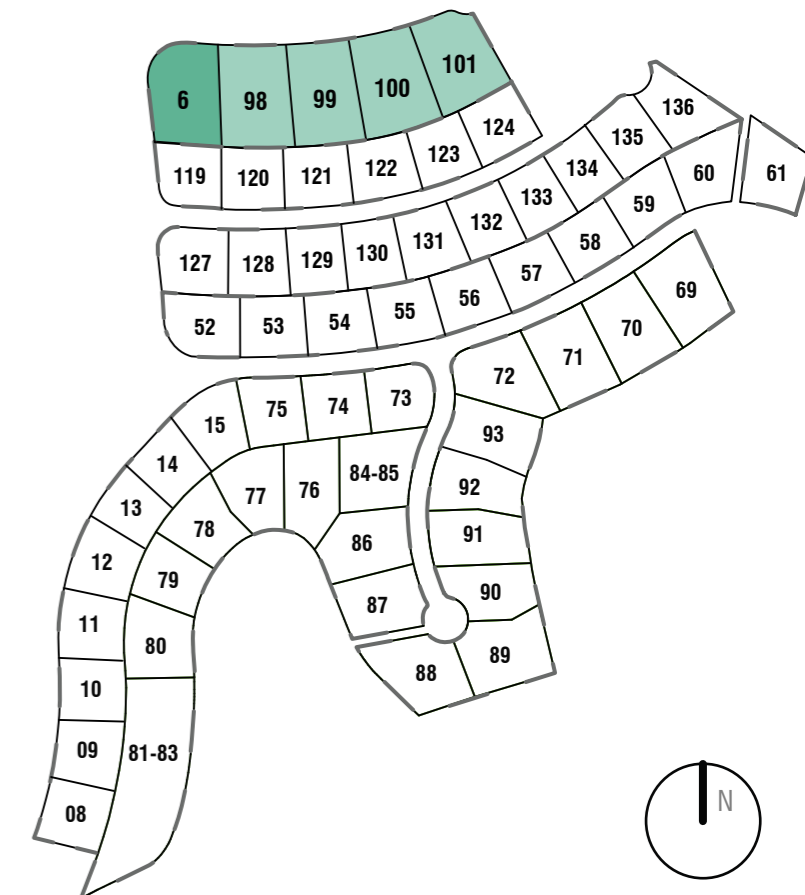

FIRST FLOOR

VILLA LAUREL S

4 BEDROOMS

LA FINCA
de
J A S M I N E

Laurel-S - SIM | Phase 3B

Plot 6

This document is purely informative and for marketing purposes only. It does not form part of any offer or contract between any of the parties in any way. All the information contained in this document is known to be accurate at time of production but is subject to change without prior notice. Any questions that may arise in the interpretation of these plans (sizes, heights, sections etc.) can be clarified by contacting the developer. Depictions of furniture and kitchens have been included for guidance and decorative purposes only.

BASEMENT

VILLA LAUREL S

4 BEDROOMS

LA FINCA
de
J A S M I N E

Laurel-S - SIM | Phase 3B

Plot 6