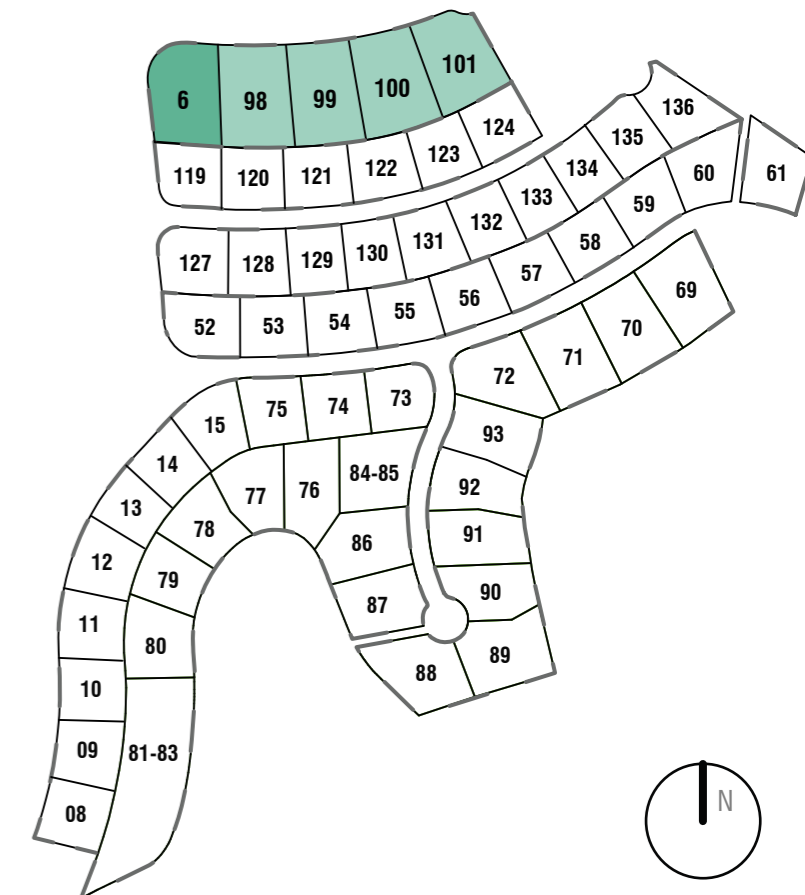

GROUND FLOOR

VILLA LAUREL S

4 BEDROOMS

LA FINCA
de
J A S M I N E

Laurel-S - SIM | Phase 3B

Plot 6

This document is purely informative and for marketing purposes only. It does not form part of any offer or contract between any of the parties in any way. All the information contained in this document is known to be accurate at time of production but is subject to change without prior notice. Any questions that may arise in the interpretation of these plans (sizes, heights, sections etc.) can be clarified by contacting the developer. Depictions of furniture and kitchens have been included for guidance and decorative purposes only.

FIRST FLOOR

VILLA LAUREL S

4 BEDROOMS

LA FINCA
de
J A S M I N E

Laurel-S - SIM | Phase 3B

Plot 6

This document is purely informative and for marketing purposes only. It does not form part of any offer or contract between any of the parties in any way. All the information contained in this document is known to be accurate at time of production but is subject to change without prior notice. Any questions that may arise in the interpretation of these plans (sizes, heights, sections etc.) can be clarified by contacting the developer. Depictions of furniture and kitchens have been included for guidance and decorative purposes only.

BASEMENT

VILLA LAUREL S

4 BEDROOMS

LA FINCA
de
J A S M I N E

Laurel-S - SIM | Phase 3B

Plot 6