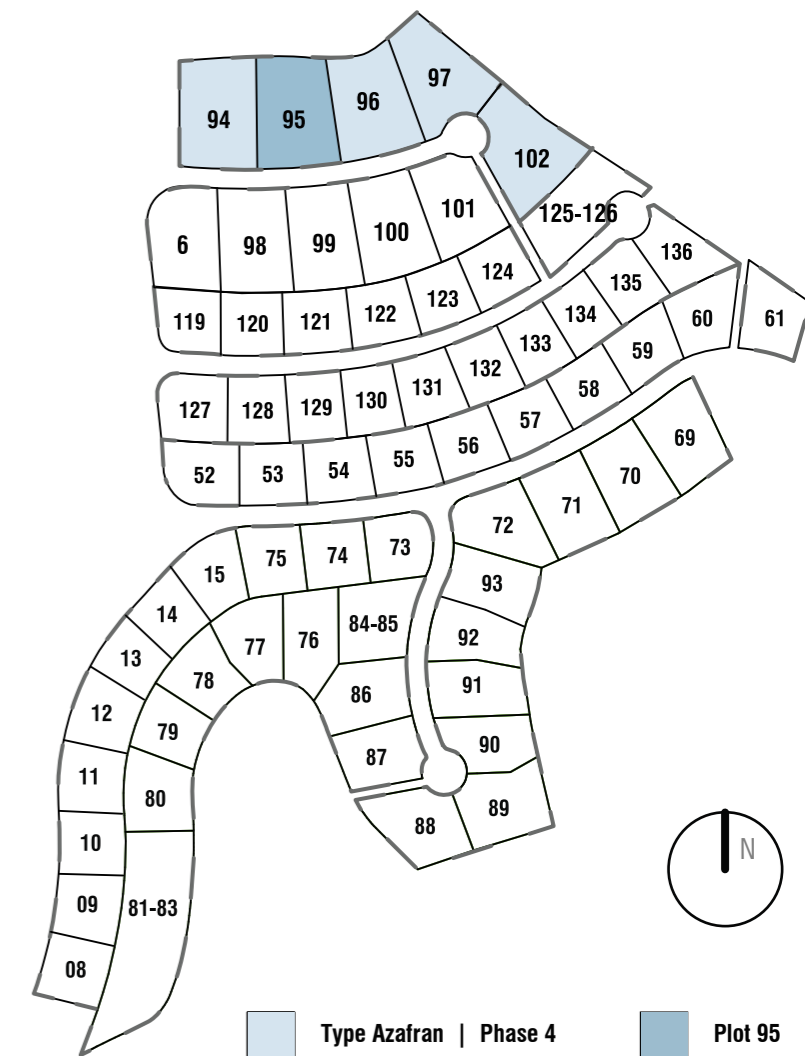

VILLA AZAFRAN
4 BEDROOMS

LA FINCA
de
J A S M I N E