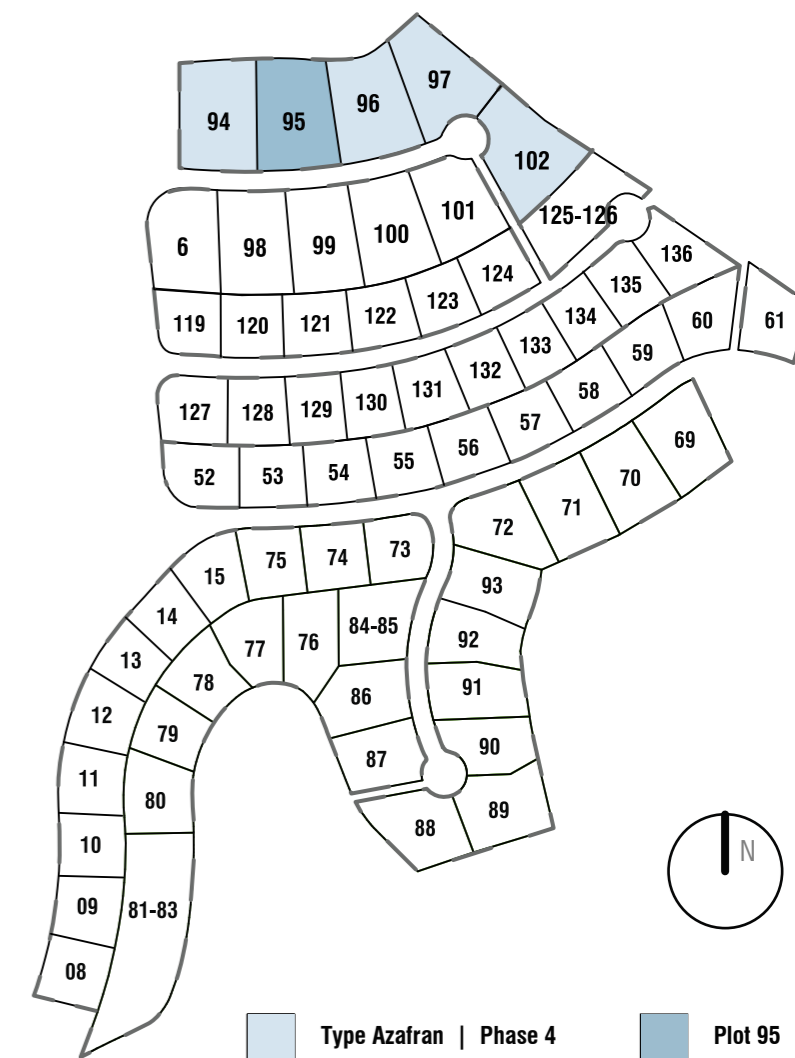

GROUND FLOOR

VILLA AZAFRAN
4 BEDROOMS

LA FINCA
de
J A S M I N E

This document is purely informative and for marketing purposes only. It does not form part of any offer or contract between any of the parties in any way. All the information contained in this document is known to be accurate at time of production but is subject to change without prior notice. Any questions that may arise in the interpretation of these plans (sizes, heights, sections etc.) can be clarified by contacting the developer. Depictions of furniture and kitchens have been included for guidance and decorative purposes only.

BASEMENT

VILLA AZAFRAN
4 BEDROOMS

LA FINCA
de
J A S M I N E