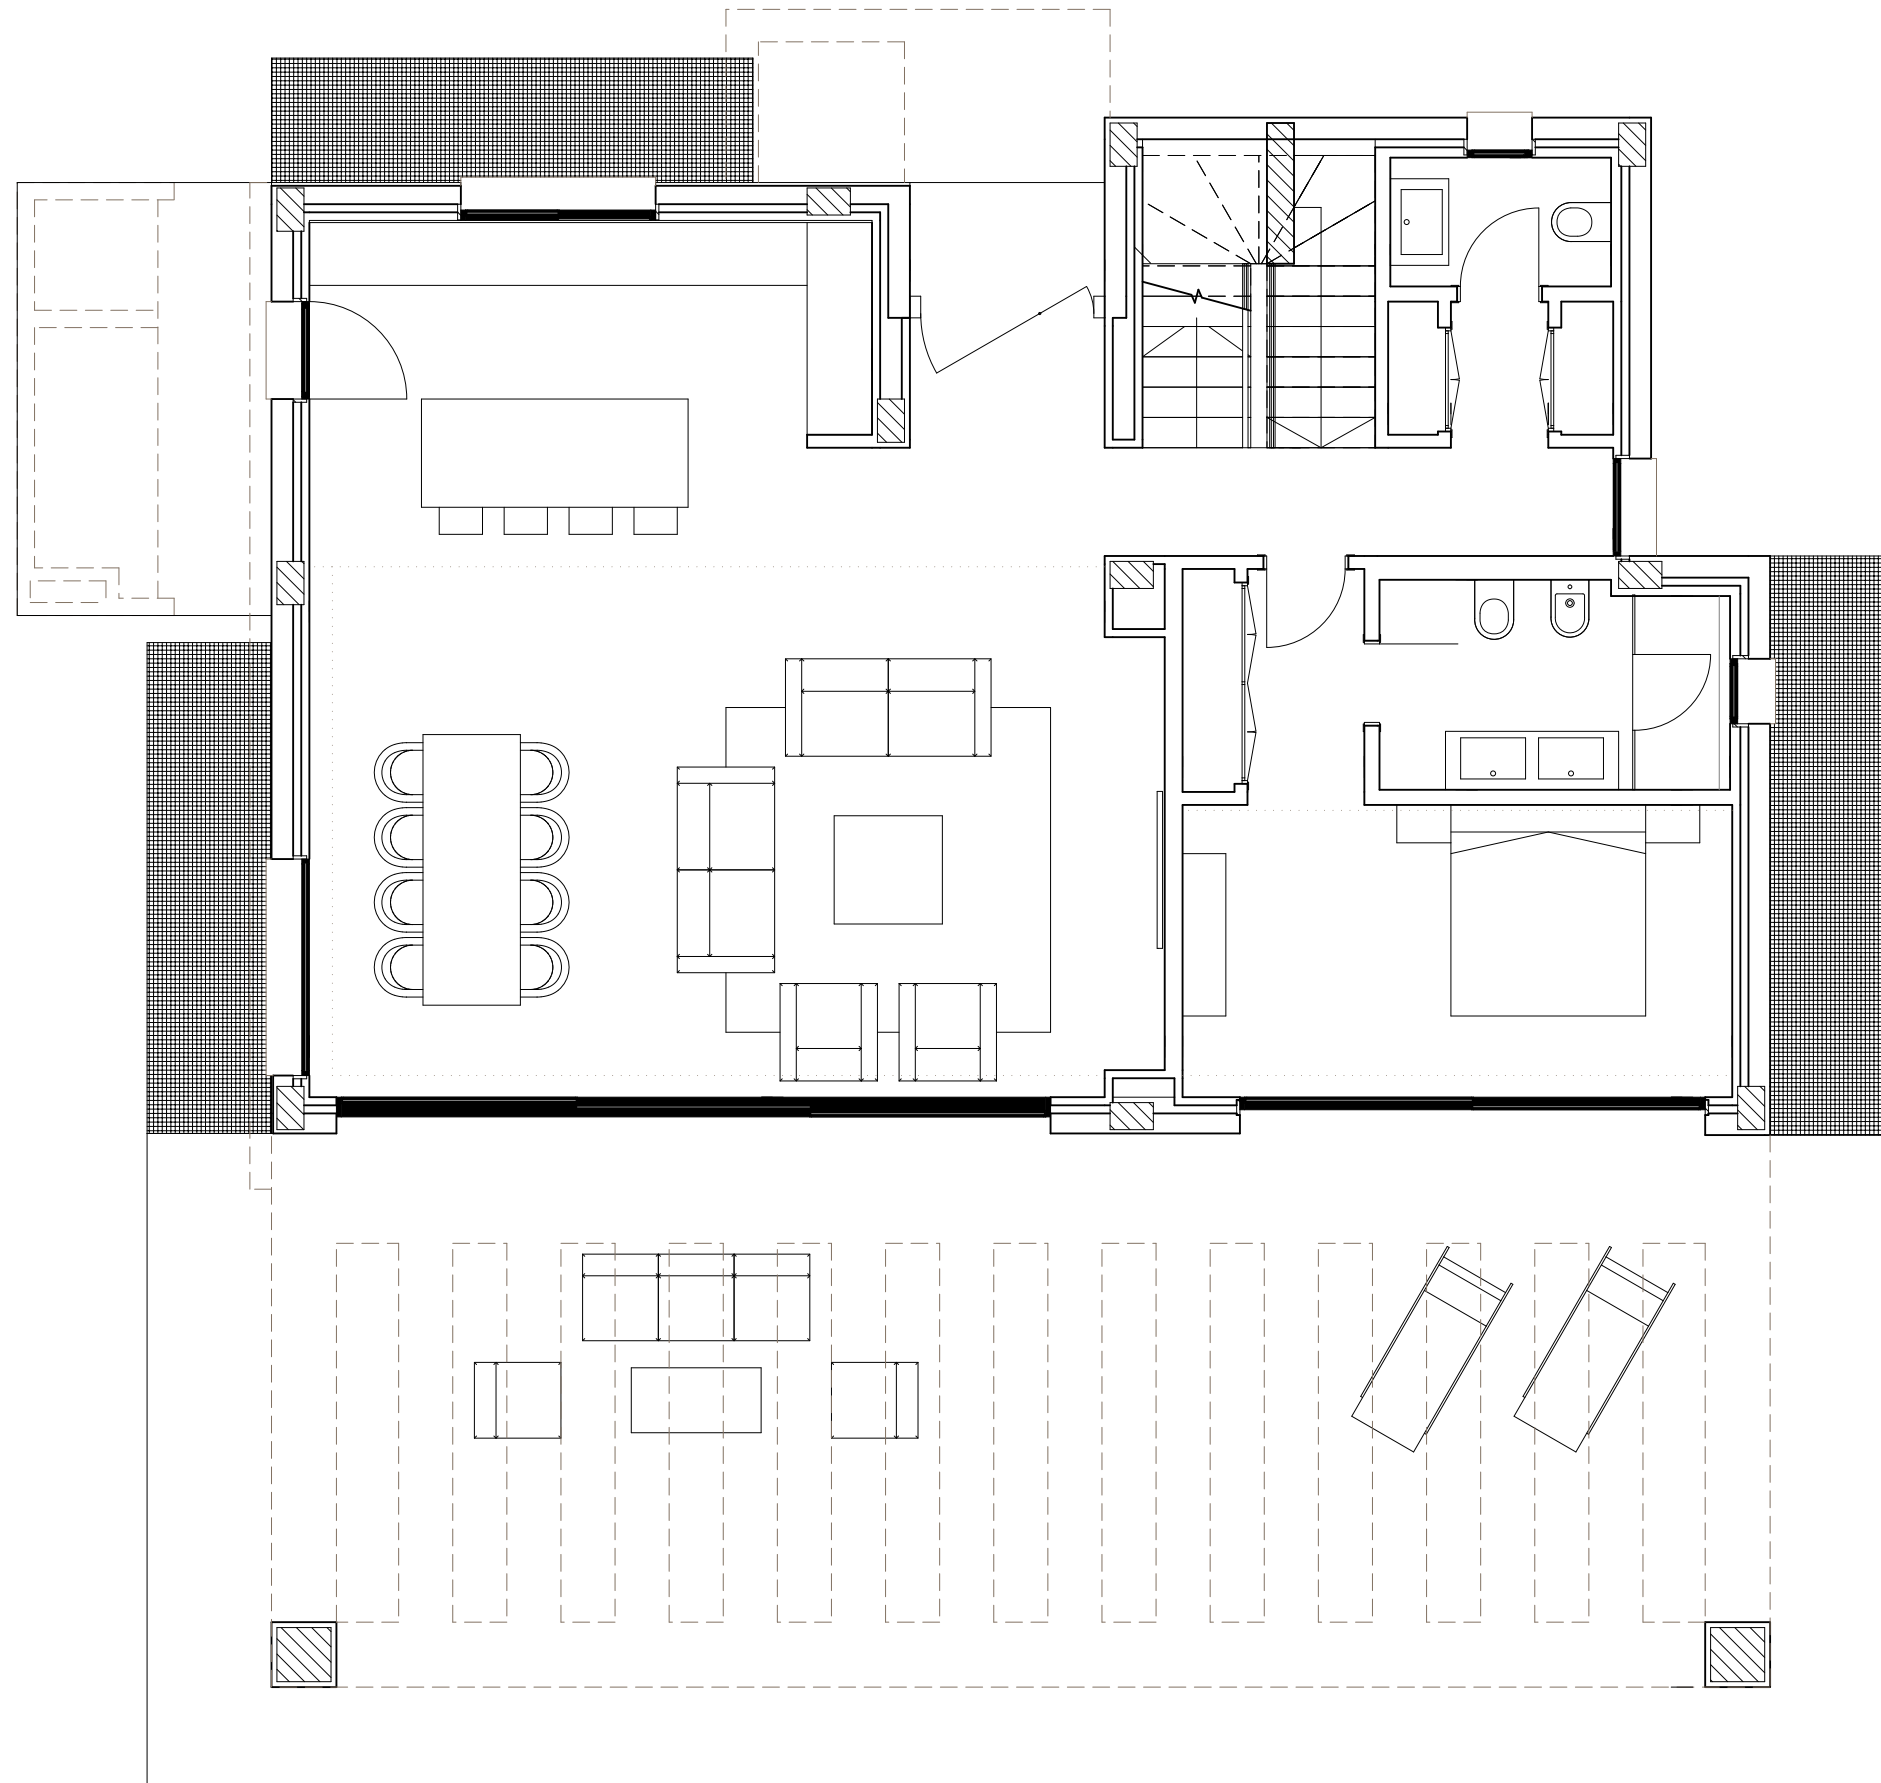

GROUND FLOOR

VILLA LAUREL S

4 BEDROOMS

LA FINCA
de
J A S M I N E

Laurel-S - SIM | Phase 3B Plot 98

This document is purely informative and for marketing purposes only. It does not form part of any offer or contract between any of the parties in any way. All the information contained in this document is known to be accurate at time of production but is subject to change without prior notice. Any questions that may arise in the interpretation of these plans (sizes, heights, sections etc.) can be clarified by contacting the developer. Depictions of furniture and kitchens have been included for guidance and decorative purposes only.

FIRST FLOOR

VILLA LAUREL S

4 BEDROOMS

LA FINCA
de
J A S M I N E

Laurel-S - SIM | Phase 3B

Plot 98

This document is purely informative and for marketing purposes only. It does not form part of any offer or contract between any of the parties in any way. All the information contained in this document is known to be accurate at time of production but is subject to change without prior notice. Any questions that may arise in the interpretation of these plans (sizes, heights, sections etc.) can be clarified by contacting the developer. Depictions of furniture and kitchens have been included for guidance and decorative purposes only.