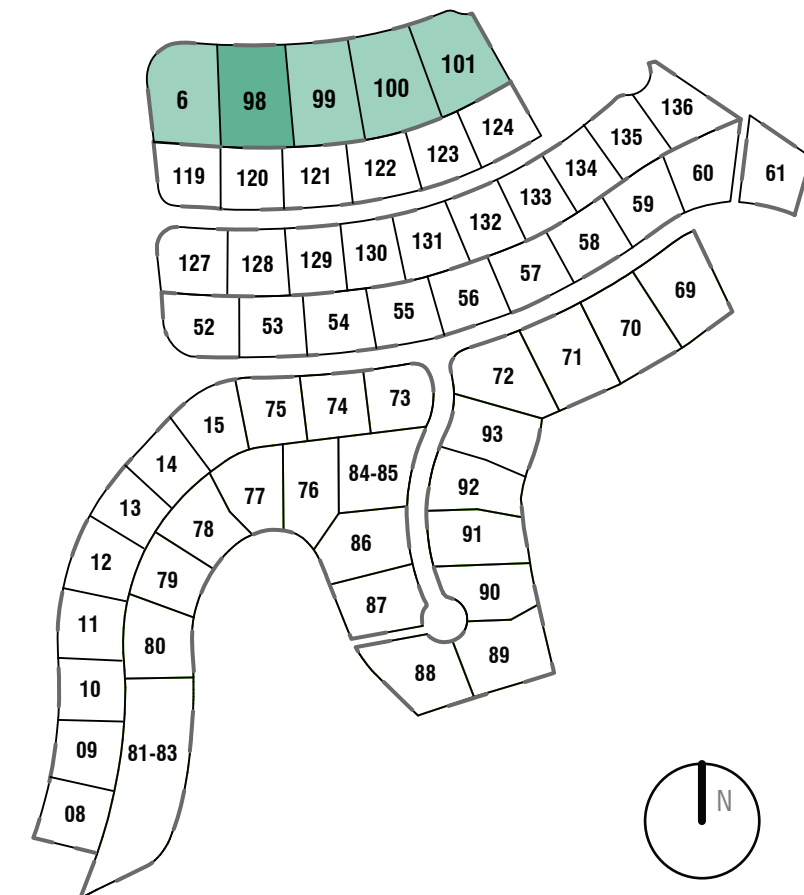

GROUND FLOOR

VILLA LAUREL S

4 BEDROOMS

LA FINCA
de
J A S M I N E

Laurel-S - SIM | Phase 3B Plot 98

This document is purely informative and for marketing purposes only. It does not form part of any offer or contract between any of the parties in any way. All the information contained in this document is known to be accurate at time of production but is subject to change without prior notice. Any questions that may arise in the interpretation of these plans (sizes, heights, sections etc.) can be clarified by contacting the developer. Depictions of furniture and kitchens have been included for guidance and decorative purposes only.

FIRST FLOOR

VILLA LAUREL S

4 BEDROOMS

LA FINCA
de
J A S M I N E

Laurel-S - SIM | Phase 3B

Plot 98

This document is purely informative and for marketing purposes only. It does not form part of any offer or contract between any of the parties in any way. All the information contained in this document is known to be accurate at time of production but is subject to change without prior notice. Any questions that may arise in the interpretation of these plans (sizes, heights, sections etc.) can be clarified by contacting the developer. Depictions of furniture and kitchens have been included for guidance and decorative purposes only.

BASEMENT

VILLA LAUREL S

4 BEDROOMS

LA FINCA de J A S M I N E

Laurel-S - SIM | Phase 3B

Plot 98