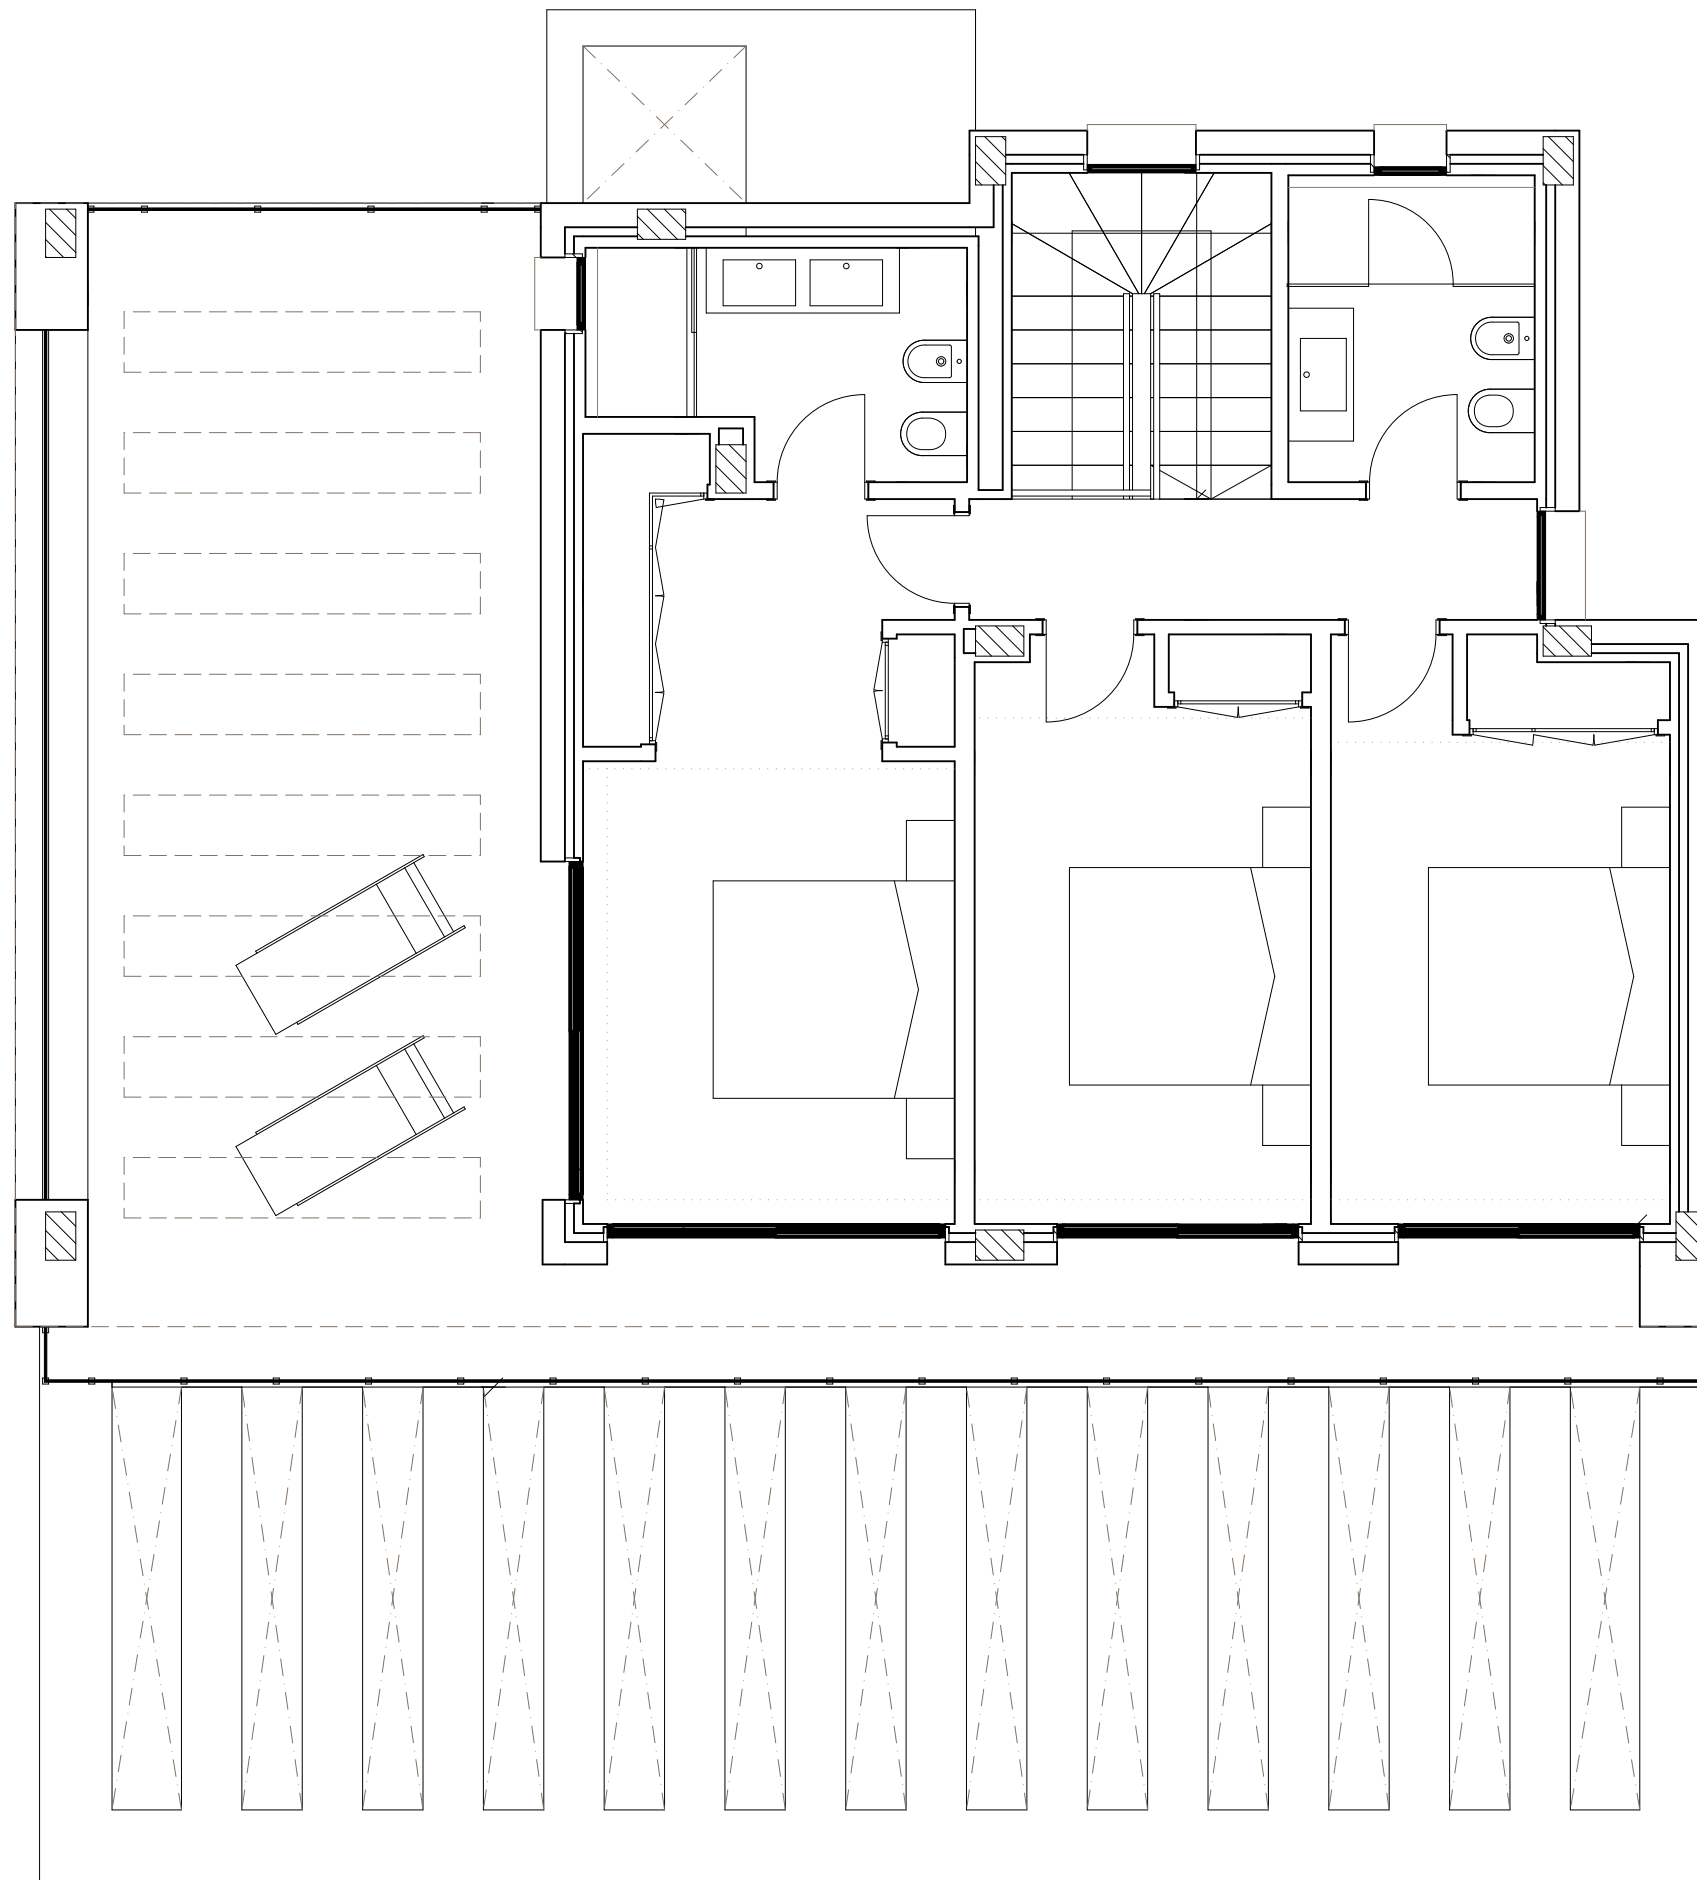

This document is purely informative and for marketing purposes only. It does not form part of any offer or contract between any of the parties in any way. All the information contained in this document is known to be accurate at time of production but is subject to change without prior notice. Any questions that may arise in the interpretation of these plans (sizes, heights, sections etc.) can be clarified by contacting the developer. Depictions of furniture and kitchens have been included for guidance and decorative purposes only.

Este documento es meramente informativo y solo tiene fines comerciales. No forma parte de ninguna oferta o contrato entre ninguna de las partes de ninguna manera. Se sabe que toda la información contenida en este documento es precisa en el momento de la producción, pero está sujeta a cambios sin previo aviso. Cualquier duda que pueda surgir en la interpretación de estos planos (tamaños, alturas, secciones, etc.) se puede aclarar contactando con el desarrollador. Se han incluido representaciones de muebles y cocinas solo con fines orientativos y decorativos.

FIRST FLOOR

VILLA LAUREL S

4 BEDROOMS