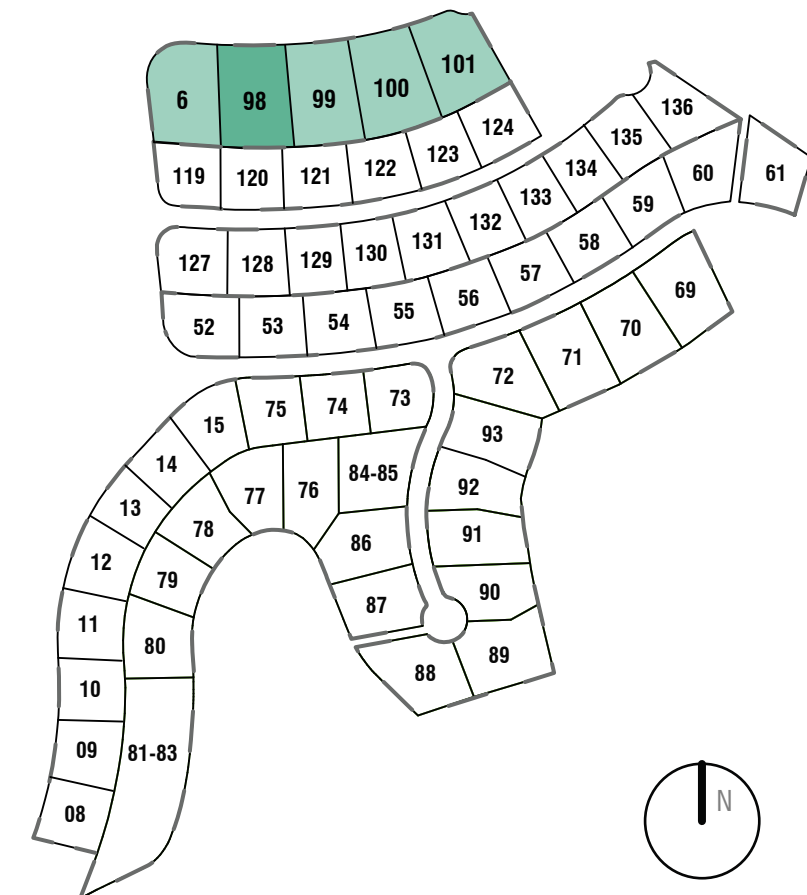

GROUND FLOOR

VILLA LAUREL S

4 BEDROOMS

LA FINCA
de
J A S M I N E

Laurel-S - SIM | Phase 3B Plot 98

This document is purely informative and for marketing purposes only. It does not form part of any offer or contract between any of the parties in any way. All the information contained in this document is known to be accurate at time of production but is subject to change without prior notice. Any questions that may arise in the interpretation of these plans (sizes, heights, sections etc.) can be clarified by contacting the developer. Depictions of furniture and kitchens have been included for guidance and decorative purposes only.

FIRST FLOOR

VILLA LAUREL S

4 BEDROOMS

LA FINCA
de
J A S M I N E

Laurel-S - SIM | Phase 3B

Plot 98

This document is purely informative and for marketing purposes only. It does not form part of any offer or contract between any of the parties in any way. All the information contained in this document is known to be accurate at time of production but is subject to change without prior notice. Any questions that may arise in the interpretation of these plans (sizes, heights, sections etc.) can be clarified by contacting the developer. Depictions of furniture and kitchens have been included for guidance and decorative purposes only.

BASEMENT

VILLA LAUREL S

4 BEDROOMS

LA FINCA de J A S M I N E

Laurel-S - SIM | Phase 3B

Plot 98