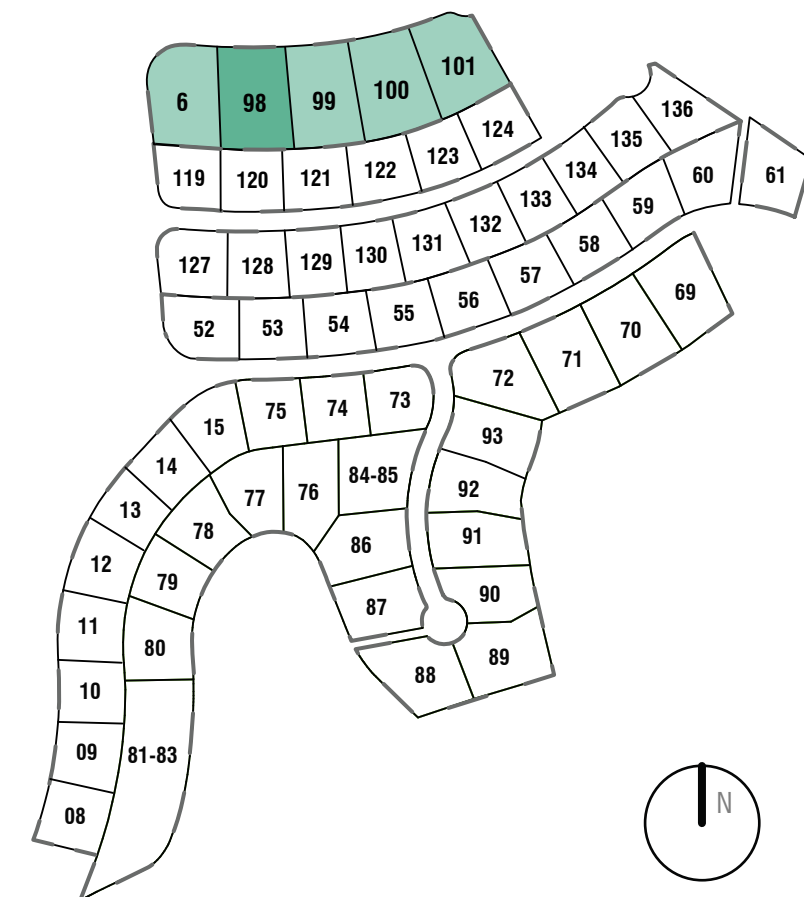

FIRST FLOOR

VILLA LAUREL S

4 BEDROOMS

LA FINCA
de
J A S M I N E

Laurel-S - SIM | Phase 3B

Plot 98

This document is purely informative and for marketing purposes only. It does not form part of any offer or contract between any of the parties in any way. All the information contained in this document is known to be accurate at time of production but is subject to change without prior notice. Any questions that may arise in the interpretation of these plans (sizes, heights, sections etc.) can be clarified by contacting the developer. Depictions of furniture and kitchens have been included for guidance and decorative purposes only.

BASEMENT

VILLA LAUREL S

4 BEDROOMS

LA FINCA de J A S M I N E

Laurel-S - SIM | Phase 3B

Plot 98