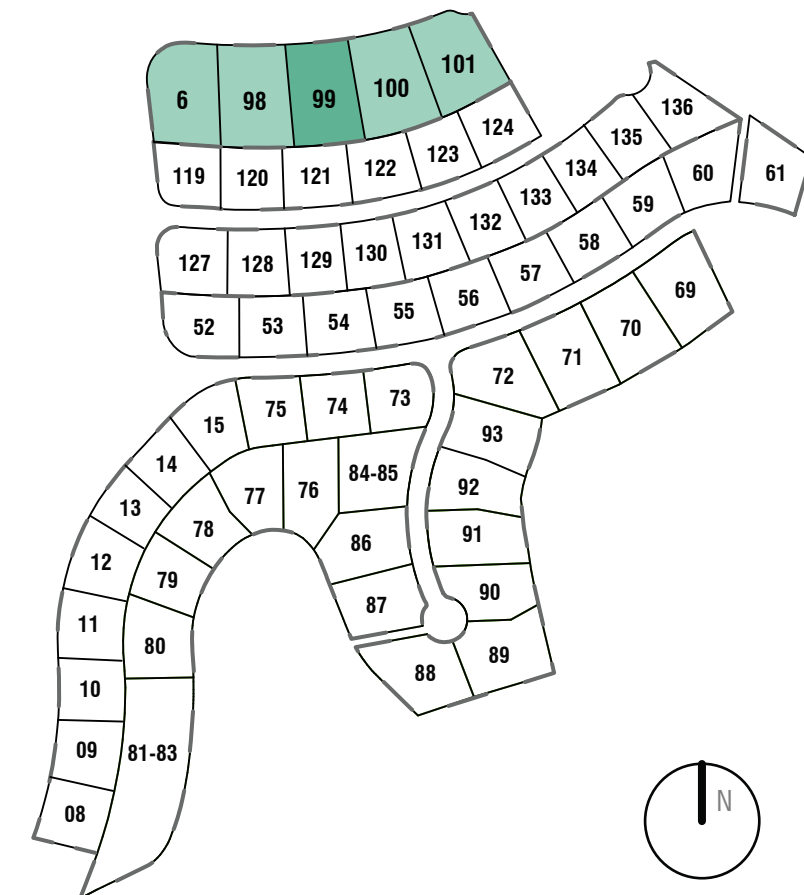

FIRST FLOOR

VILLA LAUREL S

4 BEDROOMS

LA FINCA
de
J A S M I N E

Laurel-S - SIM | Phase 3B

Plot 99

This document is purely informative and for marketing purposes only. It does not form part of any offer or contract between any of the parties in any way. All the information contained in this document is known to be accurate at time of production but is subject to change without prior notice. Any questions that may arise in the interpretation of these plans (sizes, heights, sections etc.) can be clarified by contacting the developer. Depictions of furniture and kitchens have been included for guidance and decorative purposes only.

BASEMENT

VILLA LAUREL S

4 BEDROOMS

LA FINCA de J A S M I N E

Laurel-S - SIM | Phase 3B

Plot 99