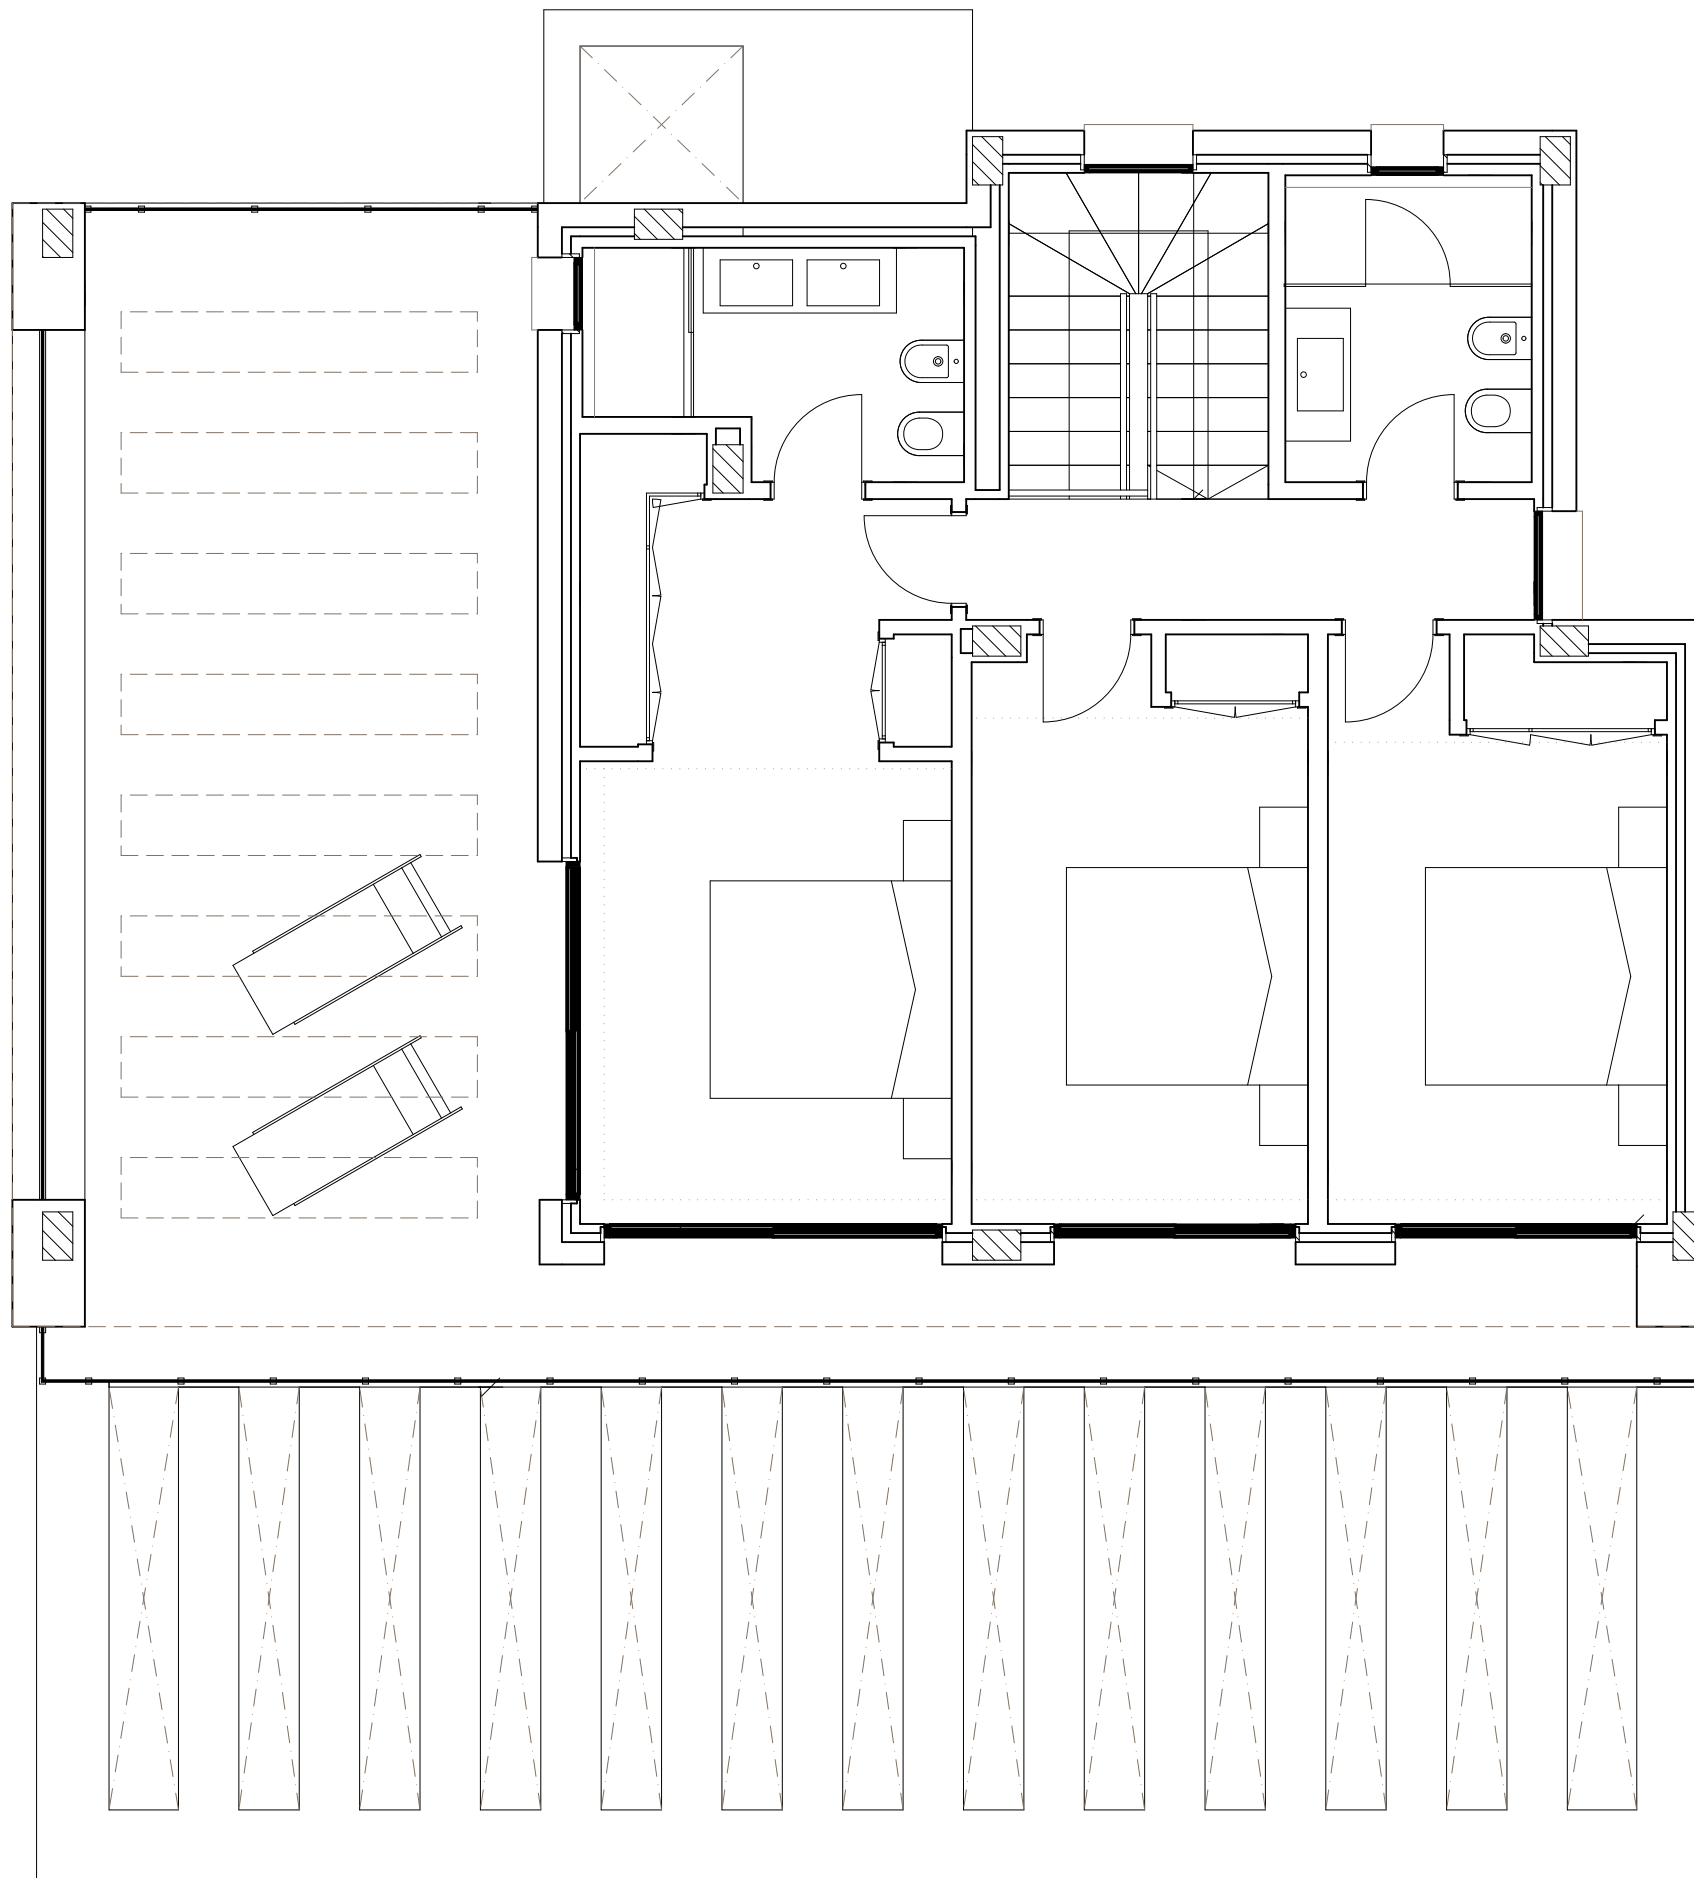

This document is purely informative and for marketing purposes only. It does not form part of any offer or contract between any of the parties in any way. All the information contained in this document is known to be accurate at time of production but is subject to change without prior notice. Any questions that may arise in the interpretation of these plans (sizes, heights, sections etc.) can be clarified by contacting the developer. Depictions of furniture and kitchens have been included for guidance and decorative purposes only.

Este documento es meramente informativo y solo tiene fines comerciales. No forma parte de ninguna oferta o contrato entre ninguna de las partes de ninguna manera. Se sabe que toda la información contenida en este documento es precisa en el momento de la producción, pero está sujeta a cambios sin previo aviso. Cualquier duda que pueda surgir en la interpretación de estos planos (tamaños, alturas, secciones, etc.) se puede aclarar contactando con el desarrollador. Se han incluido representaciones de muebles y cocinas solo con fines orientativos y decorativos.

FIRST FLOOR

VILLA LAUREL S

4 BEDROOMS