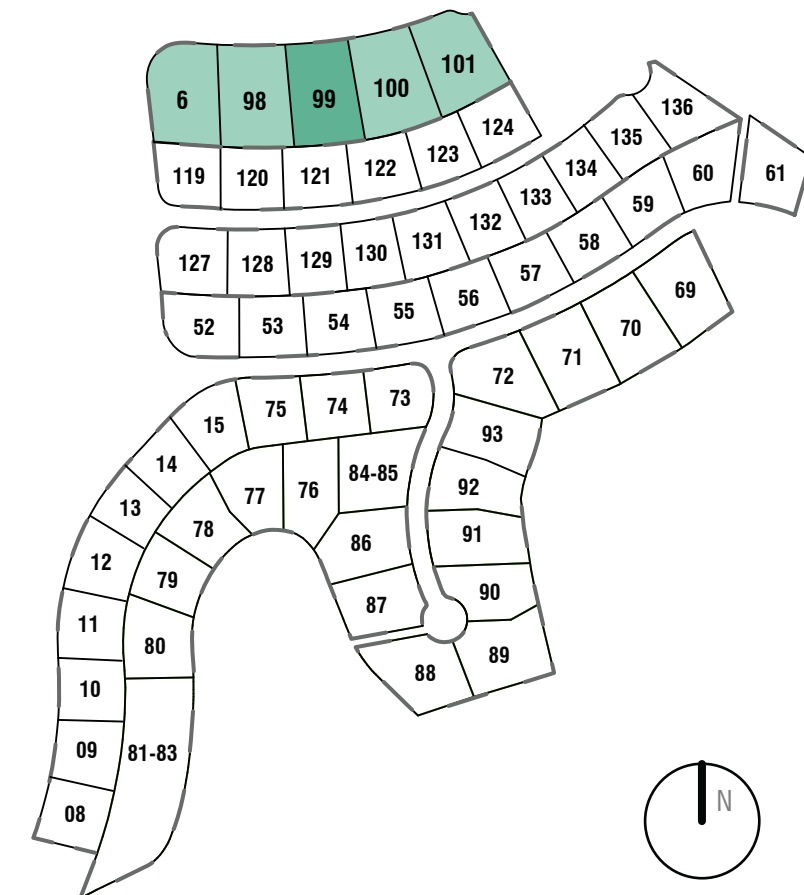

GROUND FLOOR

VILLA LAUREL S

4 BEDROOMS

LA FINCA
de
J A S M I N E

Laurel-S - SIM | Phase 3B

Plot 99

This document is purely informative and for marketing purposes only. It does not form part of any offer or contract between any of the parties in any way. All the information contained in this document is known to be accurate at time of production but is subject to change without prior notice. Any questions that may arise in the interpretation of these plans (sizes, heights, sections etc.) can be clarified by contacting the developer. Depictions of furniture and kitchens have been included for guidance and decorative purposes only.

FIRST FLOOR

VILLA LAUREL S

4 BEDROOMS

LA FINCA
de
J A S M I N E

Laurel-S - SIM | Phase 3B

Plot 99

This document is purely informative and for marketing purposes only. It does not form part of any offer or contract between any of the parties in any way. All the information contained in this document is known to be accurate at time of production but is subject to change without prior notice. Any questions that may arise in the interpretation of these plans (sizes, heights, sections etc.) can be clarified by contacting the developer. Depictions of furniture and kitchens have been included for guidance and decorative purposes only.

BASEMENT

VILLA LAUREL S

4 BEDROOMS

LA FINCA de J A S M I N E

Laurel-S - SIM | Phase 3B

Plot 99