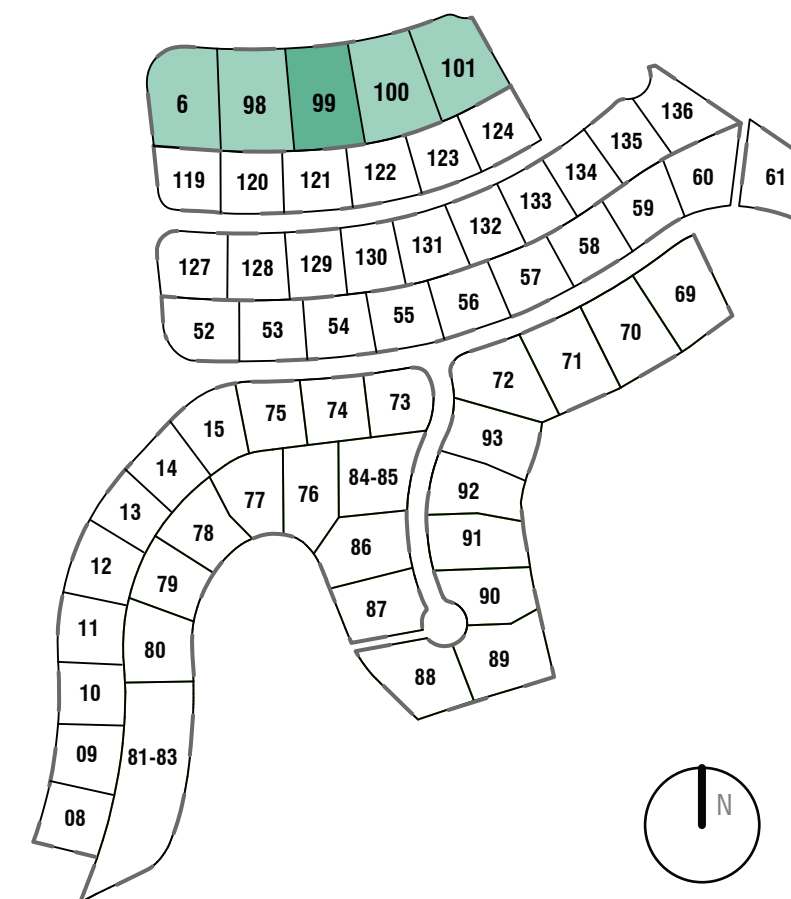

GROUND FLOOR

VILLA LAUREL S

4 BEDROOMS

LA FINCA
de
J A S M I N E

Laurel-S - SIM | Phase 3B

Plot 99

This document is purely informative and for marketing purposes only. It does not form part of any offer or contract between any of the parties in any way. All the information contained in this document is known to be accurate at time of production but is subject to change without prior notice. Any questions that may arise in the interpretation of these plans (sizes, heights, sections etc.) can be clarified by contacting the developer. Depictions of furniture and kitchens have been included for guidance and decorative purposes only.

FIRST FLOOR

VILLA LAUREL S

4 BEDROOMS

LA FINCA
de
J A S M I N E

Laurel-S - SIM | Phase 3B

Plot 99

This document is purely informative and for marketing purposes only. It does not form part of any offer or contract between any of the parties in any way. All the information contained in this document is known to be accurate at time of production but is subject to change without prior notice. Any questions that may arise in the interpretation of these plans (sizes, heights, sections etc.) can be clarified by contacting the developer. Depictions of furniture and kitchens have been included for guidance and decorative purposes only.

BASEMENT

VILLA LAUREL S

4 BEDROOMS

LA FINCA de J A S M I N E

Laurel-S - SIM | Phase 3B

Plot 99