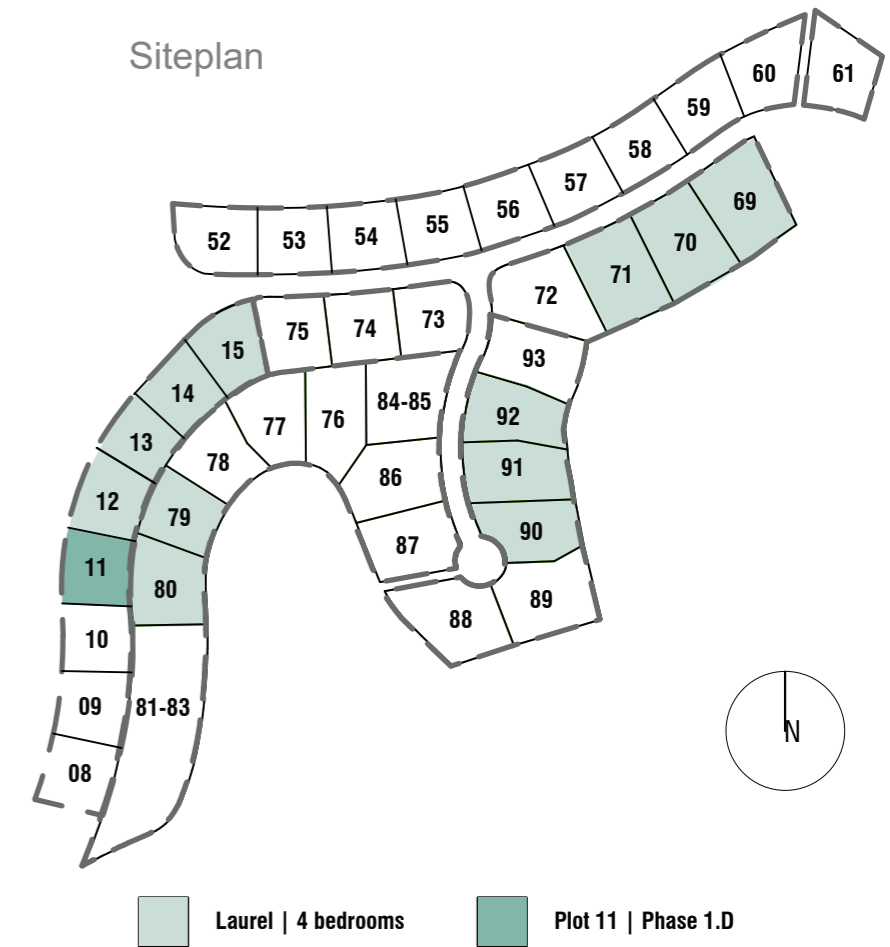

**GROUND FLOOR**

**VILLA LAUREL**  
4 BEDROOMS

LA FINCA  
de  
**J A S M I N E**

Siteplan

This document is purely informative and for marketing purposes only. It does not form part of any offer or contract between any of the parties in any way. All the information contained in this document is known to be accurate at time of production but is subject to change without prior notice. Any questions that may arise in the interpretation of these plans (sizes, heights, sections etc.) can be clarified by contacting the developer. Depictions of furniture and kitchens have been included for guidance and decorative purposes only.

FIRST FLOOR

VILLA LAUREL  
4 BEDROOMS

LA FINCA  
de  
J A S M I N E

Siteplan