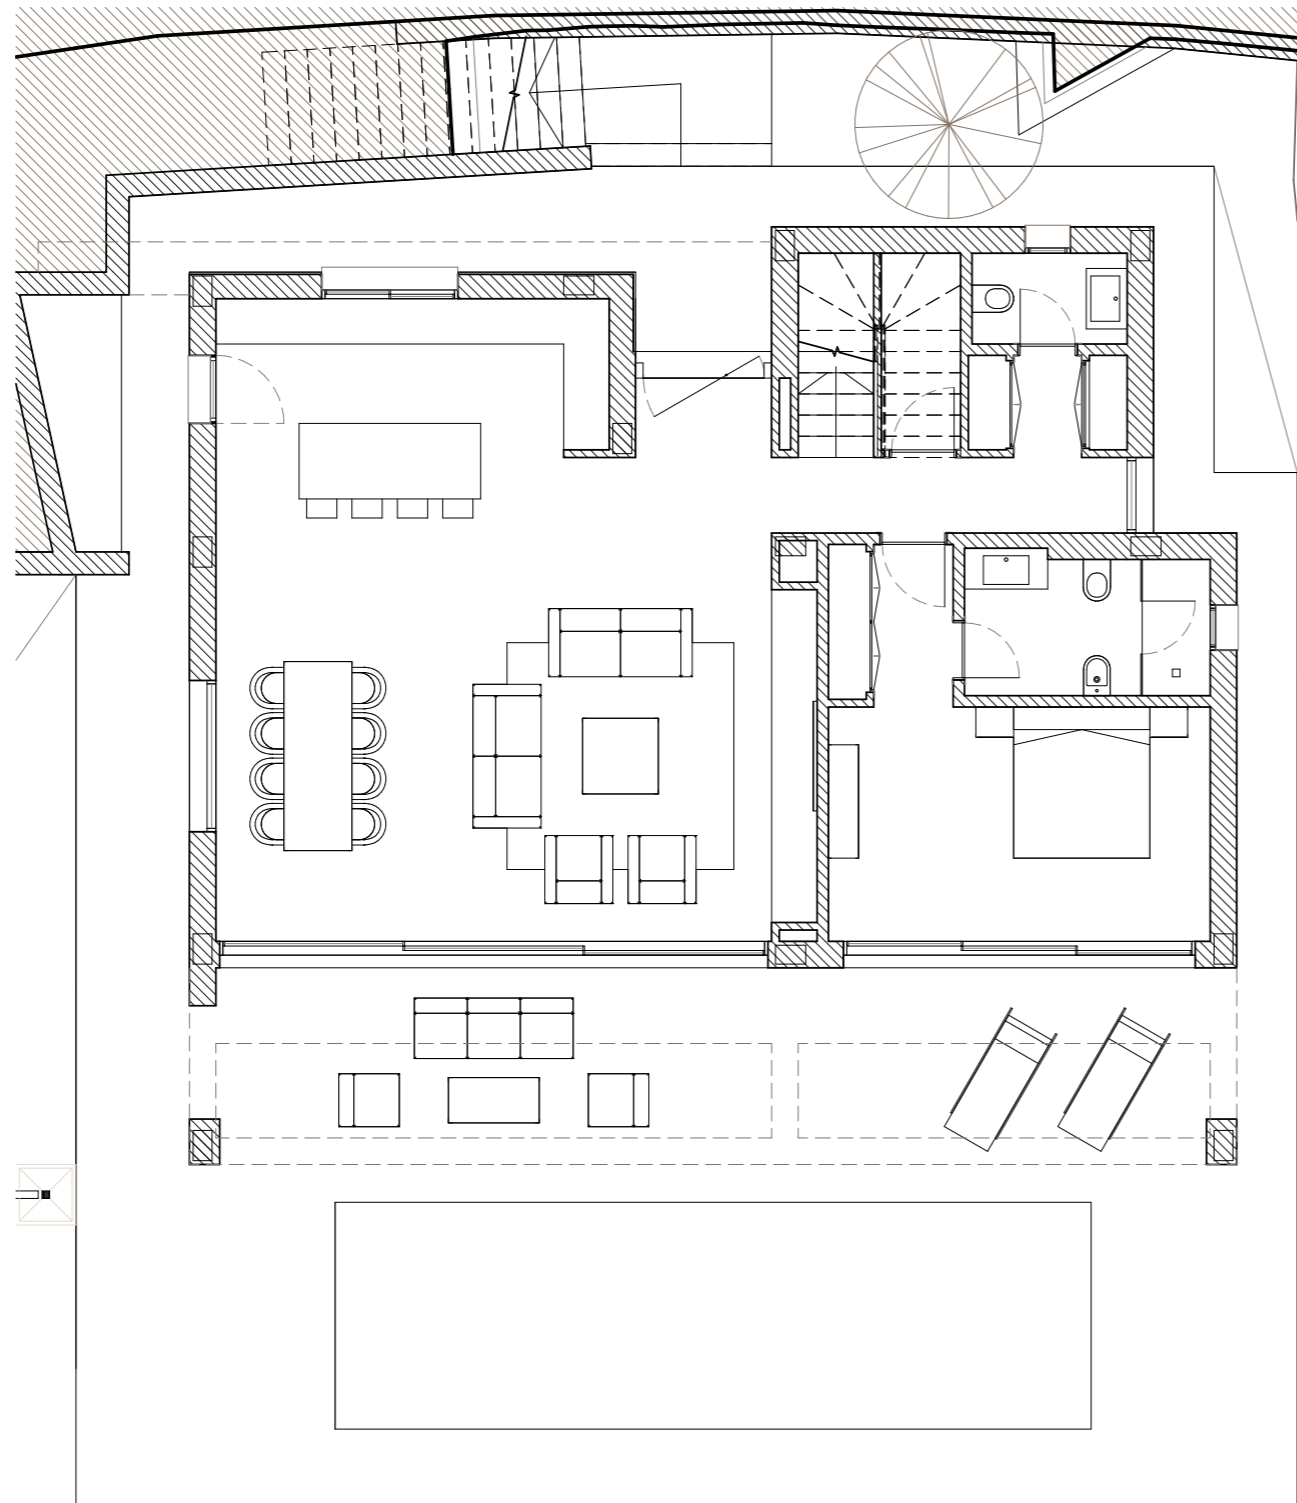

**GROUND FLOOR**

**VILLA LAUREL**  
4 BEDROOMS

LA FINCA  
de  
**J A S M I N E**

Siteplan

This document is purely informative and for marketing purposes only. It does not form part of any offer or contract between any of the parties in any way. All the information contained in this document is known to be accurate at time of production but is subject to change without prior notice. Any questions that may arise in the interpretation of these plans (sizes, heights, sections etc.) can be clarified by contacting the developer. Depictions of furniture and kitchens have been included for guidance and decorative purposes only.

FIRST FLOOR

VILLA LAUREL  
4 BEDROOMS

LA FINCA  
de  
J A S M I N E

Siteplan