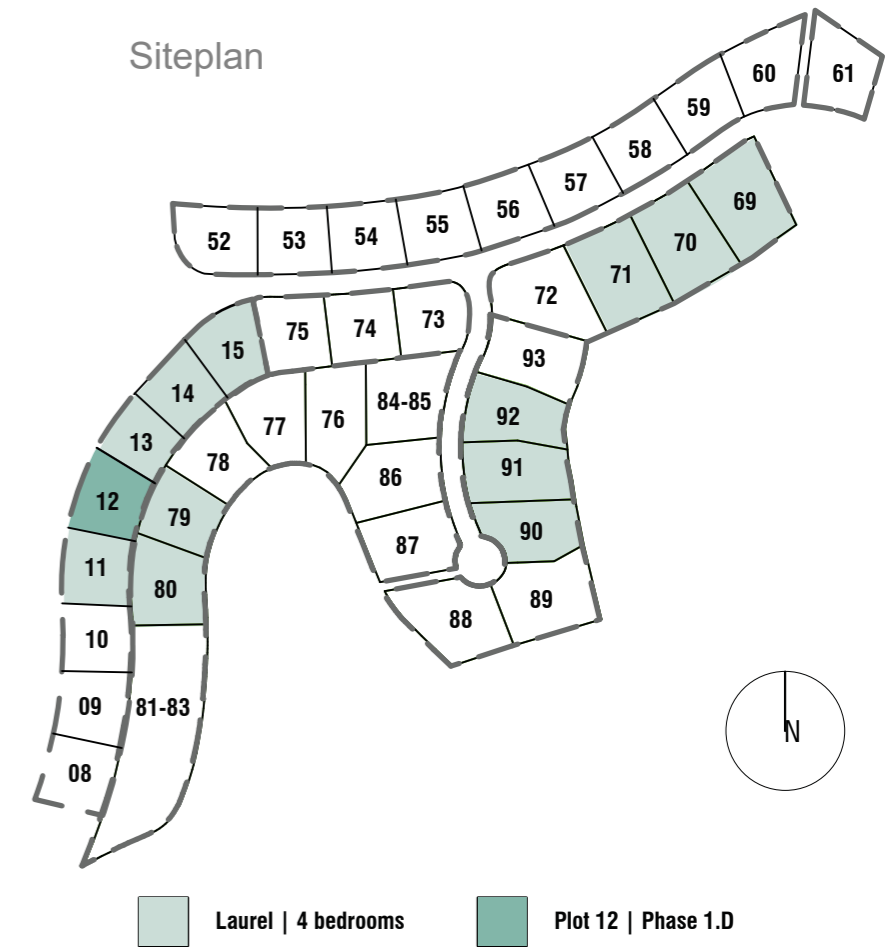

GROUND FLOOR

VILLA LAUREL
4 BEDROOMS

LA FINCA
de
J A S M I N E

Siteplan

This document is purely informative and for marketing purposes only. It does not form part of any offer or contract between any of the parties in any way. All the information contained in this document is known to be accurate at time of production but is subject to change without prior notice. Any questions that may arise in the interpretation of these plans (sizes, heights, sections etc.) can be clarified by contacting the developer. Depictions of furniture and kitchens have been included for guidance and decorative purposes only.

FIRST FLOOR

VILLA LAUREL

4 BEDROOMS

LA FINCA de J A S M I N E

Siteplan