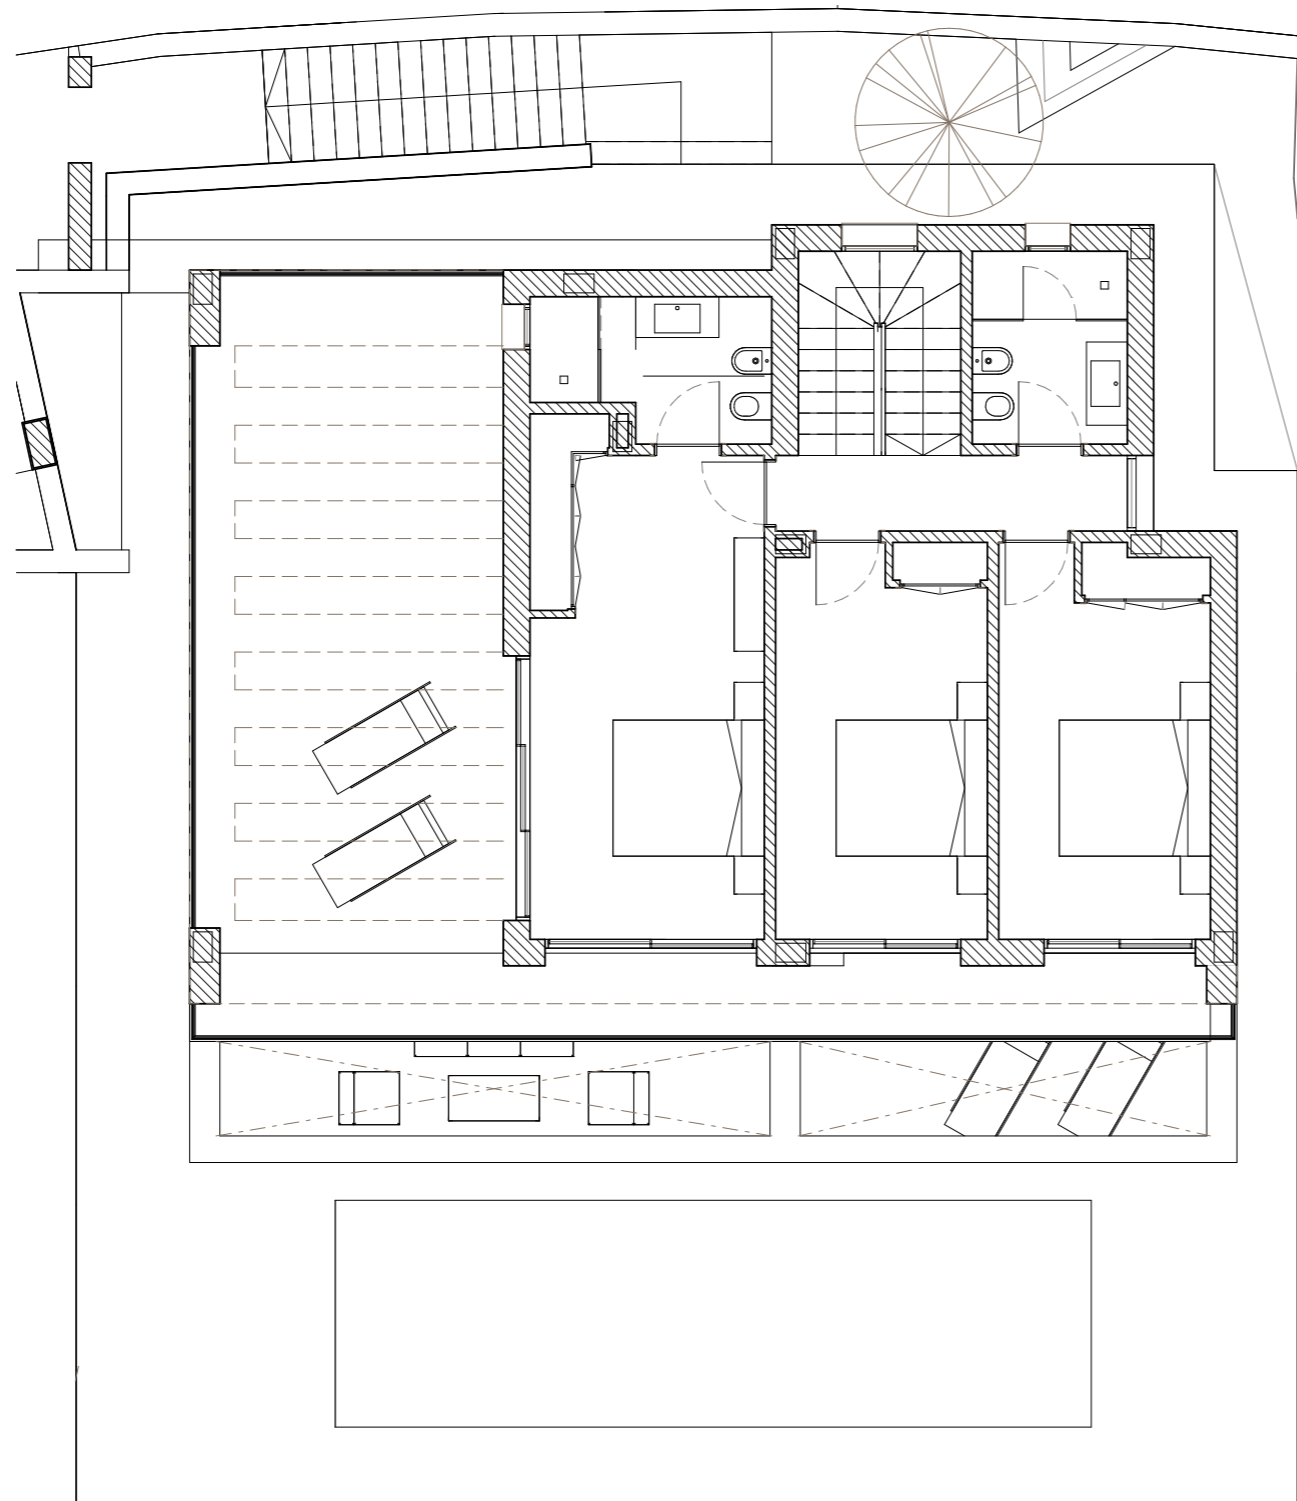

GROUND FLOOR

VILLA LAUREL
4 BEDROOMS

LA FINCA
de
J A S M I N E

Siteplan

This document is purely informative and for marketing purposes only. It does not form part of any offer or contract between any of the parties in any way. All the information contained in this document is known to be accurate at time of production but is subject to change without prior notice. Any questions that may arise in the interpretation of these plans (sizes, heights, sections etc.) can be clarified by contacting the developer. Depictions of furniture and kitchens have been included for guidance and decorative purposes only.

FIRST FLOOR

VILLA LAUREL

4 BEDROOMS

LA FINCA de J A S M I N E

Siteplan