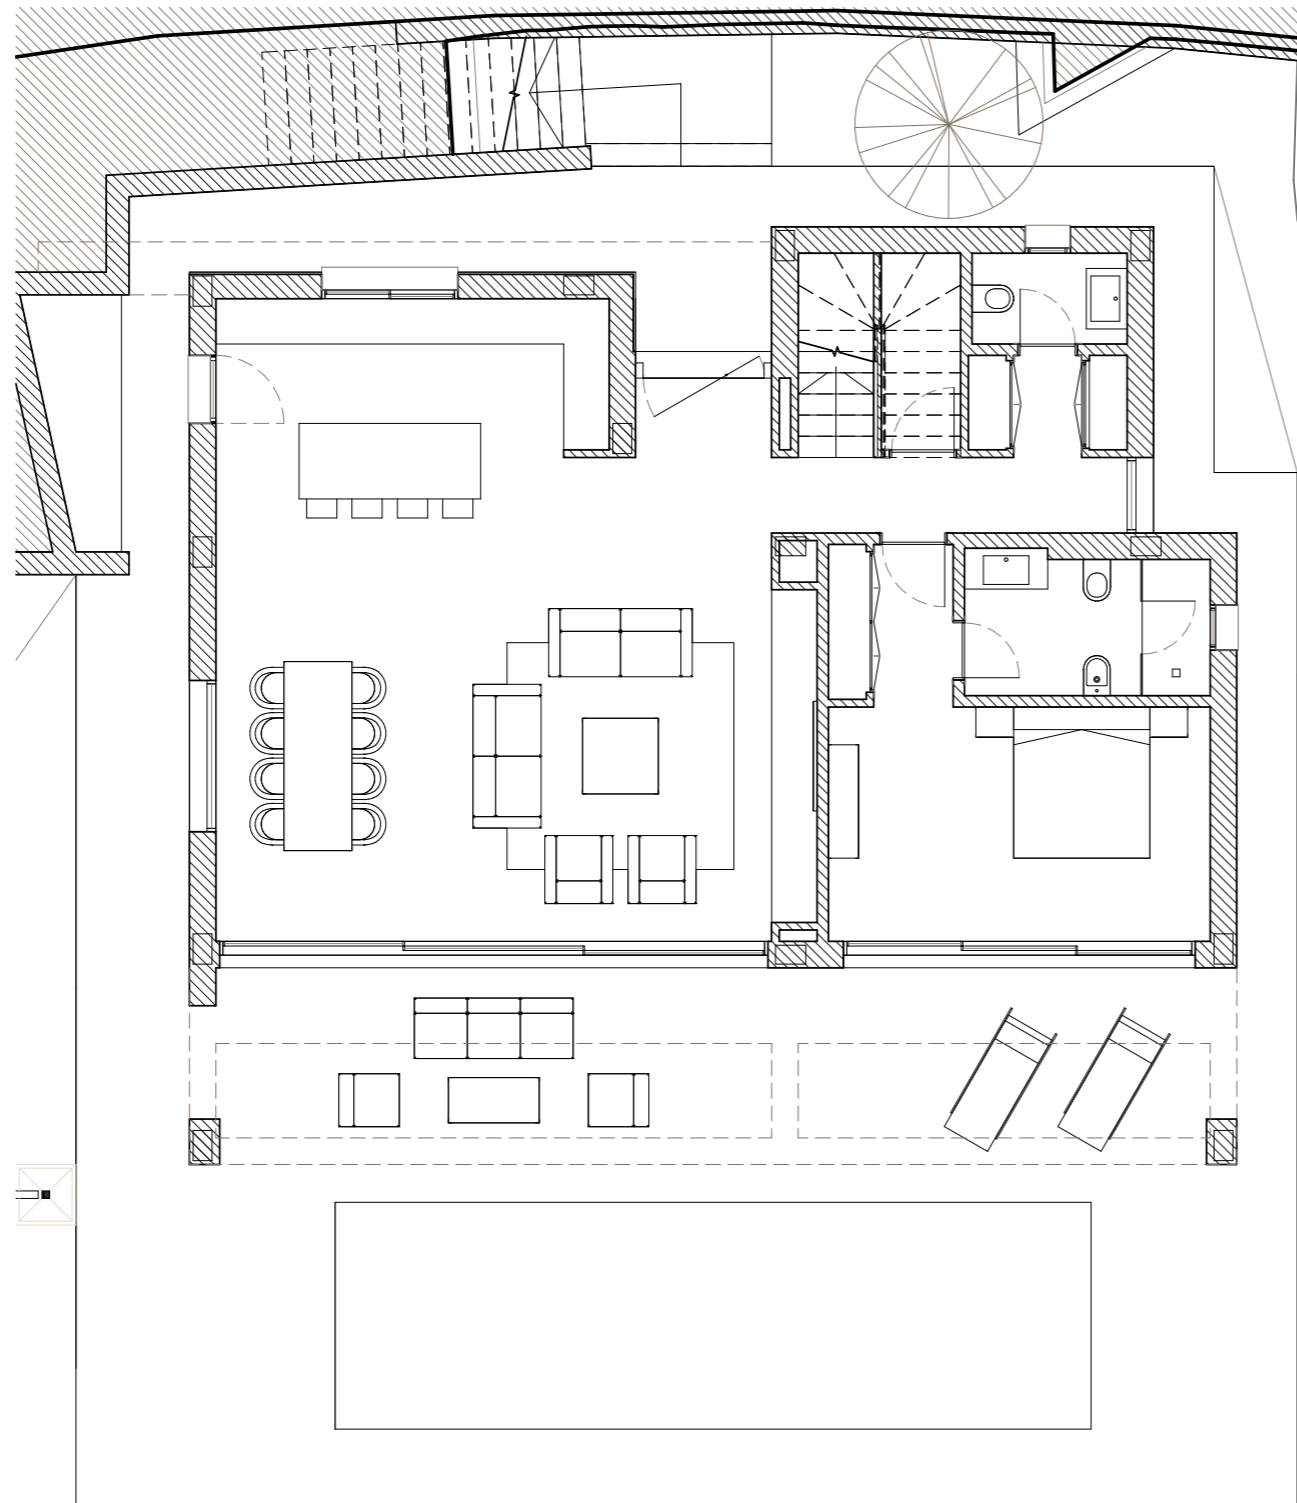

GROUND FLOOR

VILLA LAUREL
4 BEDROOMS

LA FINCA
de
J A S M I N E

Siteplan

This document is purely informative and for marketing purposes only. It does not form part of any offer or contract between any of the parties in any way. All the information contained in this document is known to be accurate at time of production but is subject to change without prior notice. Any questions that may arise in the interpretation of these plans (sizes, heights, sections etc.) can be clarified by contacting the developer. Depictions of furniture and kitchens have been included for guidance and decorative purposes only.

FIRST FLOOR

VILLA LAUREL

4 BEDROOMS

LA FINCA de J A S M I N E

Siteplan