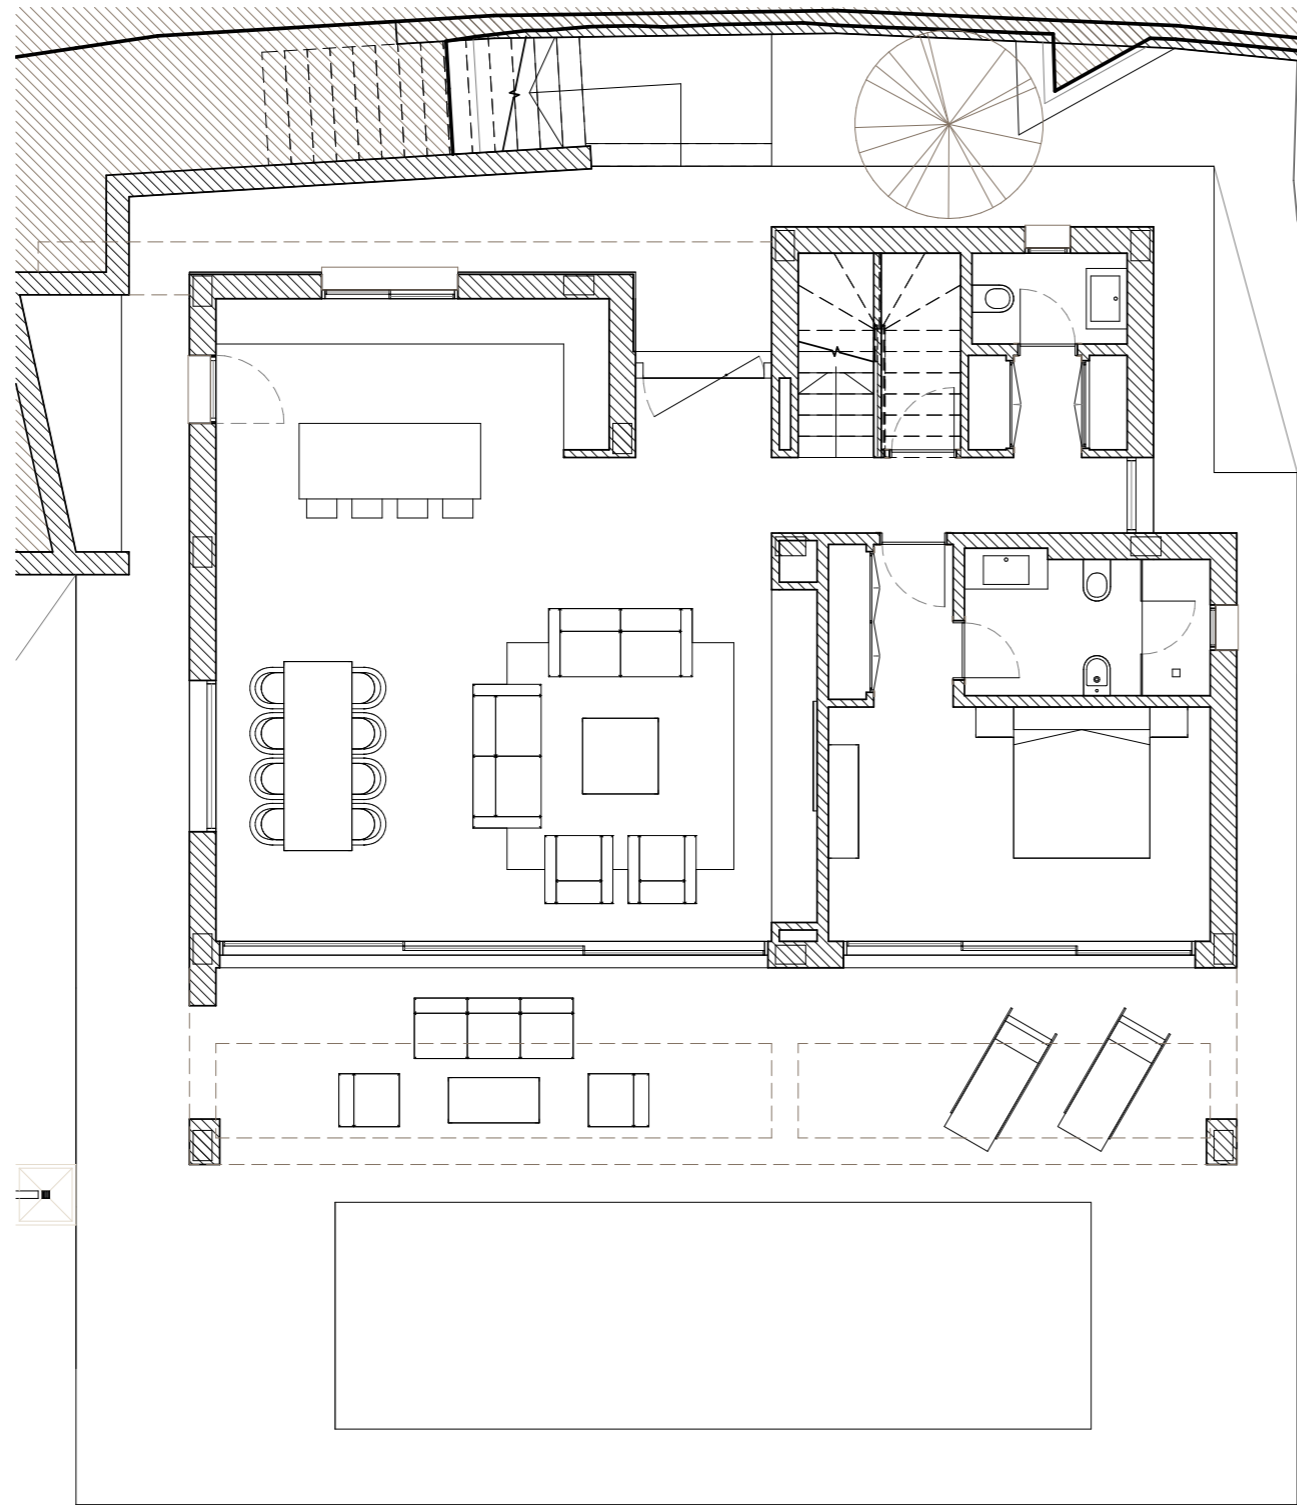

**GROUND FLOOR**

**VILLA LAUREL**  
4 BEDROOMS

LA FINCA  
de  
**J A S M I N E**

Siteplan

This document is purely informative and for marketing purposes only. It does not form part of any offer or contract between any of the parties in any way. All the information contained in this document is known to be accurate at time of production but is subject to change without prior notice. Any questions that may arise in the interpretation of these plans (sizes, heights, sections etc.) can be clarified by contacting the developer. Depictions of furniture and kitchens have been included for guidance and decorative purposes only.

FIRST FLOOR

VILLA LAUREL  
4 BEDROOMS

LA FINCA  
de  
J A S M I N E

Siteplan