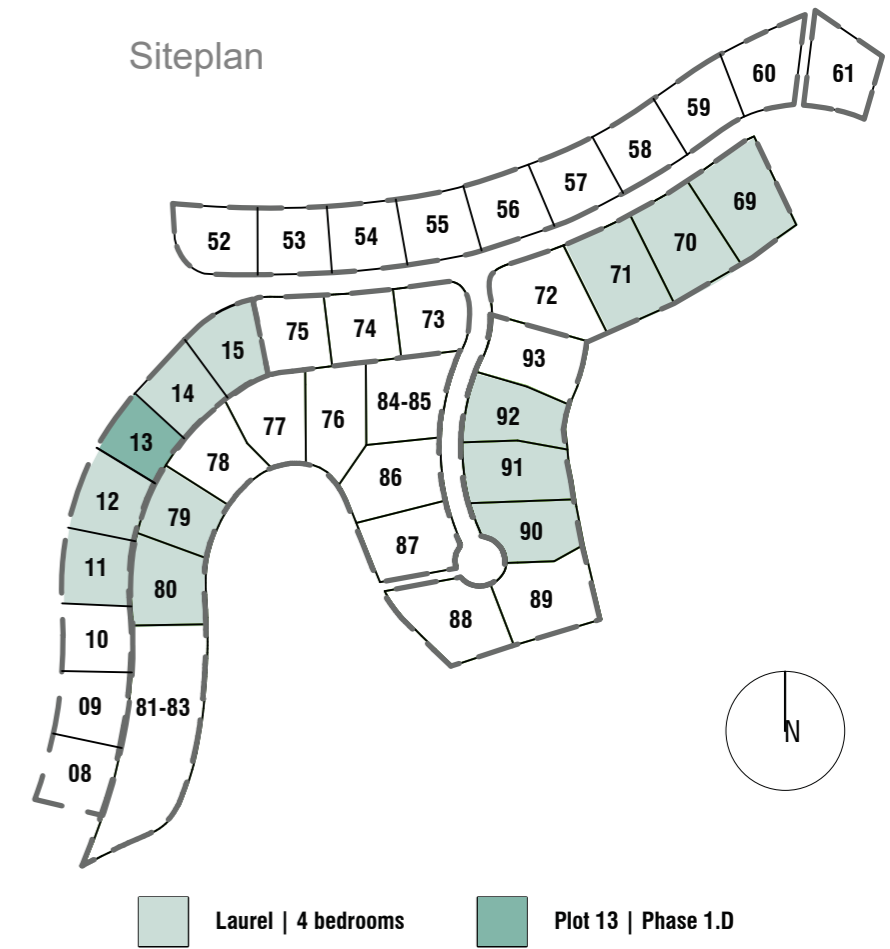

**GROUND FLOOR**

**VILLA LAUREL**  
4 BEDROOMS

LA FINCA  
de  
**J A S M I N E**

Siteplan

This document is purely informative and for marketing purposes only. It does not form part of any offer or contract between any of the parties in any way. All the information contained in this document is known to be accurate at time of production but is subject to change without prior notice. Any questions that may arise in the interpretation of these plans (sizes, heights, sections etc.) can be clarified by contacting the developer. Depictions of furniture and kitchens have been included for guidance and decorative purposes only.

FIRST FLOOR

VILLA LAUREL  
4 BEDROOMS

LA FINCA  
de  
J A S M I N E

Siteplan