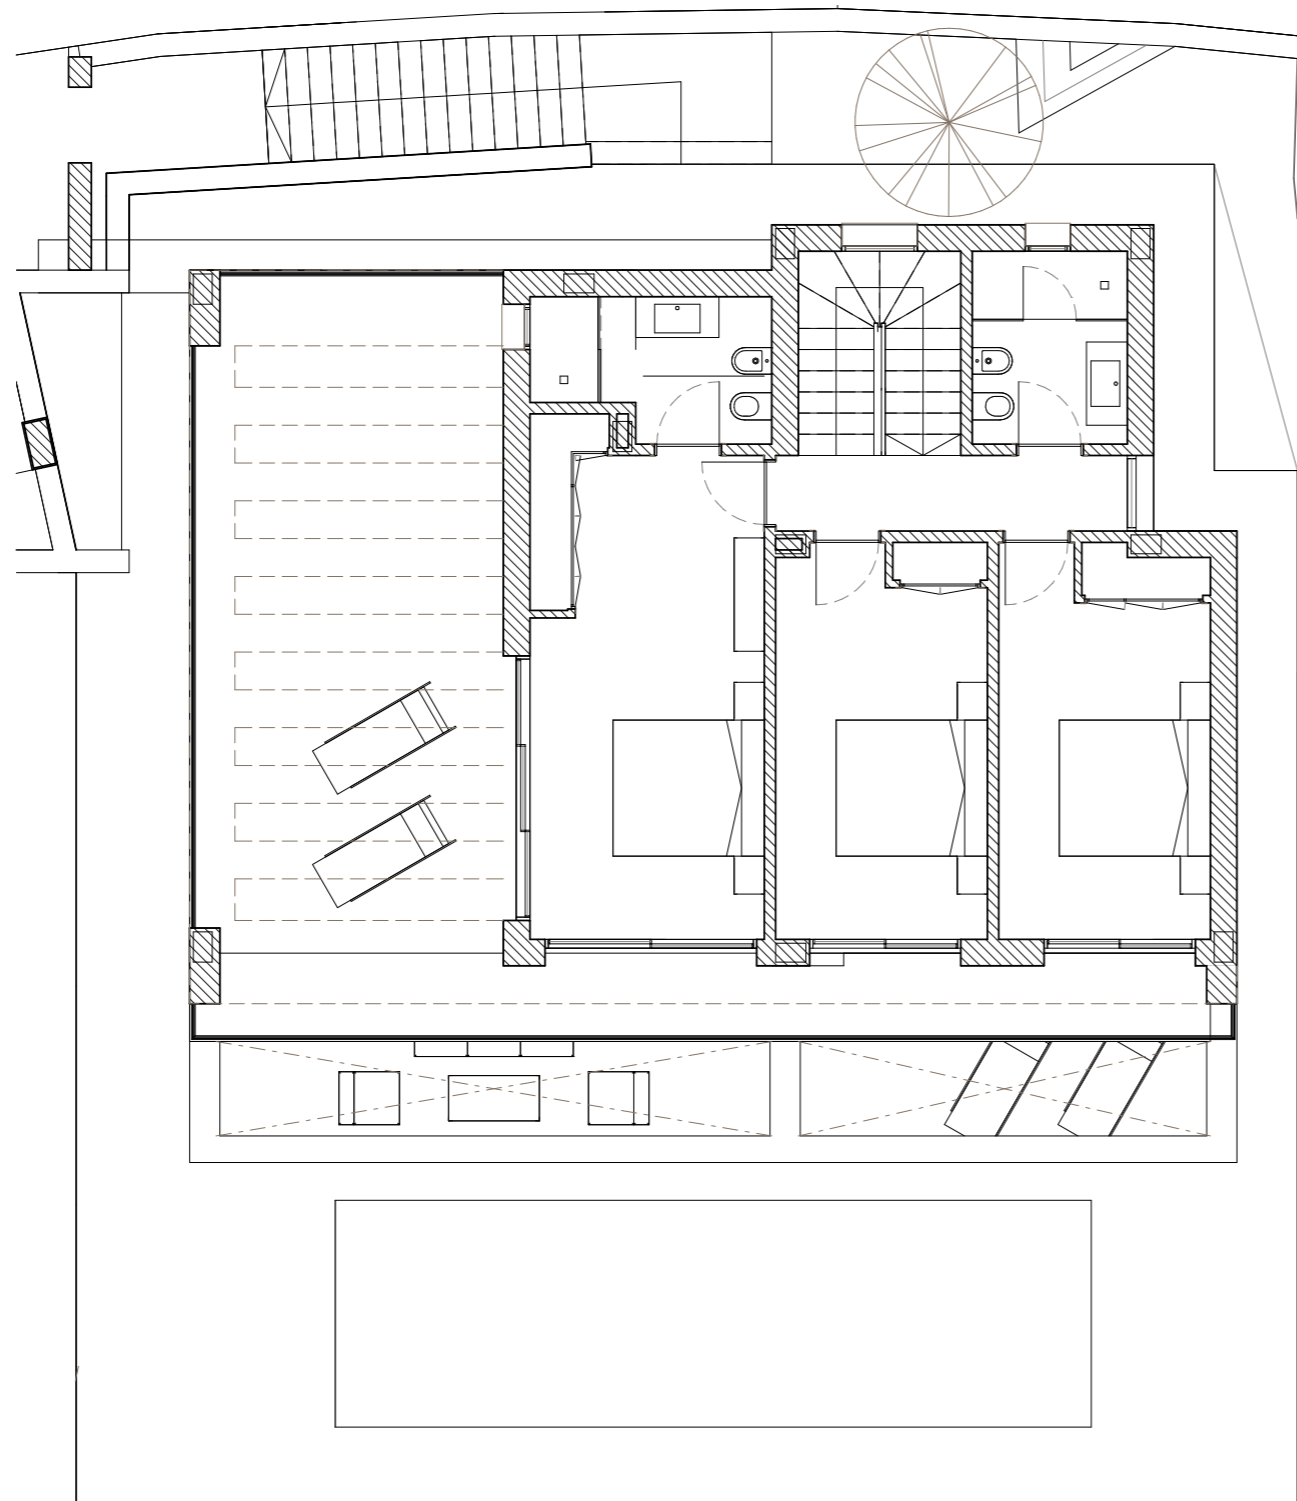

**GROUND FLOOR**

**VILLA LAUREL**  
4 BEDROOMS

LA FINCA  
de  
**J A S M I N E**

Siteplan

This document is purely informative and for marketing purposes only. It does not form part of any offer or contract between any of the parties in any way. All the information contained in this document is known to be accurate at time of production but is subject to change without prior notice. Any questions that may arise in the interpretation of these plans (sizes, heights, sections etc.) can be clarified by contacting the developer. Depictions of furniture and kitchens have been included for guidance and decorative purposes only.

FIRST FLOOR

VILLA LAUREL  
4 BEDROOMS

LA FINCA  
de  
J A S M I N E

Siteplan