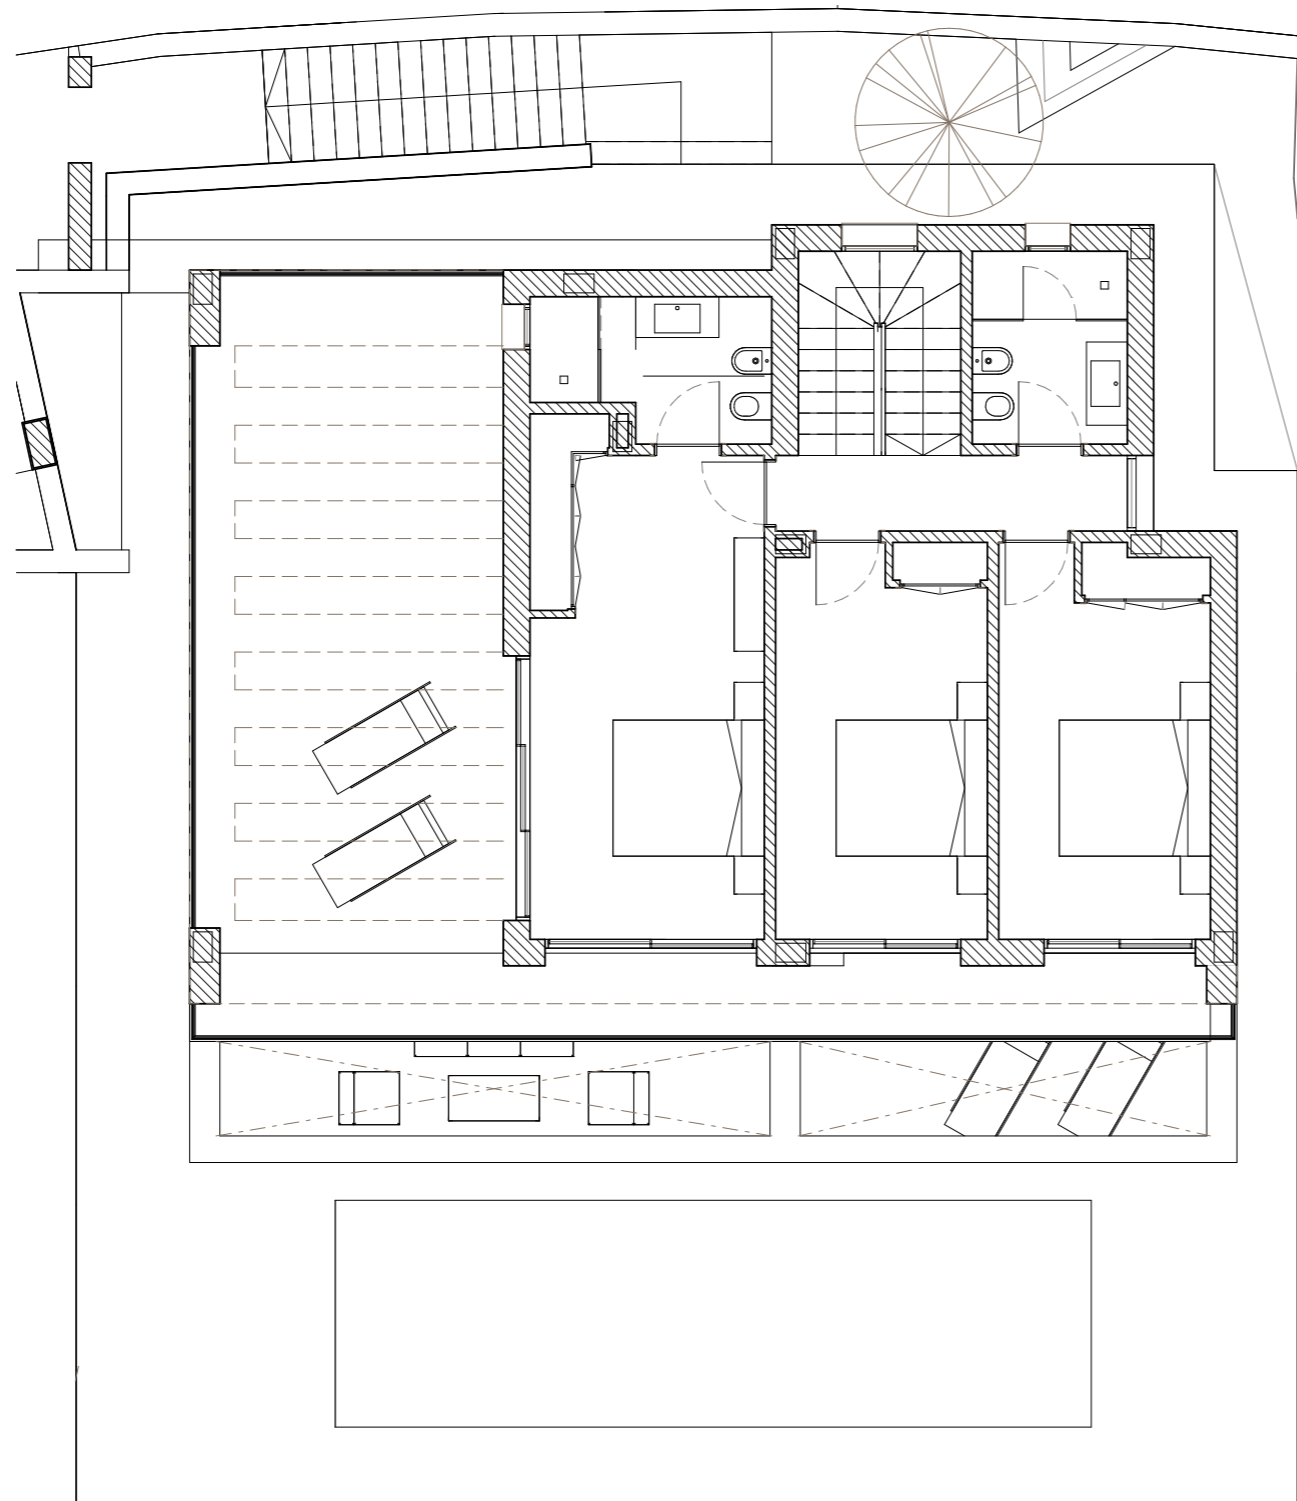

GROUND FLOOR

VILLA LAUREL
4 BEDROOMS

LA FINCA
de
J A S M I N E

Siteplan

This document is purely informative and for marketing purposes only. It does not form part of any offer or contract between any of the parties in any way. All the information contained in this document is known to be accurate at time of production but is subject to change without prior notice. Any questions that may arise in the interpretation of these plans (sizes, heights, sections etc.) can be clarified by contacting the developer. Depictions of furniture and kitchens have been included for guidance and decorative purposes only.

FIRST FLOOR

VILLA LAUREL
4 BEDROOMS

LA FINCA
de
J A S M I N E

Siteplan