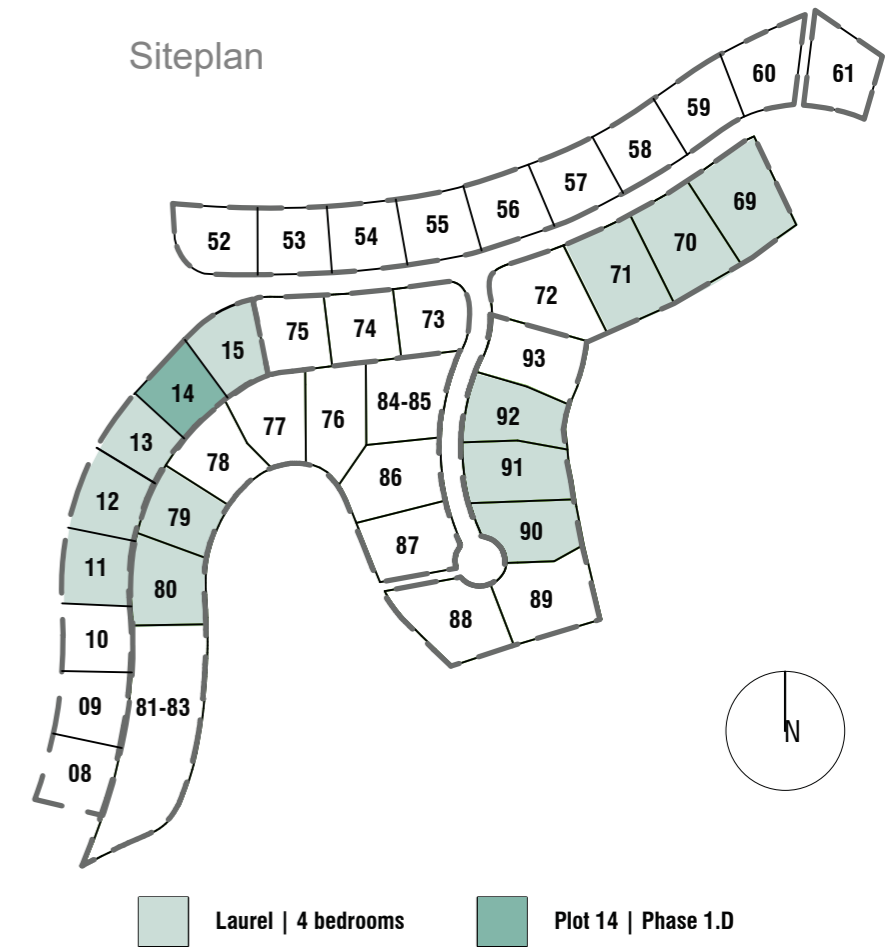

GROUND FLOOR

VILLA LAUREL
4 BEDROOMS

LA FINCA
de
J A S M I N E

Siteplan

This document is purely informative and for marketing purposes only. It does not form part of any offer or contract between any of the parties in any way. All the information contained in this document is known to be accurate at time of production but is subject to change without prior notice. Any questions that may arise in the interpretation of these plans (sizes, heights, sections etc.) can be clarified by contacting the developer. Depictions of furniture and kitchens have been included for guidance and decorative purposes only.

FIRST FLOOR

VILLA LAUREL
4 BEDROOMS

LA FINCA
de
J A S M I N E

Siteplan