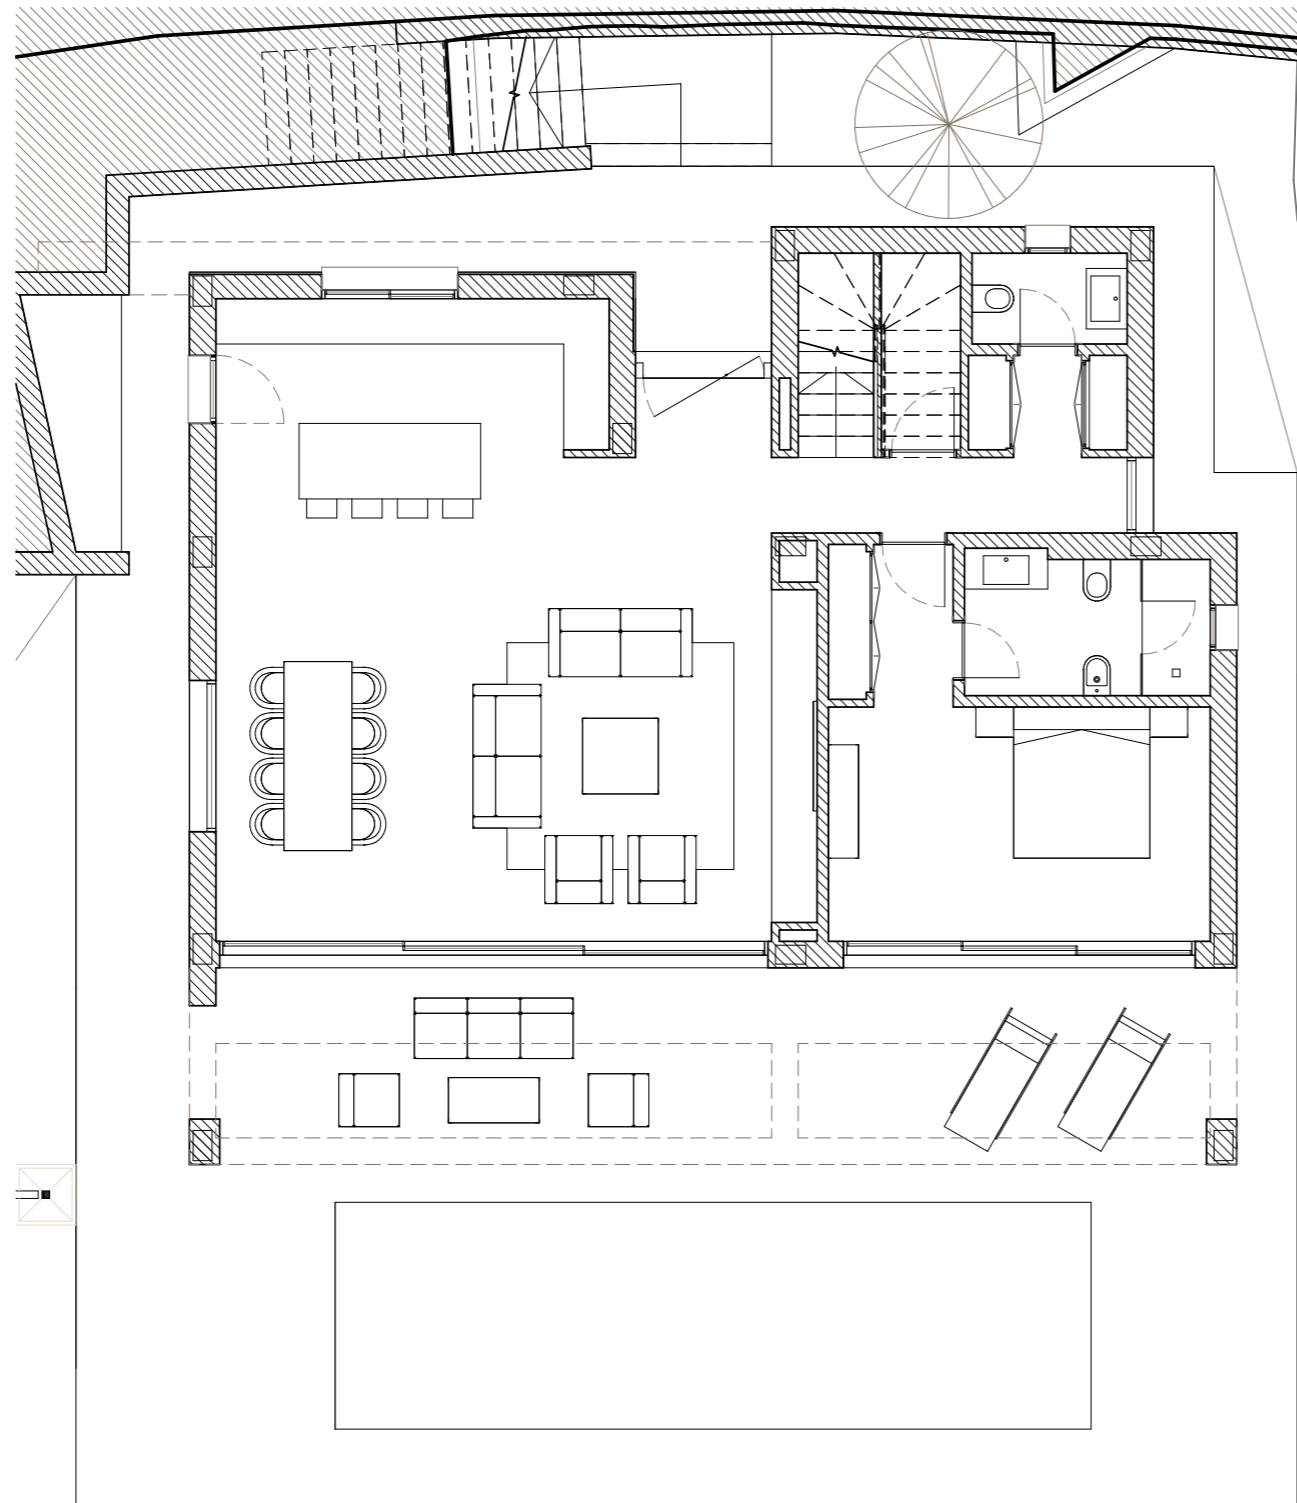

GROUND FLOOR

VILLA LAUREL
4 BEDROOMS

LA FINCA
de
J A S M I N E

Siteplan

This document is purely informative and for marketing purposes only. It does not form part of any offer or contract between any of the parties in any way. All the information contained in this document is known to be accurate at time of production but is subject to change without prior notice. Any questions that may arise in the interpretation of these plans (sizes, heights, sections etc.) can be clarified by contacting the developer. Depictions of furniture and kitchens have been included for guidance and decorative purposes only.

FIRST FLOOR

VILLA LAUREL
4 BEDROOMS

LA FINCA
de
J A S M I N E

Siteplan