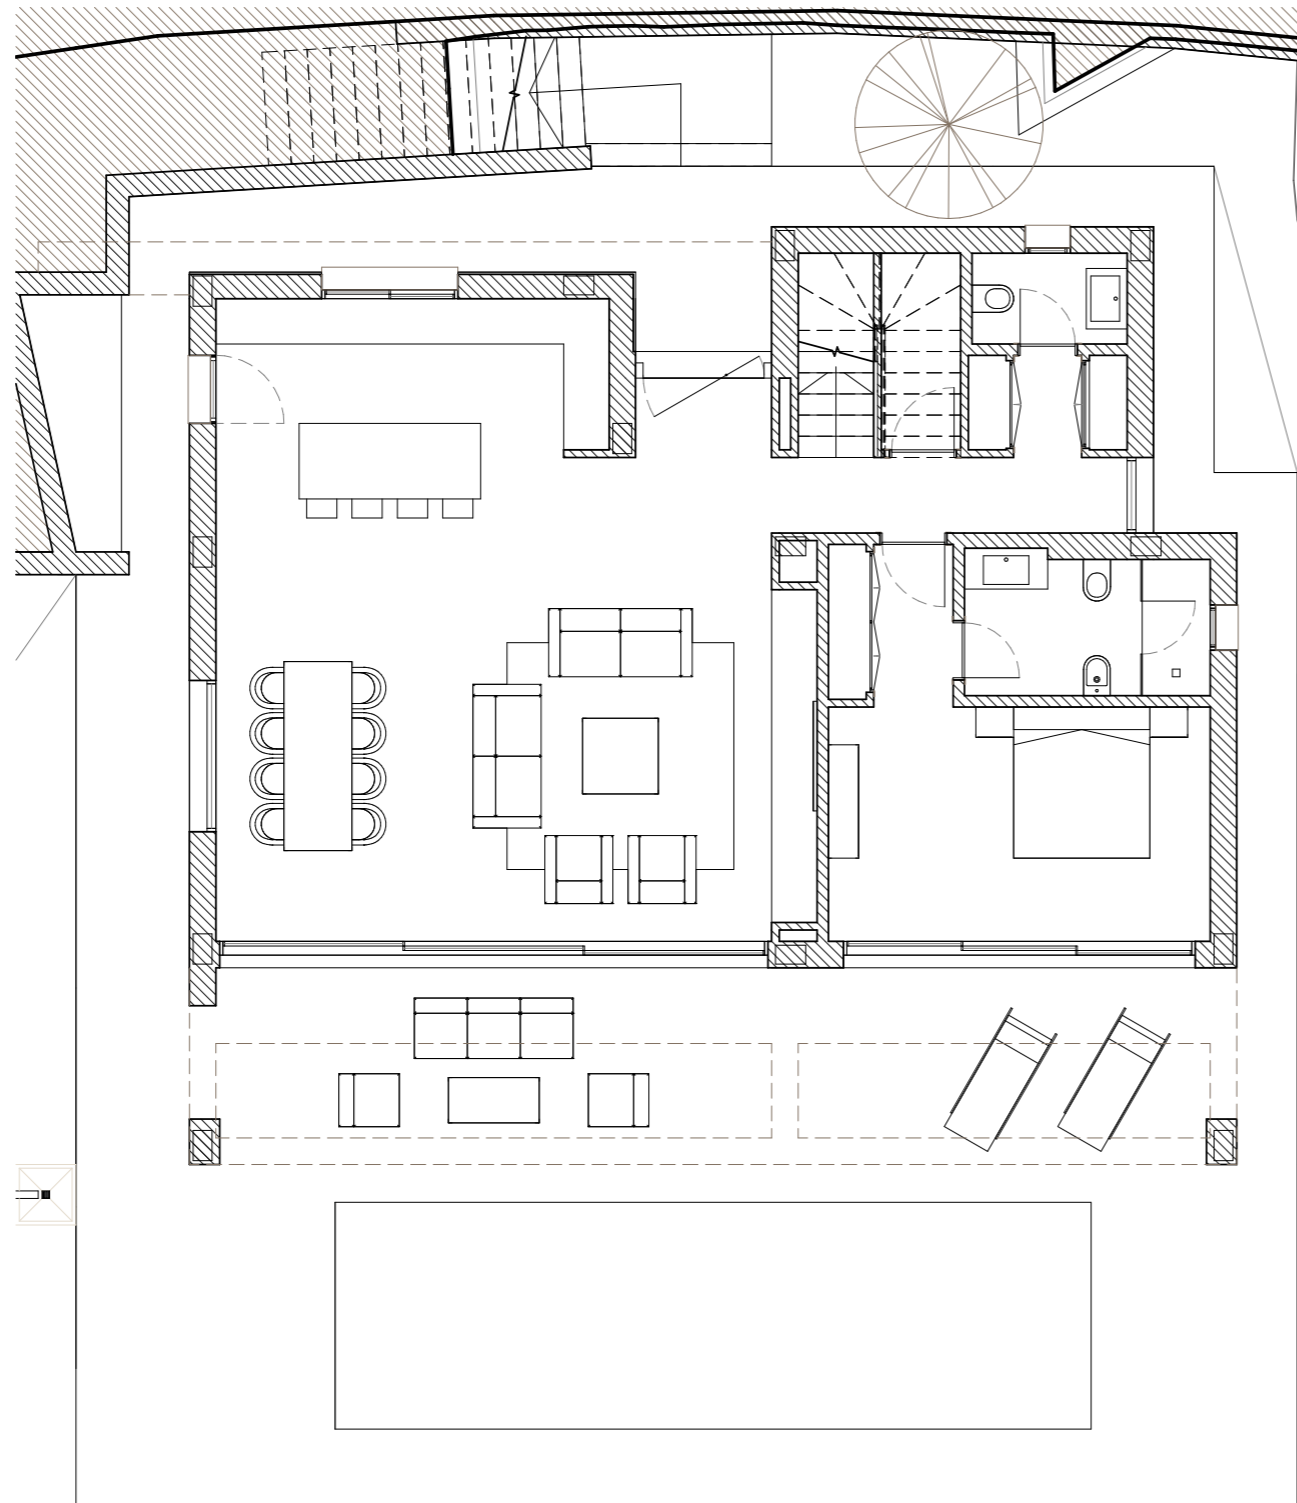

GROUND FLOOR

VILLA LAUREL
4 BEDROOMS

LA FINCA
de
J A S M I N E

Siteplan

This document is purely informative and for marketing purposes only. It does not form part of any offer or contract between any of the parties in any way. All the information contained in this document is known to be accurate at time of production but is subject to change without prior notice. Any questions that may arise in the interpretation of these plans (sizes, heights, sections etc.) can be clarified by contacting the developer. Depictions of furniture and kitchens have been included for guidance and decorative purposes only.

FIRST FLOOR

VILLA LAUREL
4 BEDROOMS

LA FINCA
de
J A S M I N E

Siteplan