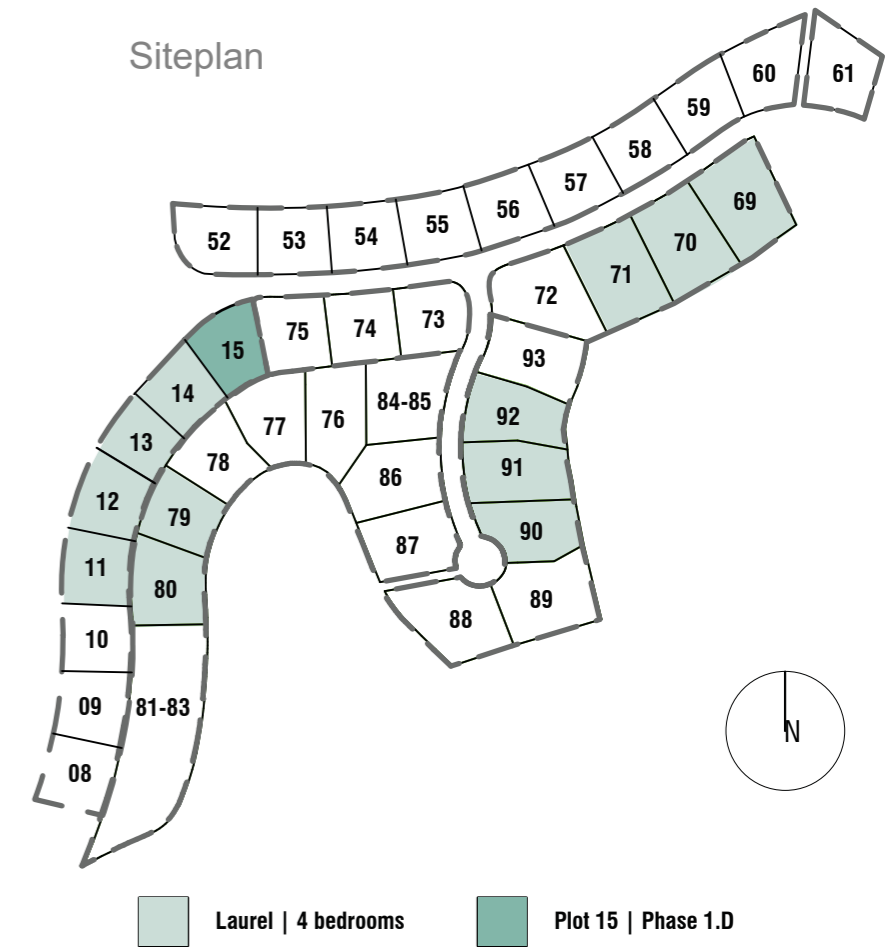

GROUND FLOOR

VILLA LAUREL
4 BEDROOMS

LA FINCA
de
J A S M I N E

Siteplan

This document is purely informative and for marketing purposes only. It does not form part of any offer or contract between any of the parties in any way. All the information contained in this document is known to be accurate at time of production but is subject to change without prior notice. Any questions that may arise in the interpretation of these plans (sizes, heights, sections etc.) can be clarified by contacting the developer. Depictions of furniture and kitchens have been included for guidance and decorative purposes only.

FIRST FLOOR

VILLA LAUREL
4 BEDROOMS

LA FINCA
de
J A S M I N E

Siteplan