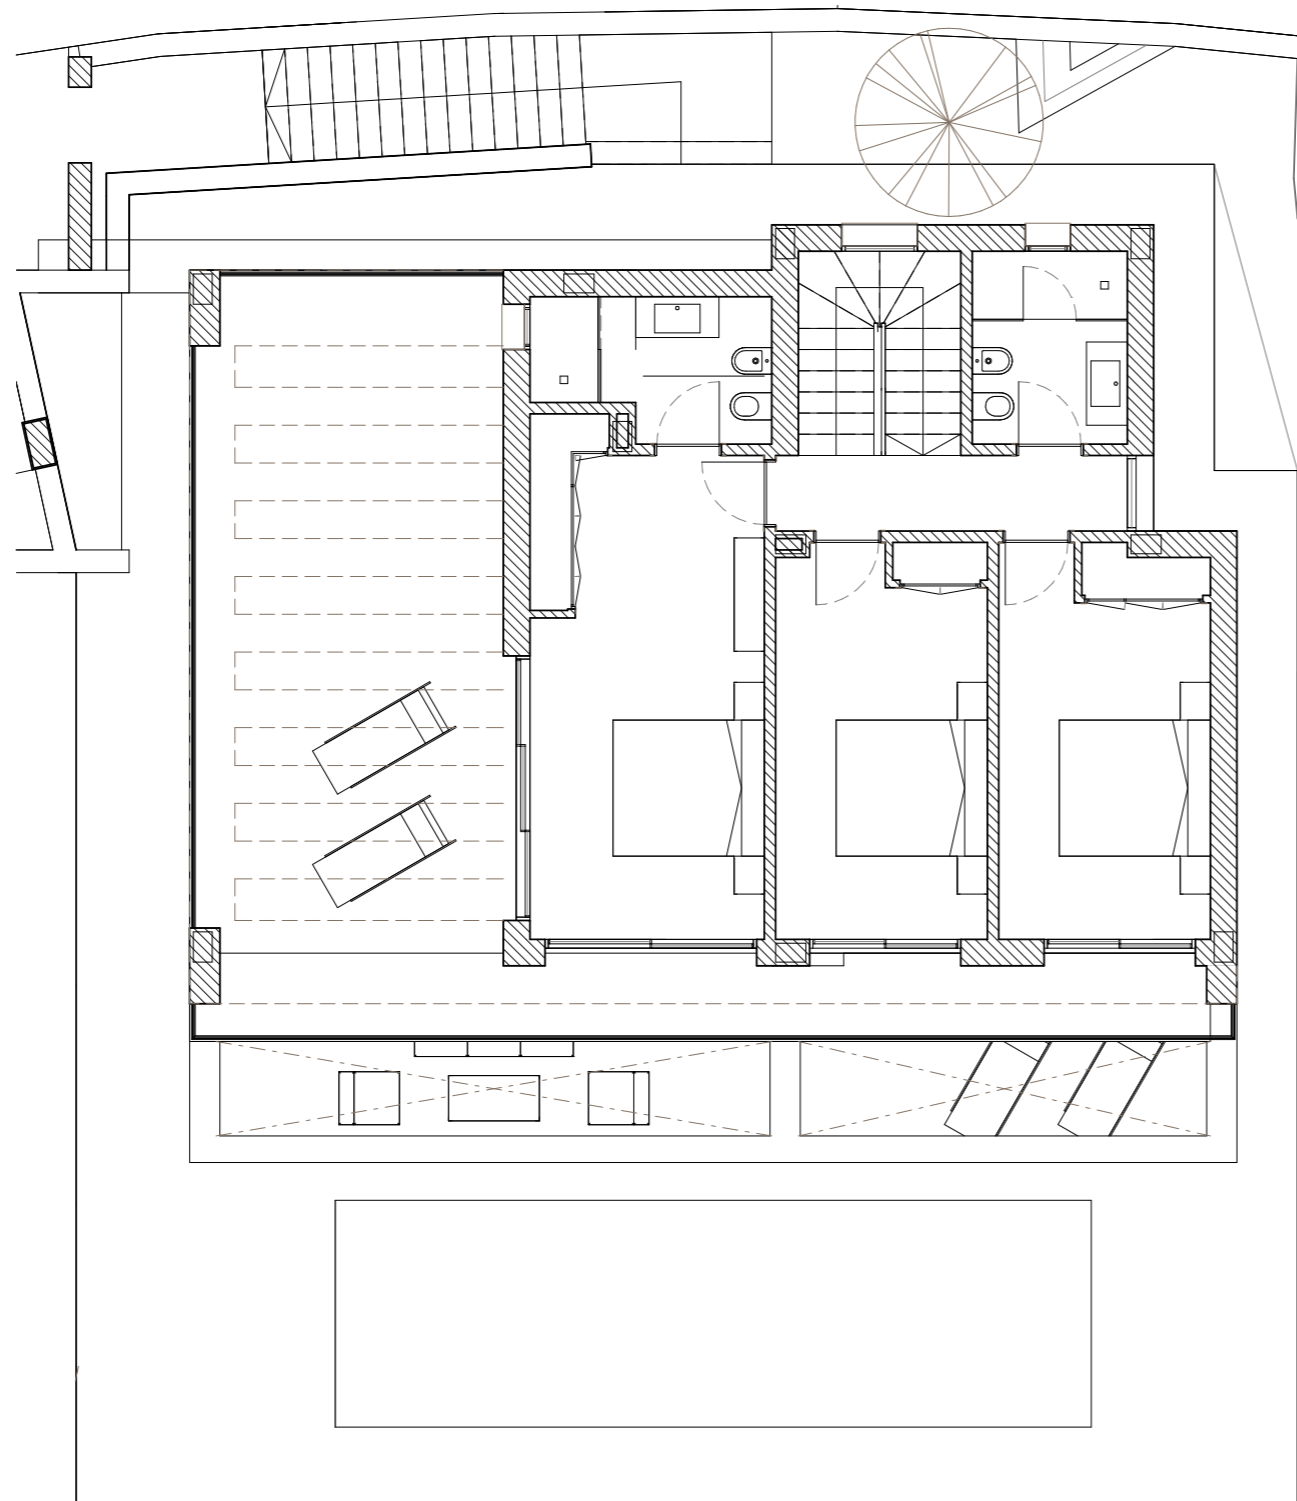

GROUND FLOOR

VILLA LAUREL
4 BEDROOMS

LA FINCA
de
J A S M I N E

Siteplan

This document is purely informative and for marketing purposes only. It does not form part of any offer or contract between any of the parties in any way. All the information contained in this document is known to be accurate at time of production but is subject to change without prior notice. Any questions that may arise in the interpretation of these plans (sizes, heights, sections etc.) can be clarified by contacting the developer. Depictions of furniture and kitchens have been included for guidance and decorative purposes only.

FIRST FLOOR

VILLA LAUREL
4 BEDROOMS

LA FINCA
de
J A S M I N E

Siteplan