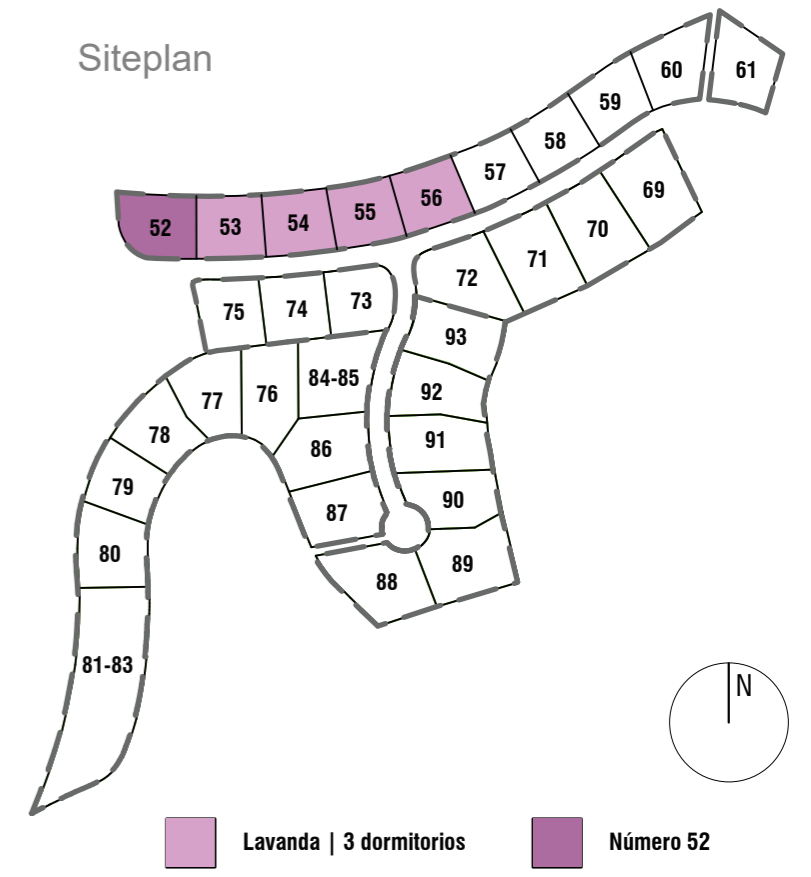

PLANTA BAJA

VILLA LAVANDA

3 DORMITORIOS

LA FINCA
de
J A S M I N E

Siteplan

This document is purely informative and for marketing purposes only. It does not form part of any offer or contract between any of the parties in any way. All the information contained in this document is known to be accurate at time of production but is subject to change without prior notice. Any questions that may arise in the interpretation of these plans (sizes, heights, sections etc.) can be clarified by contacting the developer. Depictions of furniture and kitchens have been included for guidance and decorative purposes only.

SÓTANO OPCIÓN 1

VILLA LAVANDA
3 DORMITORIOS

LA FINCA
de
J A S M I N E

Siteplan

This document is purely informative and for marketing purposes only. It does not form part of any offer or contract between any of the parties in any way. All the information contained in this document is known to be accurate at time of production but is subject to change without prior notice. Any questions that may arise in the interpretation of these plans (sizes, heights, sections etc.) can be clarified by contacting the developer. Depictions of furniture and kitchens have been included for guidance and decorative purposes only.

VILLA LAVANDA

3 DORMITORIOS

LA FINCA de J A S M I N E

Siteplan