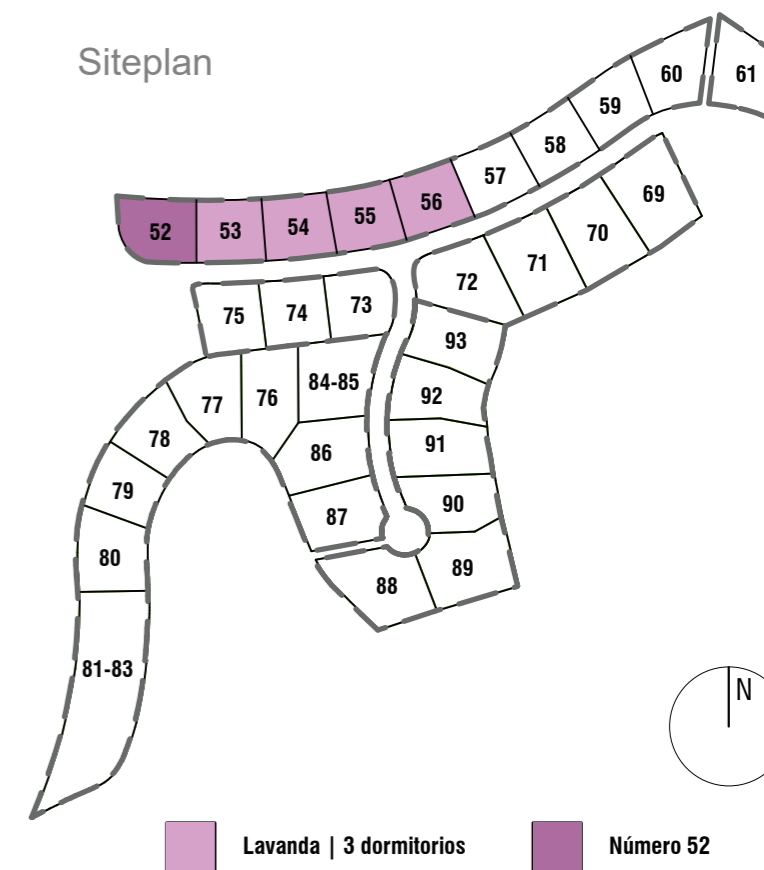

PLANTA BAJA

VILLA LAVANDA

3 DORMITORIOS

LA FINCA
de
J A S M I N E

Siteplan

This document is purely informative and for marketing purposes only. It does not form part of any offer or contract between any of the parties in any way. All the information contained in this document is known to be accurate at time of production but is subject to change without prior notice. Any questions that may arise in the interpretation of these plans (sizes, heights, sections etc.) can be clarified by contacting the developer. Depictions of furniture and kitchens have been included for guidance and decorative purposes only.

SÓTANO OPCIÓN 1

VILLA LAVANDA
3 DORMITORIOS

LA FINCA
de
J A S M I N E

Siteplan

This document is purely informative and for marketing purposes only. It does not form part of any offer or contract between any of the parties in any way. All the information contained in this document is known to be accurate at time of production but is subject to change without prior notice. Any questions that may arise in the interpretation of these plans (sizes, heights, sections etc.) can be clarified by contacting the developer. Depictions of furniture and kitchens have been included for guidance and decorative purposes only.

VILLA LAVANDA

3 DORMITORIOS

LA FINCA de J A S M I N E

Siteplan