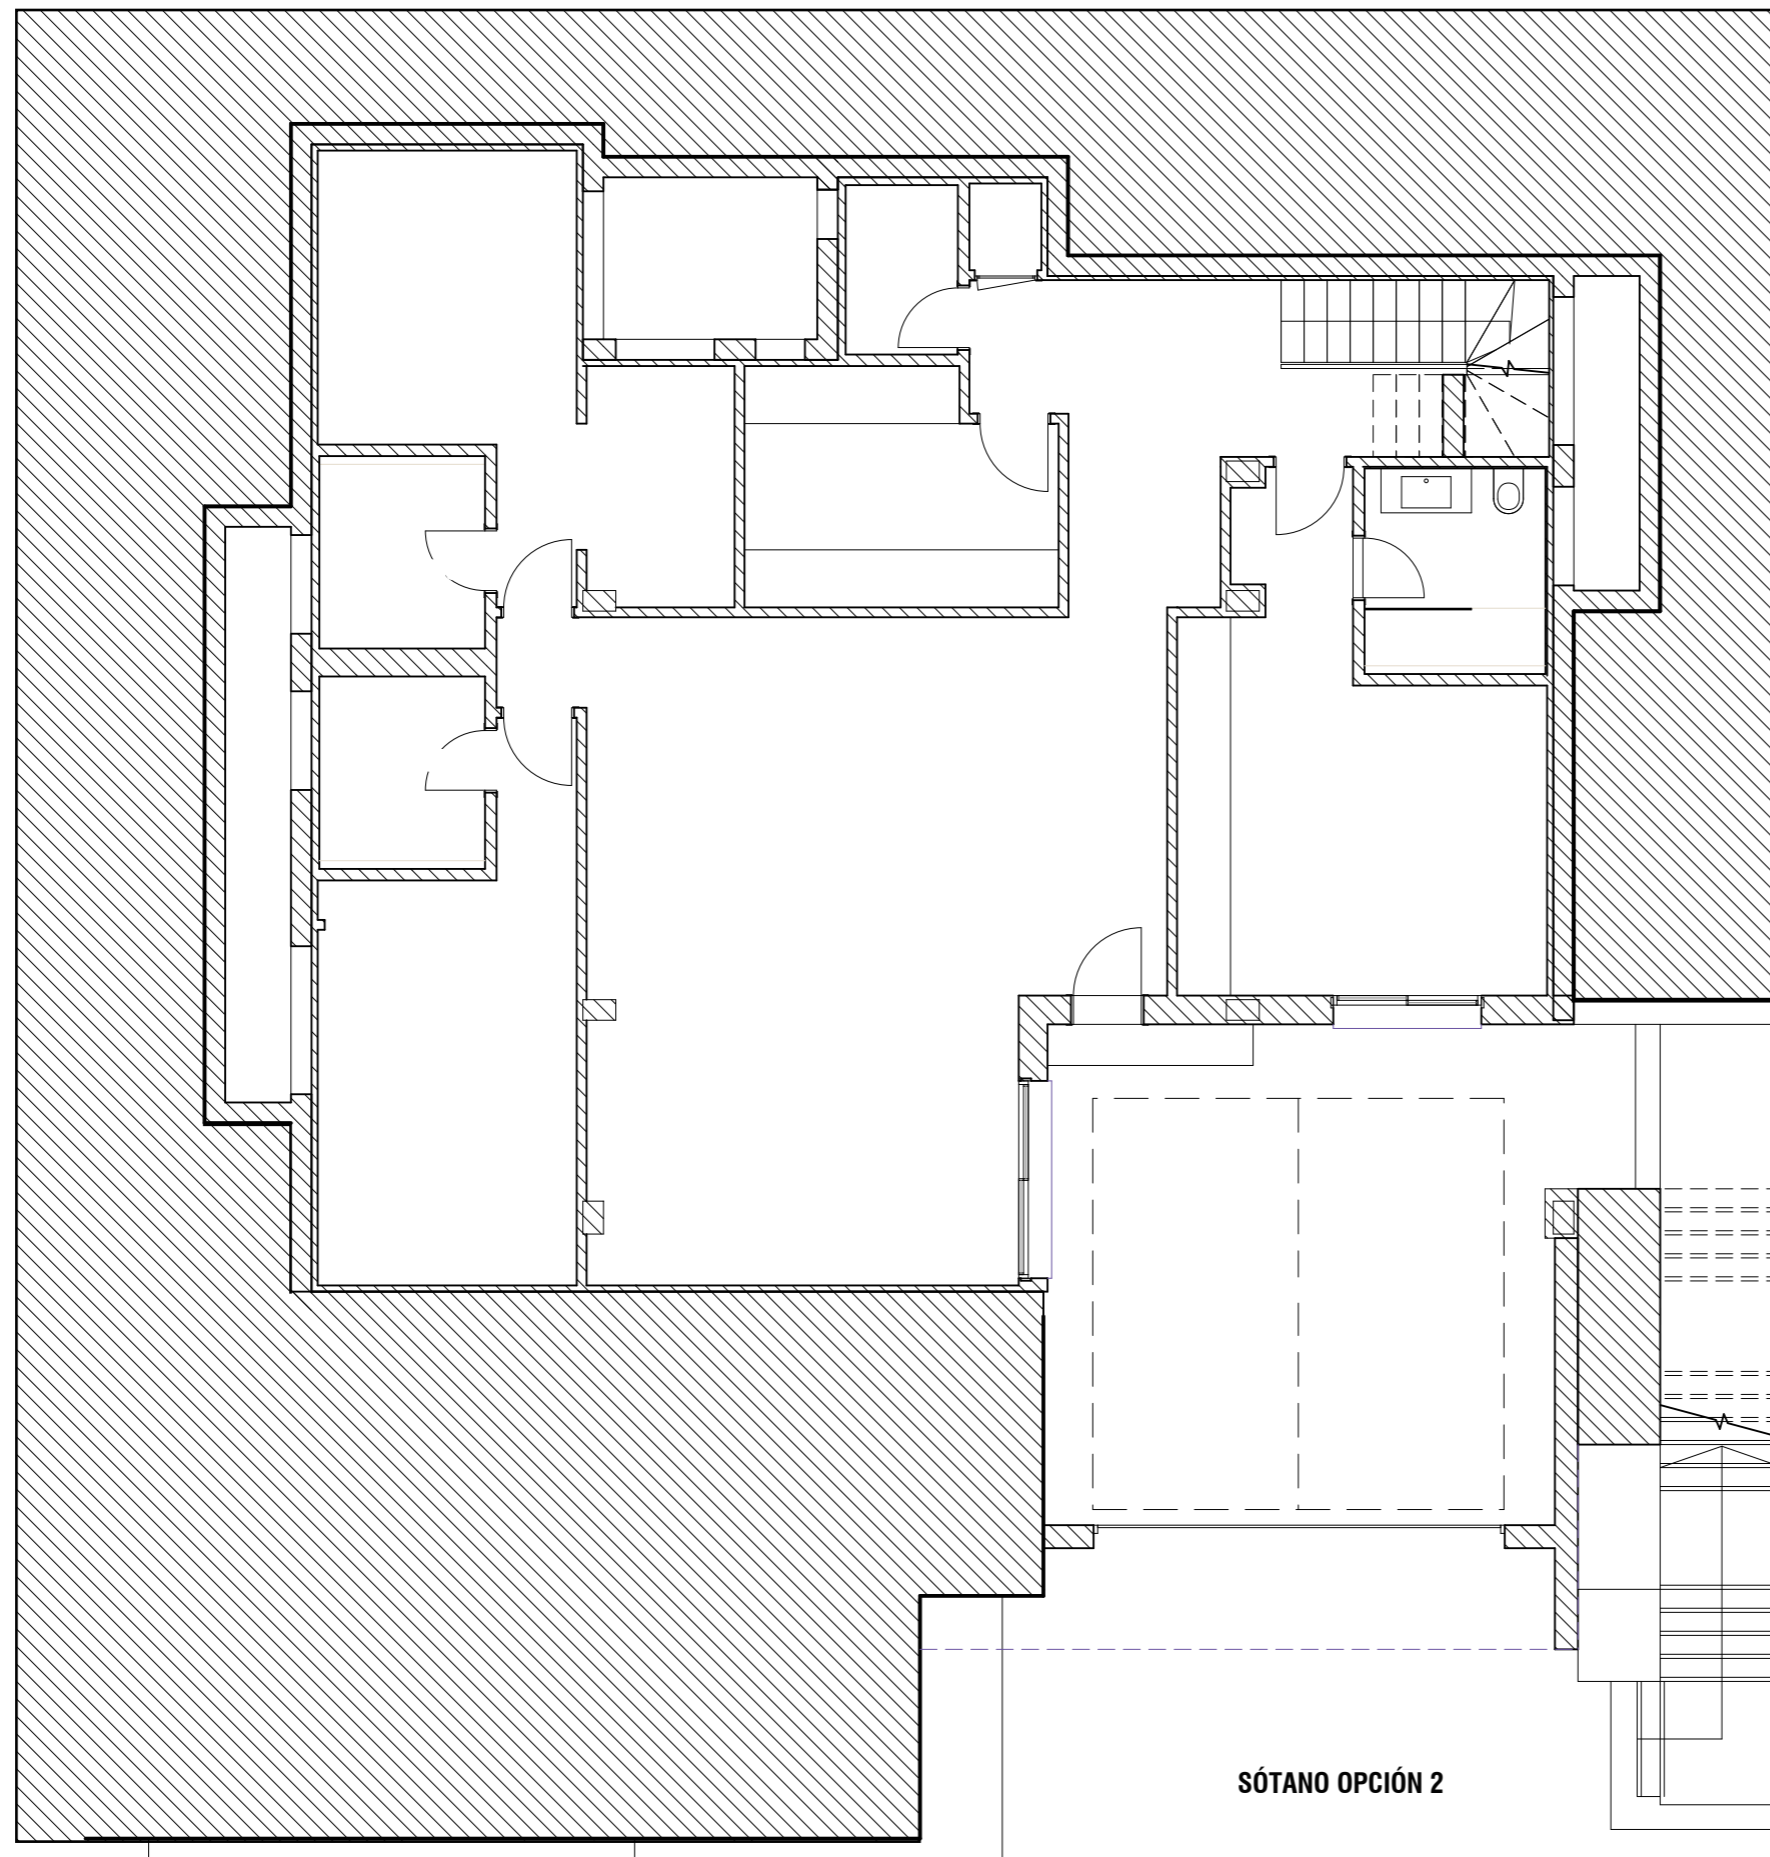

This document is purely informative and for marketing purposes only. It does not form part of any offer or contract between any of the parties in any way. All the information contained in this document is known to be accurate at time of production but is subject to change without prior notice. Any questions that may arise in the interpretation of these plans (sizes, heights, sections etc.) can be clarified by contacting the developer. Depictions of furniture and kitchens have been included for guidance and decorative purposes only.

Este documento es meramente informativo y solo tiene fines comerciales. No forma parte de ninguna oferta o contrato entre ninguna de las partes de ninguna manera. Se sabe que toda la información contenida en este documento es precisa en el momento de la producción, pero está sujeta a cambios sin previo aviso. Cualquier duda que pueda surgir en la interpretación de estos planos (tamaños, alturas, secciones, etc.) se puede aclarar contactando con el desarrollador. Se han incluido representaciones de muebles y cocinas solo con fines orientativos y decorativos.

SÓTANO OPCIÓN 2