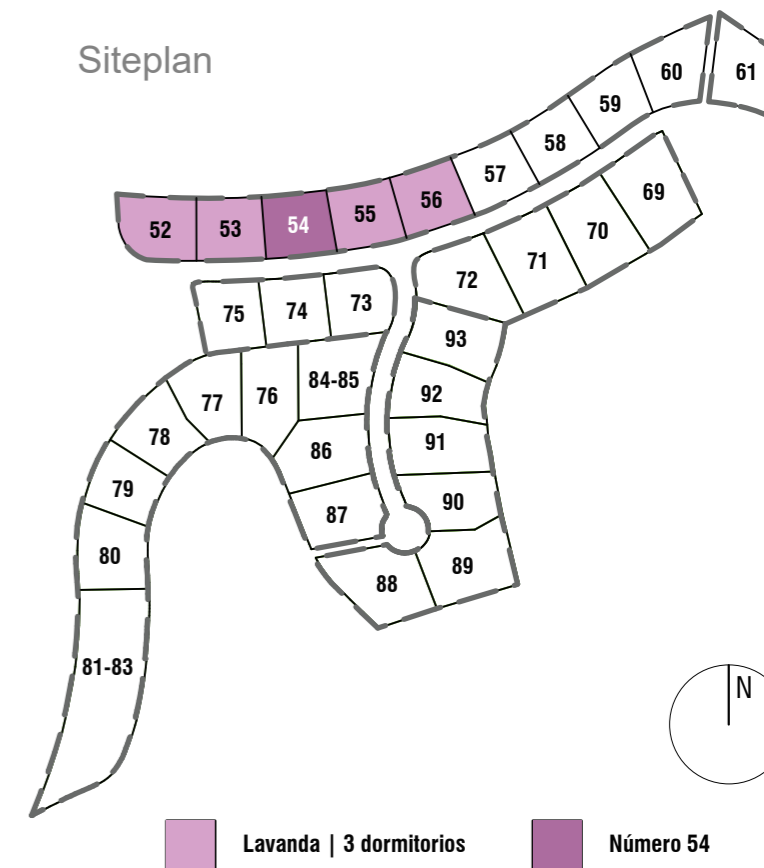

PLANTA BAJA

VILLA LAVANDA
3 DORMITORIOS

LA FINCA
de
J A S M I N E

Siteplan

This document is purely informative and for marketing purposes only. It does not form part of any offer or contract between any of the parties in any way. All the information contained in this document is known to be accurate at time of production but is subject to change without prior notice. Any questions that may arise in the interpretation of these plans (sizes, heights, sections etc.) can be clarified by contacting the developer. Depictions of furniture and kitchens have been included for guidance and decorative purposes only.

SÓTANO OPCIÓN 1

VILLA LAVANDA
3 DORMITORIOS

LA FINCA
de
J A S M I N E

Siteplan

This document is purely informative and for marketing purposes only. It does not form part of any offer or contract between any of the parties in any way. All the information contained in this document is known to be accurate at time of production but is subject to change without prior notice. Any questions that may arise in the interpretation of these plans (sizes, heights, sections etc.) can be clarified by contacting the developer. Depictions of furniture and kitchens have been included for guidance and decorative purposes only.

VILLA LAVANDA
3 DORMITORIOS

LA FINCA
de
J A S M I N E

Siteplan