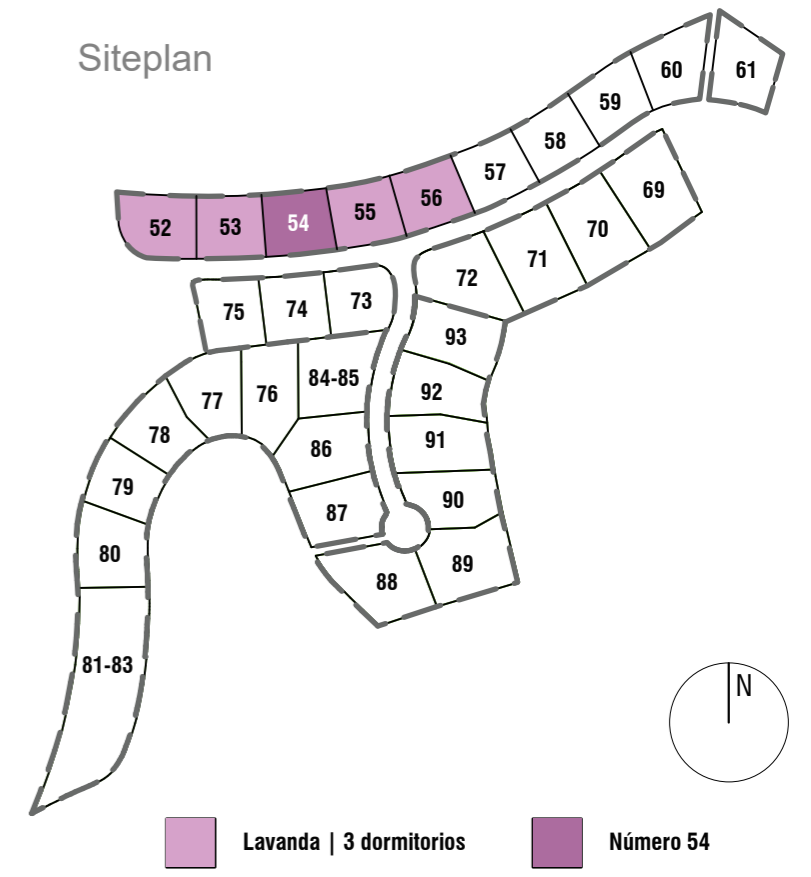

PLANTA BAJA

VILLA LAVANDA
3 DORMITORIOS

LA FINCA
de
J A S M I N E

Siteplan

This document is purely informative and for marketing purposes only. It does not form part of any offer or contract between any of the parties in any way. All the information contained in this document is known to be accurate at time of production but is subject to change without prior notice. Any questions that may arise in the interpretation of these plans (sizes, heights, sections etc.) can be clarified by contacting the developer. Depictions of furniture and kitchens have been included for guidance and decorative purposes only.

SÓTANO OPCIÓN 1

VILLA LAVANDA
3 DORMITORIOS

LA FINCA
de
J A S M I N E

Siteplan

This document is purely informative and for marketing purposes only. It does not form part of any offer or contract between any of the parties in any way. All the information contained in this document is known to be accurate at time of production but is subject to change without prior notice. Any questions that may arise in the interpretation of these plans (sizes, heights, sections etc.) can be clarified by contacting the developer. Depictions of furniture and kitchens have been included for guidance and decorative purposes only.

VILLA LAVANDA
3 DORMITORIOS

LA FINCA
de
J A S M I N E

Siteplan