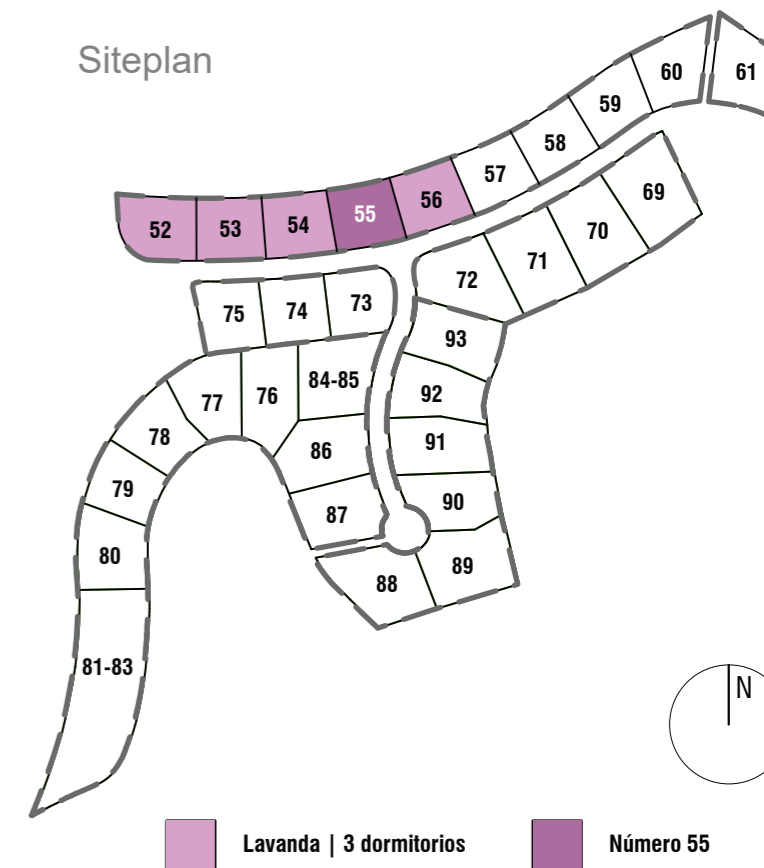

PLANTA BAJA

VILLA LAVANDA

3 DORMITORIOS

LA FINCA
de
J A S M I N E

Siteplan

This document is purely informative and for marketing purposes only. It does not form part of any offer or contract between any of the parties in any way. All the information contained in this document is known to be accurate at time of production but is subject to change without prior notice. Any questions that may arise in the interpretation of these plans (sizes, heights, sections etc.) can be clarified by contacting the developer. Depictions of furniture and kitchens have been included for guidance and decorative purposes only.

SÓTANO OPCIÓN 1

VILLA LAVANDA
3 DORMITORIOS

LA FINCA
de
J A S M I N E

Siteplan

This document is purely informative and for marketing purposes only. It does not form part of any offer or contract between any of the parties in any way. All the information contained in this document is known to be accurate at time of production but is subject to change without prior notice. Any questions that may arise in the interpretation of these plans (sizes, heights, sections etc.) can be clarified by contacting the developer. Depictions of furniture and kitchens have been included for guidance and decorative purposes only.

VILLA LAVANDA
3 DORMITORIOS

LA FINCA
de
J A S M I N E

Siteplan