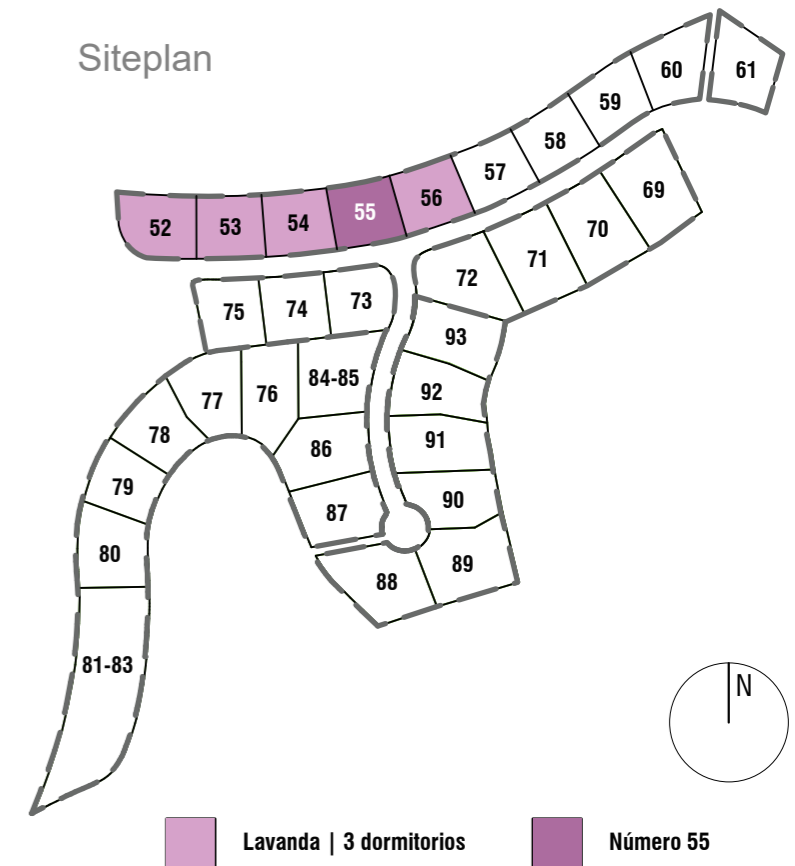

PLANTA BAJA

VILLA LAVANDA

3 DORMITORIOS

LA FINCA
de
J A S M I N E

Siteplan

This document is purely informative and for marketing purposes only. It does not form part of any offer or contract between any of the parties in any way. All the information contained in this document is known to be accurate at time of production but is subject to change without prior notice. Any questions that may arise in the interpretation of these plans (sizes, heights, sections etc.) can be clarified by contacting the developer. Depictions of furniture and kitchens have been included for guidance and decorative purposes only.

SÓTANO OPCIÓN 1

VILLA LAVANDA
3 DORMITORIOS

LA FINCA
de
J A S M I N E

Siteplan

This document is purely informative and for marketing purposes only. It does not form part of any offer or contract between any of the parties in any way. All the information contained in this document is known to be accurate at time of production but is subject to change without prior notice. Any questions that may arise in the interpretation of these plans (sizes, heights, sections etc.) can be clarified by contacting the developer. Depictions of furniture and kitchens have been included for guidance and decorative purposes only.

VILLA LAVANDA
3 DORMITORIOS

LA FINCA
de
J A S M I N E

Siteplan