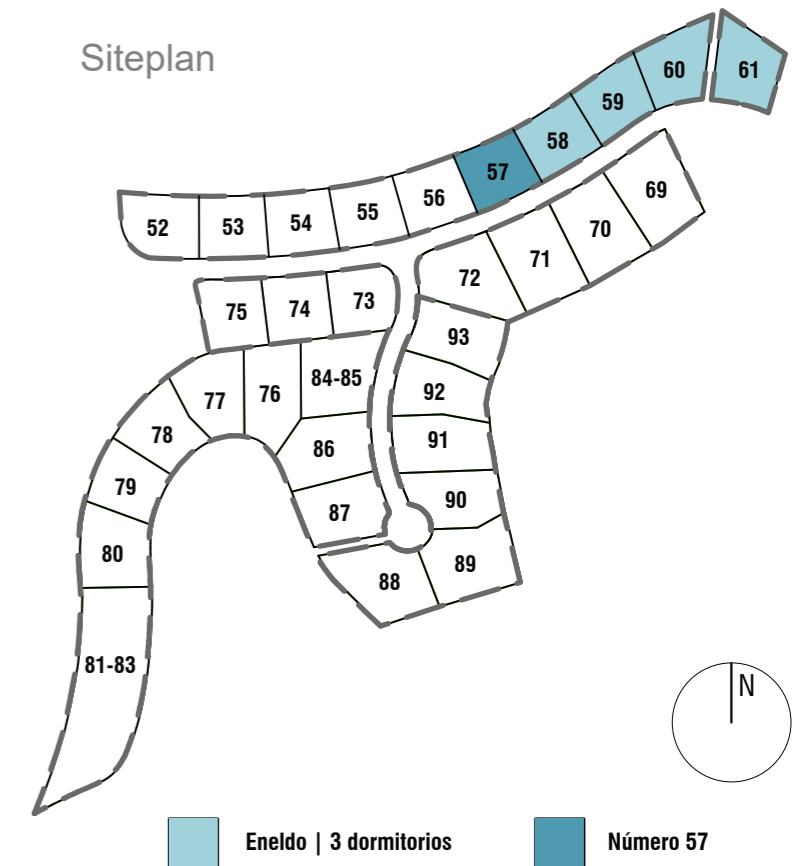

This document is purely informative and for marketing purposes only. It does not form part of any offer or contract between any of the parties in any way. All the information contained in this document is known to be accurate at time of production but is subject to change without prior notice. Any questions that may arise in the interpretation of these plans (sizes, heights, sections etc.) can be clarified by contacting the developer. Depictions of furniture and kitchens have been included for guidance and decorative purposes only.

Este documento es meramente informativo y solo tiene fines comerciales. No forma parte de ninguna oferta o contrato entre ninguna de las partes de ninguna manera. Se sabe que toda la información contenida en este documento es precisa en el momento de la producción, pero está sujeta a cambios sin previo aviso. Cualquier duda que pueda surgir en la interpretación de estos planos (tamaños, alturas, secciones, etc.) se puede aclarar contactando con el desarrollador. Se han incluido representaciones de muebles y cocinas solo con fines orientativos y decorativos.

VILLA ENELDO
3 DORMITORIOS

LA FINCA
de
J A S M I N E

Siteplan