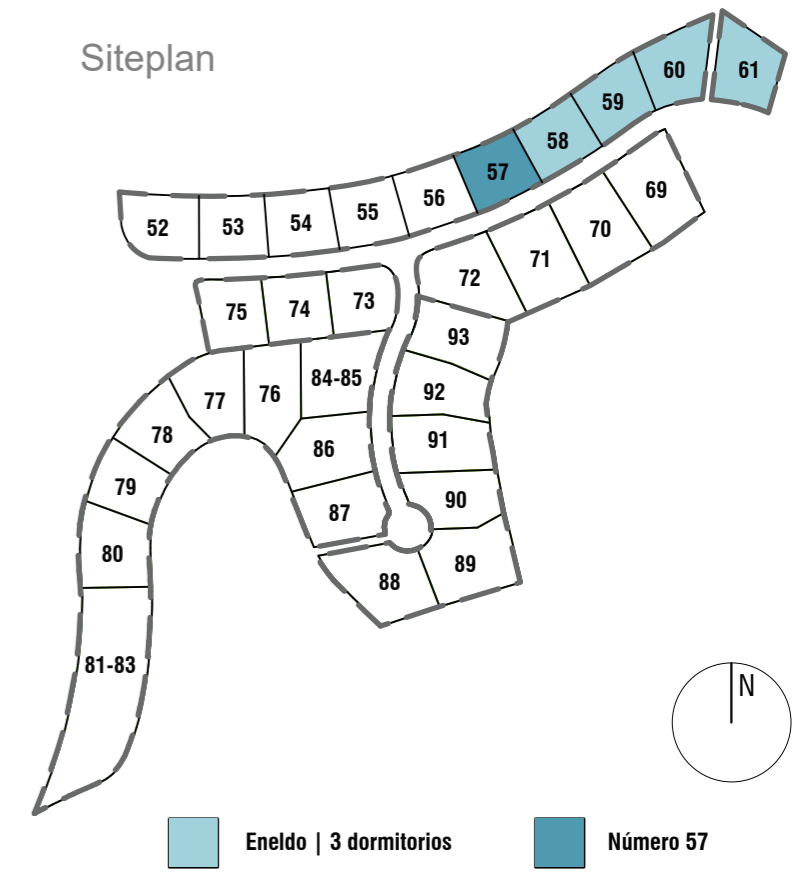

PLANTA BAJA

VILLA ENELDO
3 DORMITORIOS

LA FINCA
de
J A S M I N E

Siteplan

Eneldo | 3 dormitorios Número 57

SÓTANO OPCIÓN 1

This document is purely informative and for marketing purposes only. It does not form part of any offer or contract between any of the parties in any way. All the information contained in this document is known to be accurate at time of production but is subject to change without prior notice. Any questions that may arise in the interpretation of these plans (sizes, heights, sections etc.) can be clarified by contacting the developer. Depictions of furniture and kitchens have been included for guidance and decorative purposes only.