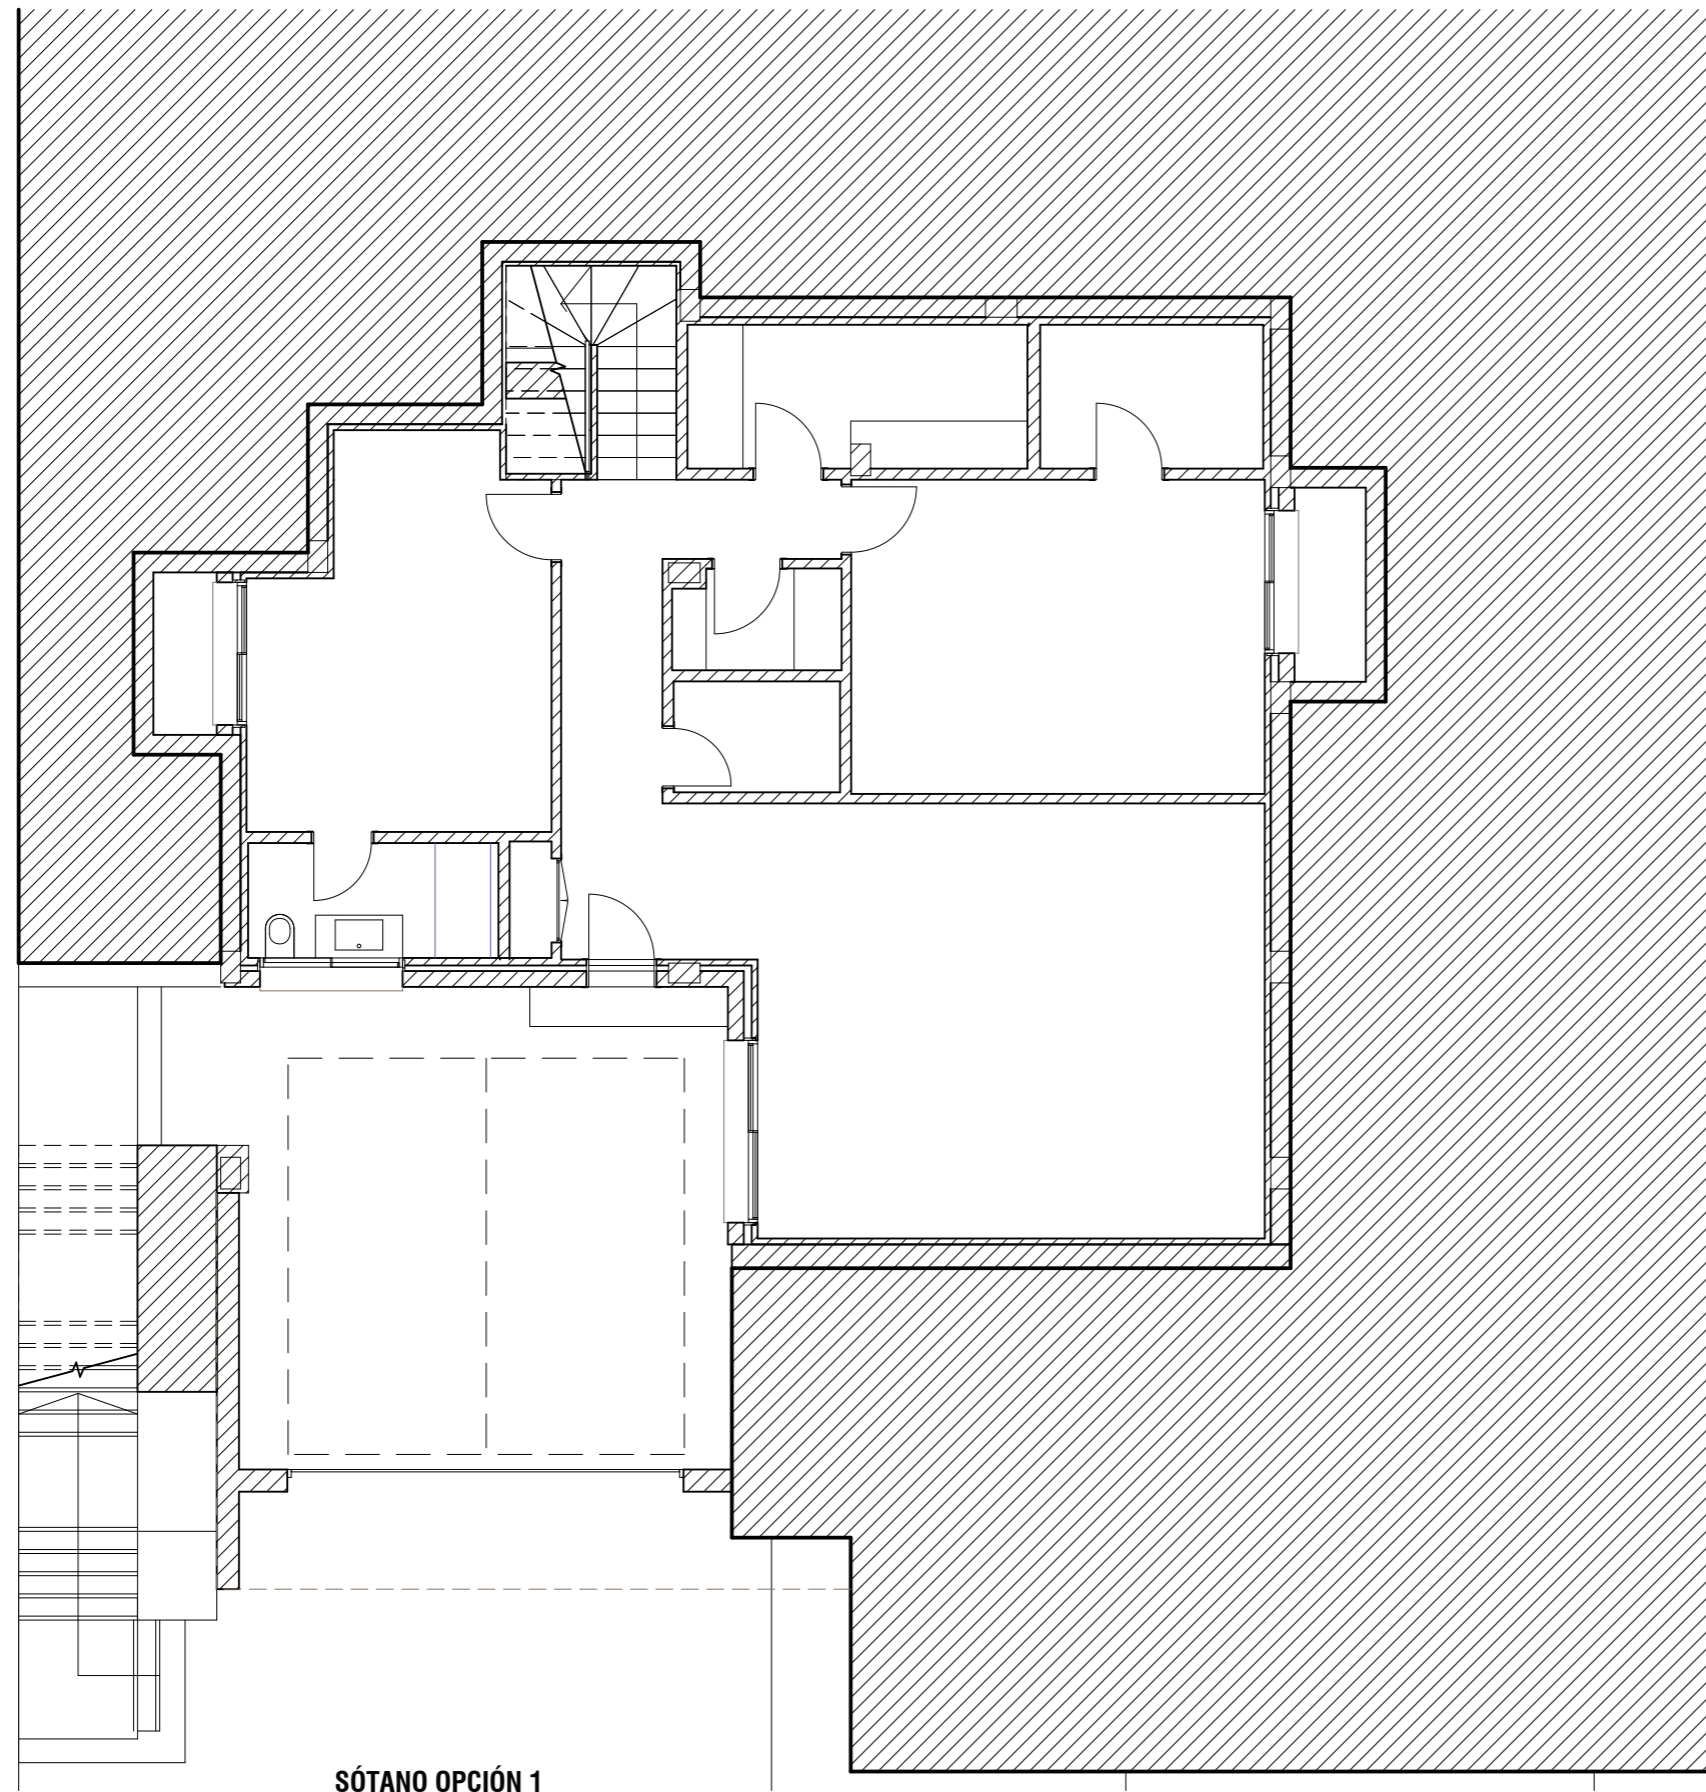

PLANTA BAJA

VILLA ENELDO
3 DORMITORIOS

LA FINCA
de
J A S M I N E

Siteplan

Eneldo | 3 dormitorios Número 57

SÓTANO OPCIÓN 1

This document is purely informative and for marketing purposes only. It does not form part of any offer or contract between any of the parties in any way. All the information contained in this document is known to be accurate at time of production but is subject to change without prior notice. Any questions that may arise in the interpretation of these plans (sizes, heights, sections etc.) can be clarified by contacting the developer. Depictions of furniture and kitchens have been included for guidance and decorative purposes only.