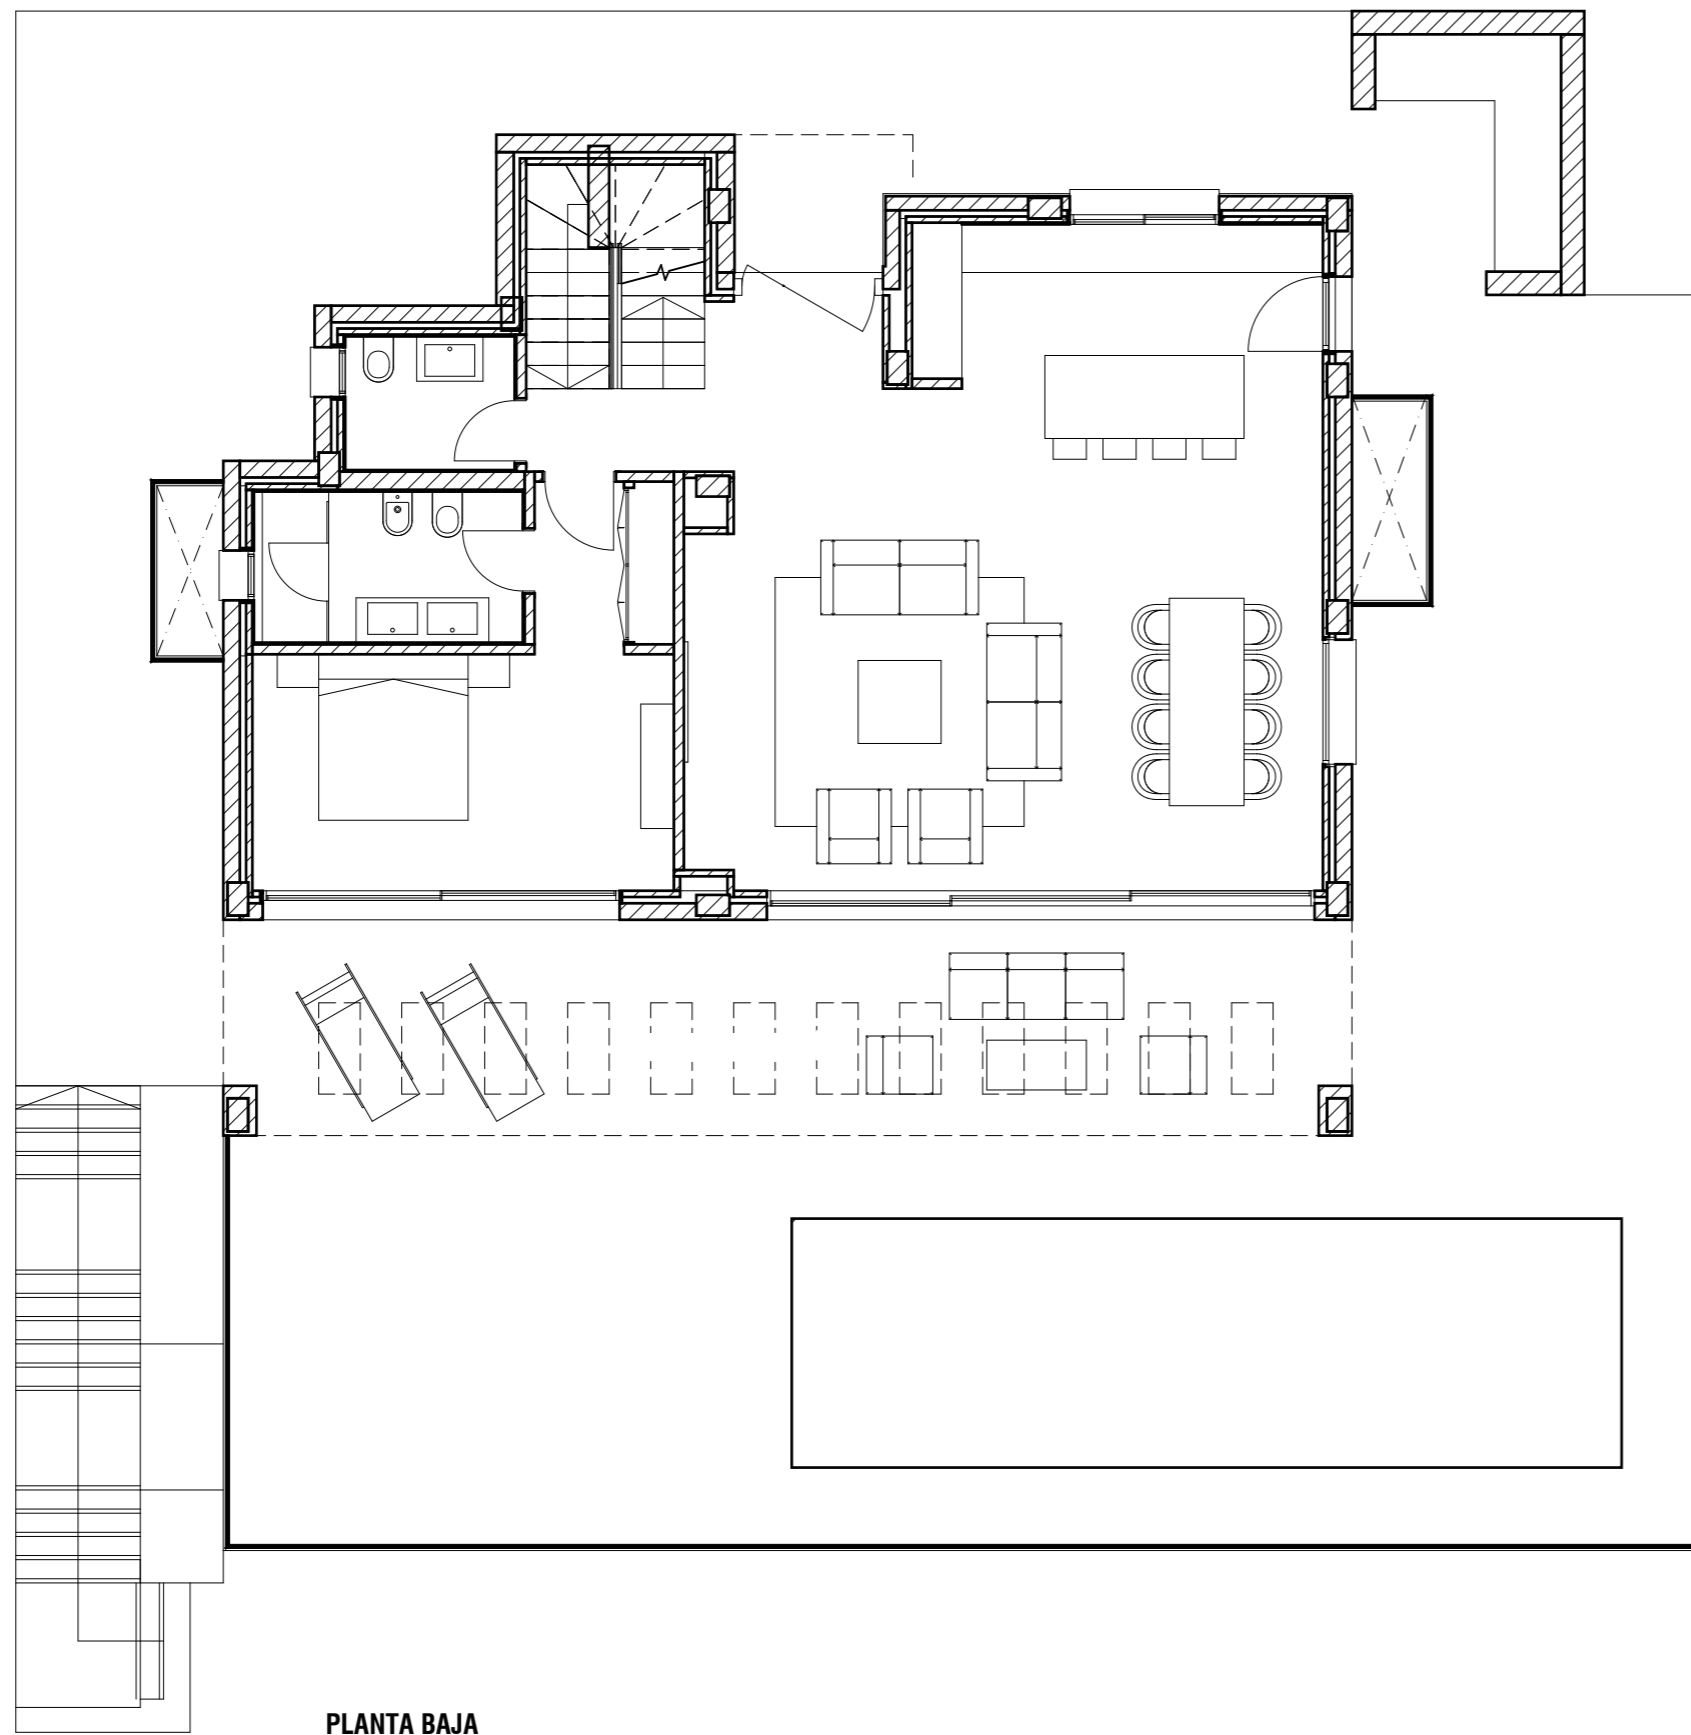

PLANTA PRIMERA

VILLA ENELDO
3 DORMITORIOS

LA FINCA
de
J A S M I N E

Siteplan

This document is purely informative and for marketing purposes only. It does not form part of any offer or contract between any of the parties in any way. All the information contained in this document is known to be accurate at time of production but is subject to change without prior notice. Any questions that may arise in the interpretation of these plans (sizes, heights, sections etc.) can be clarified by contacting the developer. Depictions of furniture and kitchens have been included for guidance and decorative purposes only.

PLANTA BAJA

VILLA ENELDO
3 DORMITORIOS

LA FINCA
de
J A S M I N E

Siteplan

Eneldo | 3 dormitorios Número 57

SÓTANO OPCIÓN 1

This document is purely informative and for marketing purposes only. It does not form part of any offer or contract between any of the parties in any way. All the information contained in this document is known to be accurate at time of production but is subject to change without prior notice. Any questions that may arise in the interpretation of these plans (sizes, heights, sections etc.) can be clarified by contacting the developer. Depictions of furniture and kitchens have been included for guidance and decorative purposes only.