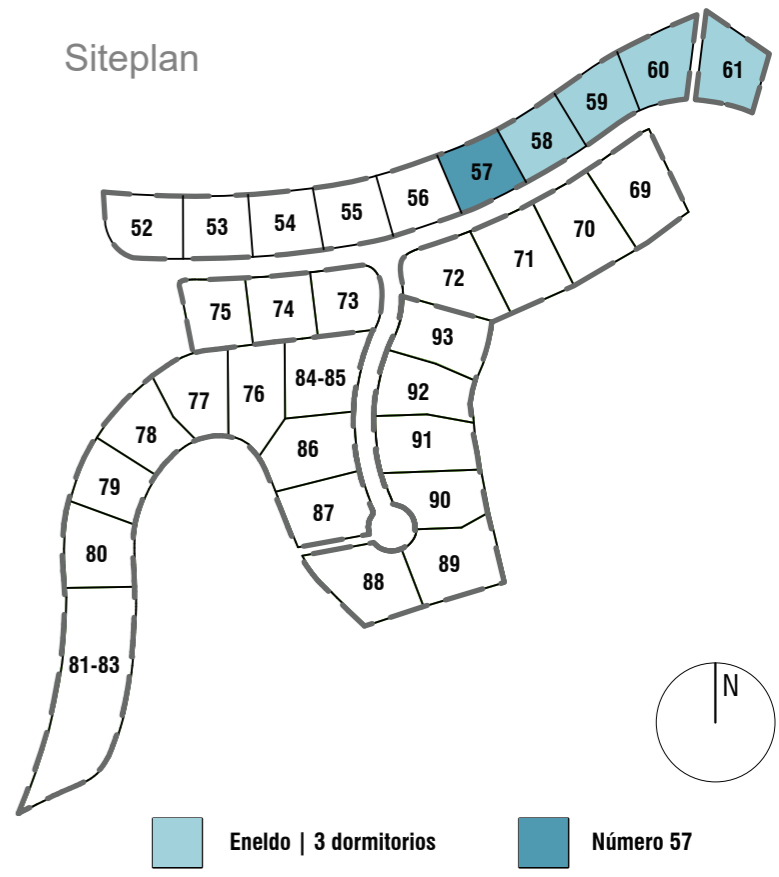

PLANTA PRIMERA

VILLA ENELDO
3 DORMITORIOS

LA FINCA
de
J A S M I N E

Siteplan

This document is purely informative and for marketing purposes only. It does not form part of any offer or contract between any of the parties in any way. All the information contained in this document is known to be accurate at time of production but is subject to change without prior notice. Any questions that may arise in the interpretation of these plans (sizes, heights, sections etc.) can be clarified by contacting the developer. Depictions of furniture and kitchens have been included for guidance and decorative purposes only.

PLANTA BAJA

VILLA ENELDO
3 DORMITORIOS

LA FINCA
de
J A S M I N E

Siteplan

Eneldo | 3 dormitorios Número 57

SÓTANO OPCIÓN 1

This document is purely informative and for marketing purposes only. It does not form part of any offer or contract between any of the parties in any way. All the information contained in this document is known to be accurate at time of production but is subject to change without prior notice. Any questions that may arise in the interpretation of these plans (sizes, heights, sections etc.) can be clarified by contacting the developer. Depictions of furniture and kitchens have been included for guidance and decorative purposes only.

SÓTANO OPCIÓN 2

VILLA ENELDO
3 DORMITORIOS

LA FINCA
de
J A S M I N E

Siteplan