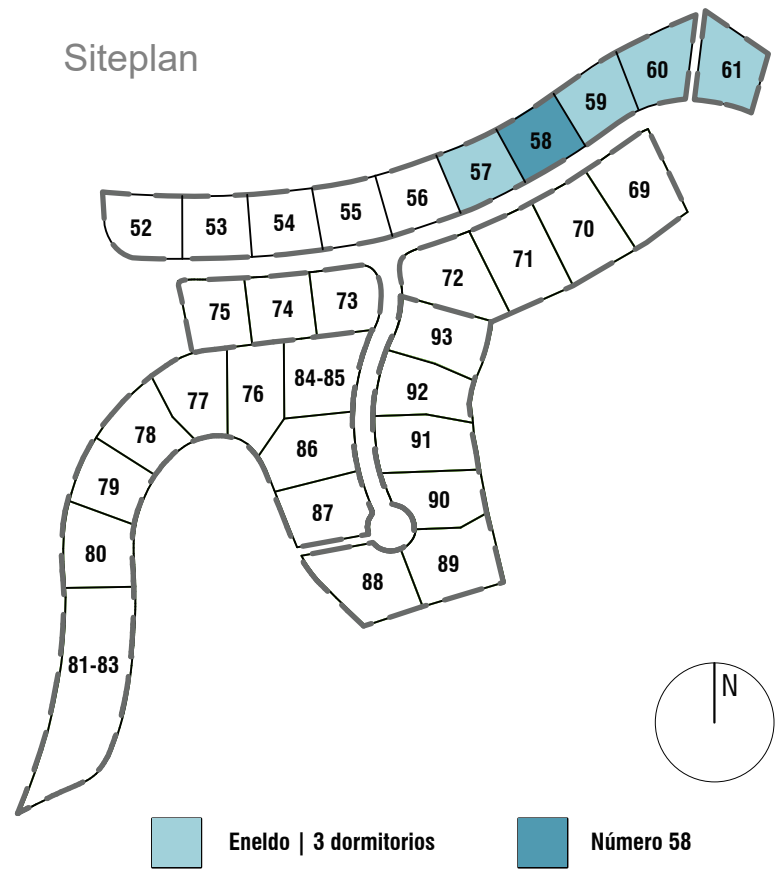

PLANTA PRIMERA

VILLA ENELDO  
3 DORMITORIOS

LA FINCA  
de  
J A S M I N E

Siteplan

This document is purely informative and for marketing purposes only. It does not form part of any offer or contract between any of the parties in any way. All the information contained in this document is known to be accurate at time of production but is subject to change without prior notice. Any questions that may arise in the interpretation of these plans (sizes, heights, sections etc.) can be clarified by contacting the developer. Depictions of furniture and kitchens have been included for guidance and decorative purposes only.

VILLA ENELDO  
3 DORMITORIOS

LA FINCA  
de  
J A S M I N E

Siteplan

**SÓTANO OPCIÓN 1**

This document is purely informative and for marketing purposes only. It does not form part of any offer or contract between any of the parties in any way. All the information contained in this document is known to be accurate at time of production but is subject to change without prior notice. Any questions that may arise in the interpretation of these plans (sizes, heights, sections etc.) can be clarified by contacting the developer. Depictions of furniture and kitchens have been included for guidance and decorative purposes only.

SÓTANO OPCIÓN 2

VILLA ENELDO  
3 DORMITORIOS

LA FINCA  
de  
J A S M I N E

Siteplan