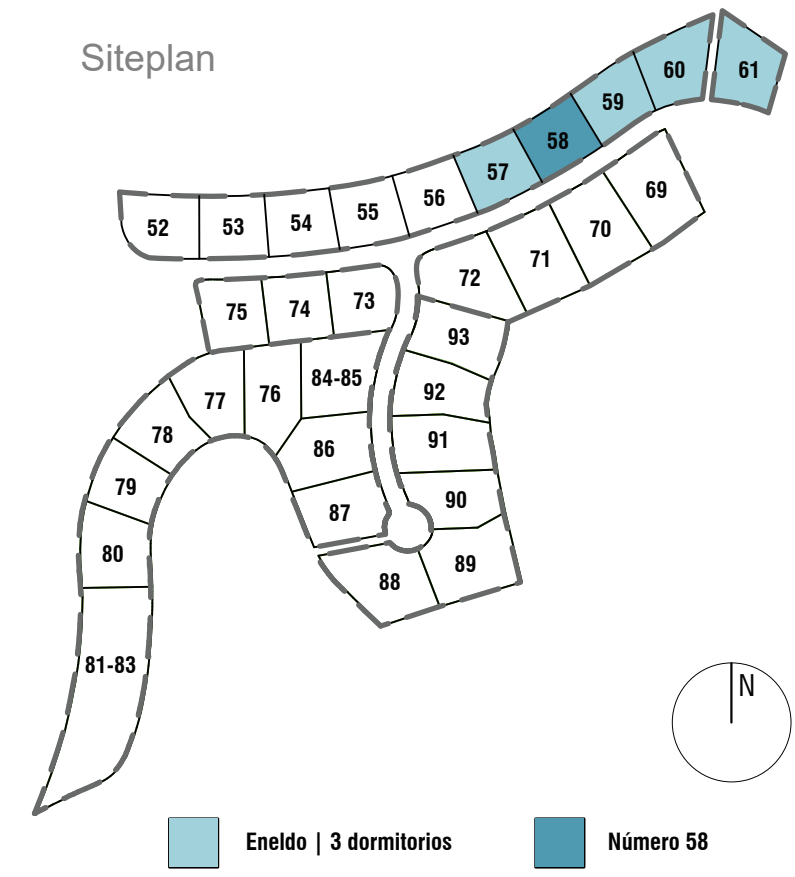

VILLA ENELDO  
3 DORMITORIOS

LA FINCA  
de  
J A S M I N E

Siteplan

**SÓTANO OPCIÓN 1**

This document is purely informative and for marketing purposes only. It does not form part of any offer or contract between any of the parties in any way. All the information contained in this document is known to be accurate at time of production but is subject to change without prior notice. Any questions that may arise in the interpretation of these plans (sizes, heights, sections etc.) can be clarified by contacting the developer. Depictions of furniture and kitchens have been included for guidance and decorative purposes only.

**VILLA ENELDO**  
3 DORMITORIOS

LA FINCA  
de  
**J A S M I N E**

Siteplan

This document is purely informative and for marketing purposes only. It does not form part of any offer or contract between any of the parties in any way. All the information contained in this document is known to be accurate at time of production but is subject to change without prior notice. Any questions that may arise in the interpretation of these plans (sizes, heights, sections etc.) can be clarified by contacting the developer. Depictions of furniture and kitchens have been included for guidance and decorative purposes only.