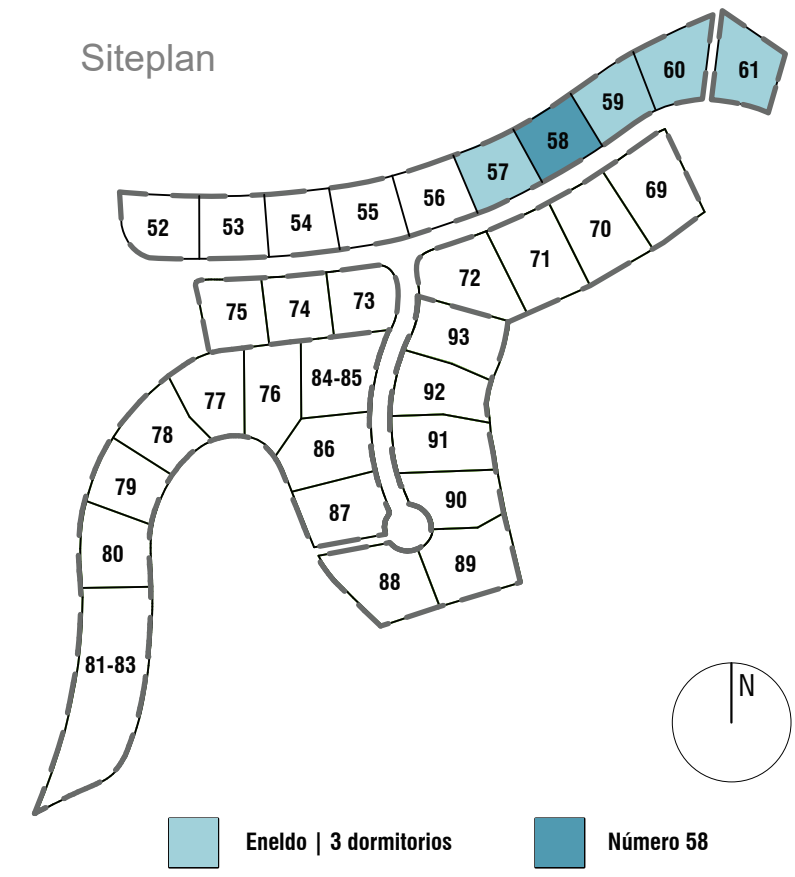

VILLA ENELDO  
3 DORMITORIOS

LA FINCA  
de  
J A S M I N E

Siteplan

**SÓTANO OPCIÓN 1**

This document is purely informative and for marketing purposes only. It does not form part of any offer or contract between any of the parties in any way. All the information contained in this document is known to be accurate at time of production but is subject to change without prior notice. Any questions that may arise in the interpretation of these plans (sizes, heights, sections etc.) can be clarified by contacting the developer. Depictions of furniture and kitchens have been included for guidance and decorative purposes only.