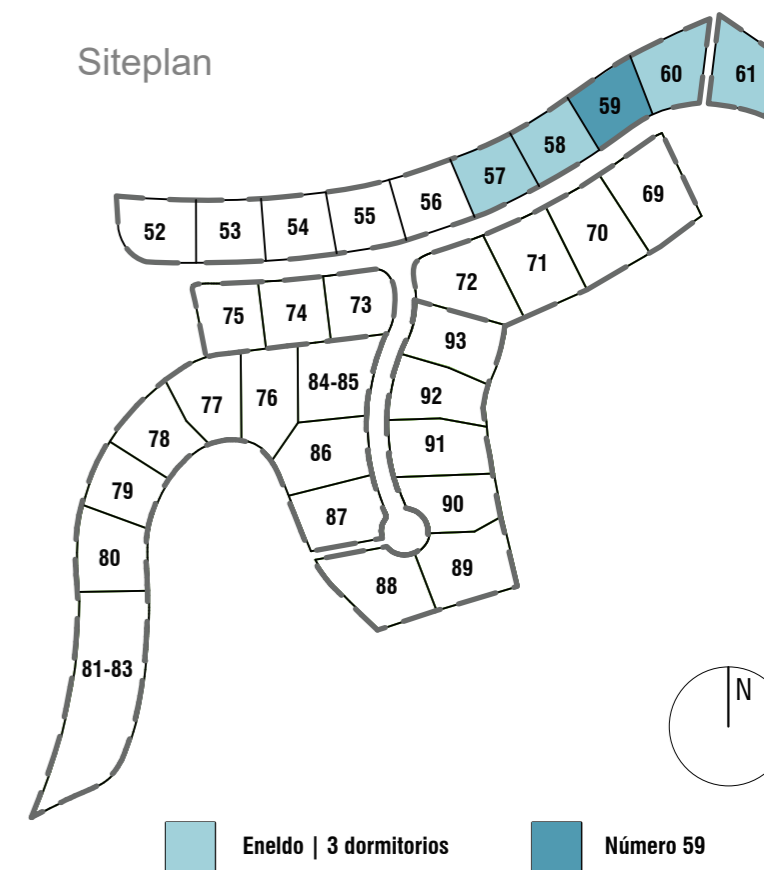

PLANTA PRIMERA

VILLA ENELDO
3 DORMITORIOS

LA FINCA
de
J A S M I N E

Siteplan

This document is purely informative and for marketing purposes only. It does not form part of any offer or contract between any of the parties in any way. All the information contained in this document is known to be accurate at time of production but is subject to change without prior notice. Any questions that may arise in the interpretation of these plans (sizes, heights, sections etc.) can be clarified by contacting the developer. Depictions of furniture and kitchens have been included for guidance and decorative purposes only.

VILLA ENELDO
3 DORMITORIOS

LA FINCA
de
J A S M I N E

Siteplan

SÓTANO OPCIÓN 1

This document is purely informative and for marketing purposes only. It does not form part of any offer or contract between any of the parties in any way. All the information contained in this document is known to be accurate at time of production but is subject to change without prior notice. Any questions that may arise in the interpretation of these plans (sizes, heights, sections etc.) can be clarified by contacting the developer. Depictions of furniture and kitchens have been included for guidance and decorative purposes only.