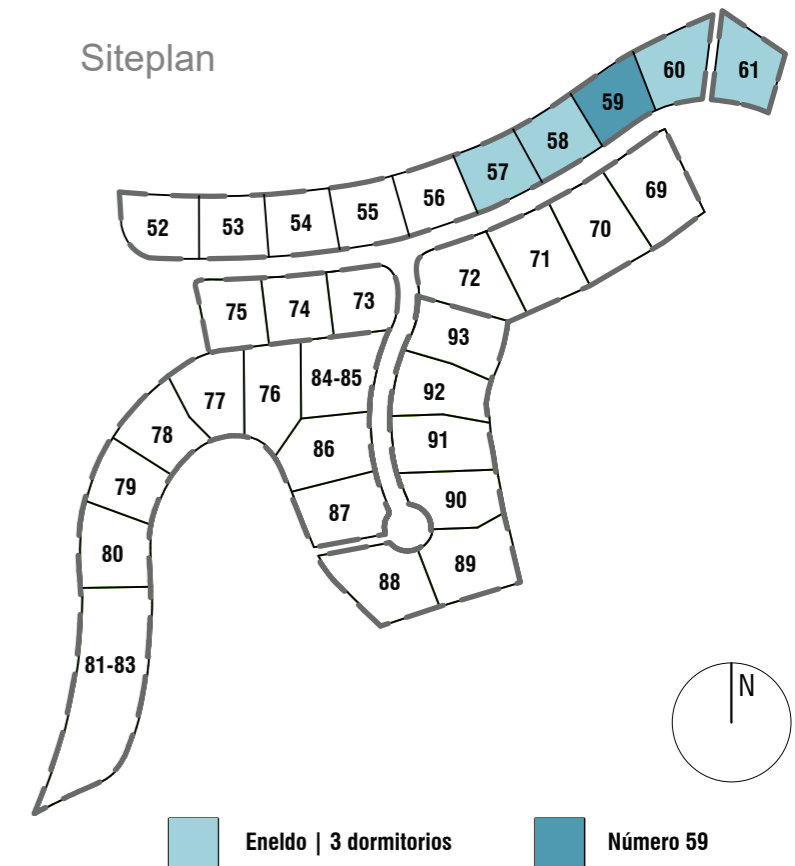

This document is purely informative and for marketing purposes only. It does not form part of any offer or contract between any of the parties in any way. All the information contained in this document is known to be accurate at time of production but is subject to change without prior notice. Any questions that may arise in the interpretation of these plans (sizes, heights, sections etc.) can be clarified by contacting the developer. Depictions of furniture and kitchens have been included for guidance and decorative purposes only.

Este documento es meramente informativo y solo tiene fines comerciales. No forma parte de ninguna oferta o contrato entre ninguna de las partes de ninguna manera. Se sabe que toda la información contenida en este documento es precisa en el momento de la producción, pero está sujeta a cambios sin previo aviso. Cualquier duda que pueda surgir en la interpretación de estos planos (tamaños, alturas, secciones, etc.) se puede aclarar contactando con el desarrollador. Se han incluido representaciones de muebles y cocinas solo con fines orientativos y decorativos.

VILLA ENELDO
3 DORMITORIOS

LA FINCA
de
J A S M I N E

Siteplan