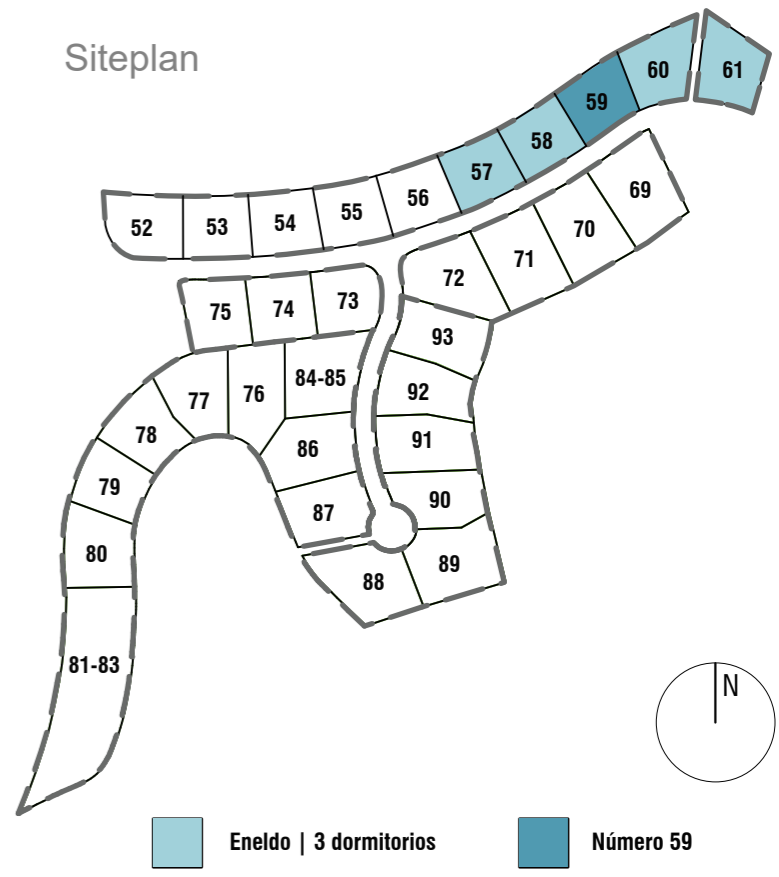

PLANTA PRIMERA

VILLA ENELDO
3 DORMITORIOS

LA FINCA
de
J A S M I N E

Siteplan

This document is purely informative and for marketing purposes only. It does not form part of any offer or contract between any of the parties in any way. All the information contained in this document is known to be accurate at time of production but is subject to change without prior notice. Any questions that may arise in the interpretation of these plans (sizes, heights, sections etc.) can be clarified by contacting the developer. Depictions of furniture and kitchens have been included for guidance and decorative purposes only.

SÓTANO OPCIÓN 2

VILLA ENELDO
3 DORMITORIOS

LA FINCA
de
J A S M I N E

Siteplan