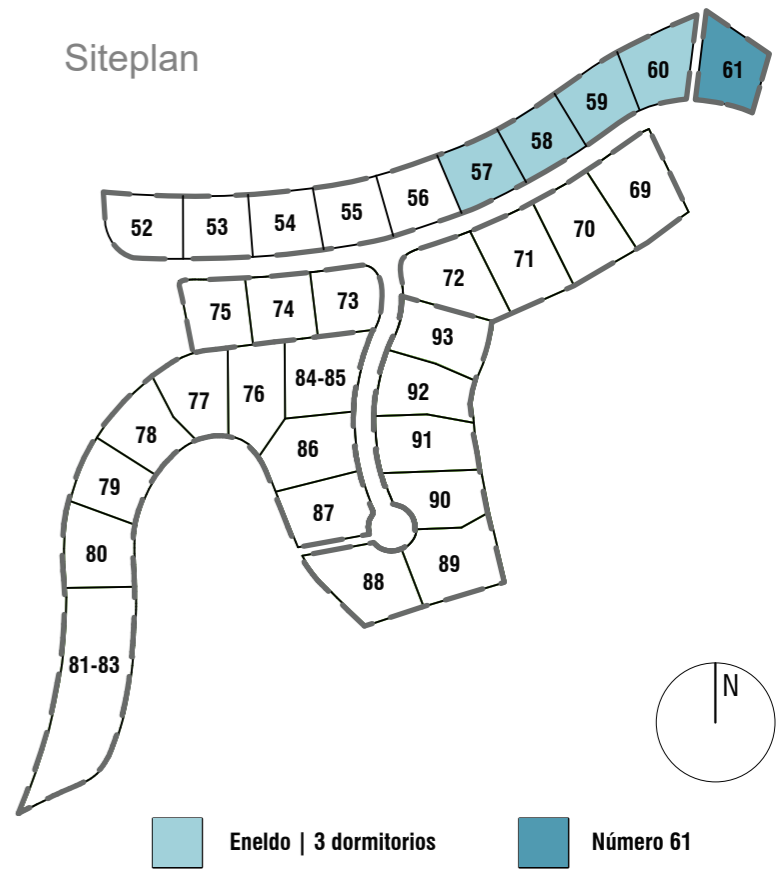

PLANTA PRIMERA

VILLA ENELDO  
3 DORMITORIOS

LA FINCA  
de  
J A S M I N E

Siteplan

This document is purely informative and for marketing purposes only. It does not form part of any offer or contract between any of the parties in any way. All the information contained in this document is known to be accurate at time of production but is subject to change without prior notice. Any questions that may arise in the interpretation of these plans (sizes, heights, sections etc.) can be clarified by contacting the developer. Depictions of furniture and kitchens have been included for guidance and decorative purposes only.

PLANTA BAJA

VILLA ENELDO  
3 DORMITORIOS

LA FINCA  
de  
J A S M I N E

Siteplan

**SÓTANO OPCIÓN 1**

This document is purely informative and for marketing purposes only. It does not form part of any offer or contract between any of the parties in any way. All the information contained in this document is known to be accurate at time of production but is subject to change without prior notice. Any questions that may arise in the interpretation of these plans (sizes, heights, sections etc.) can be clarified by contacting the developer. Depictions of furniture and kitchens have been included for guidance and decorative purposes only.

SÓTANO OPCIÓN 2

VILLA ENELDO  
3 DORMITORIOS

LA FINCA  
de  
J A S M I N E

Siteplan