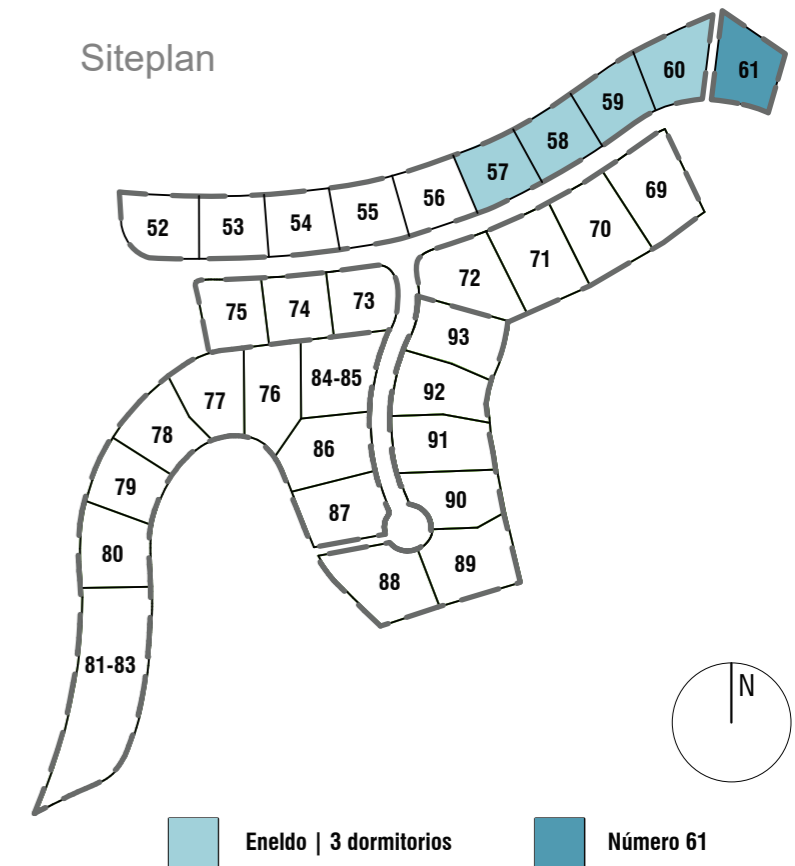

PLANTA BAJA

VILLA ENELDO  
3 DORMITORIOS

LA FINCA  
de  
J A S M I N E

Siteplan

**SÓTANO OPCIÓN 1**

This document is purely informative and for marketing purposes only. It does not form part of any offer or contract between any of the parties in any way. All the information contained in this document is known to be accurate at time of production but is subject to change without prior notice. Any questions that may arise in the interpretation of these plans (sizes, heights, sections etc.) can be clarified by contacting the developer. Depictions of furniture and kitchens have been included for guidance and decorative purposes only.

**VILLA ENELDO**  
3 DORMITORIOS

LA FINCA  
de  
**J A S M I N E**

Siteplan

This document is purely informative and for marketing purposes only. It does not form part of any offer or contract between any of the parties in any way. All the information contained in this document is known to be accurate at time of production but is subject to change without prior notice. Any questions that may arise in the interpretation of these plans (sizes, heights, sections etc.) can be clarified by contacting the developer. Depictions of furniture and kitchens have been included for guidance and decorative purposes only.