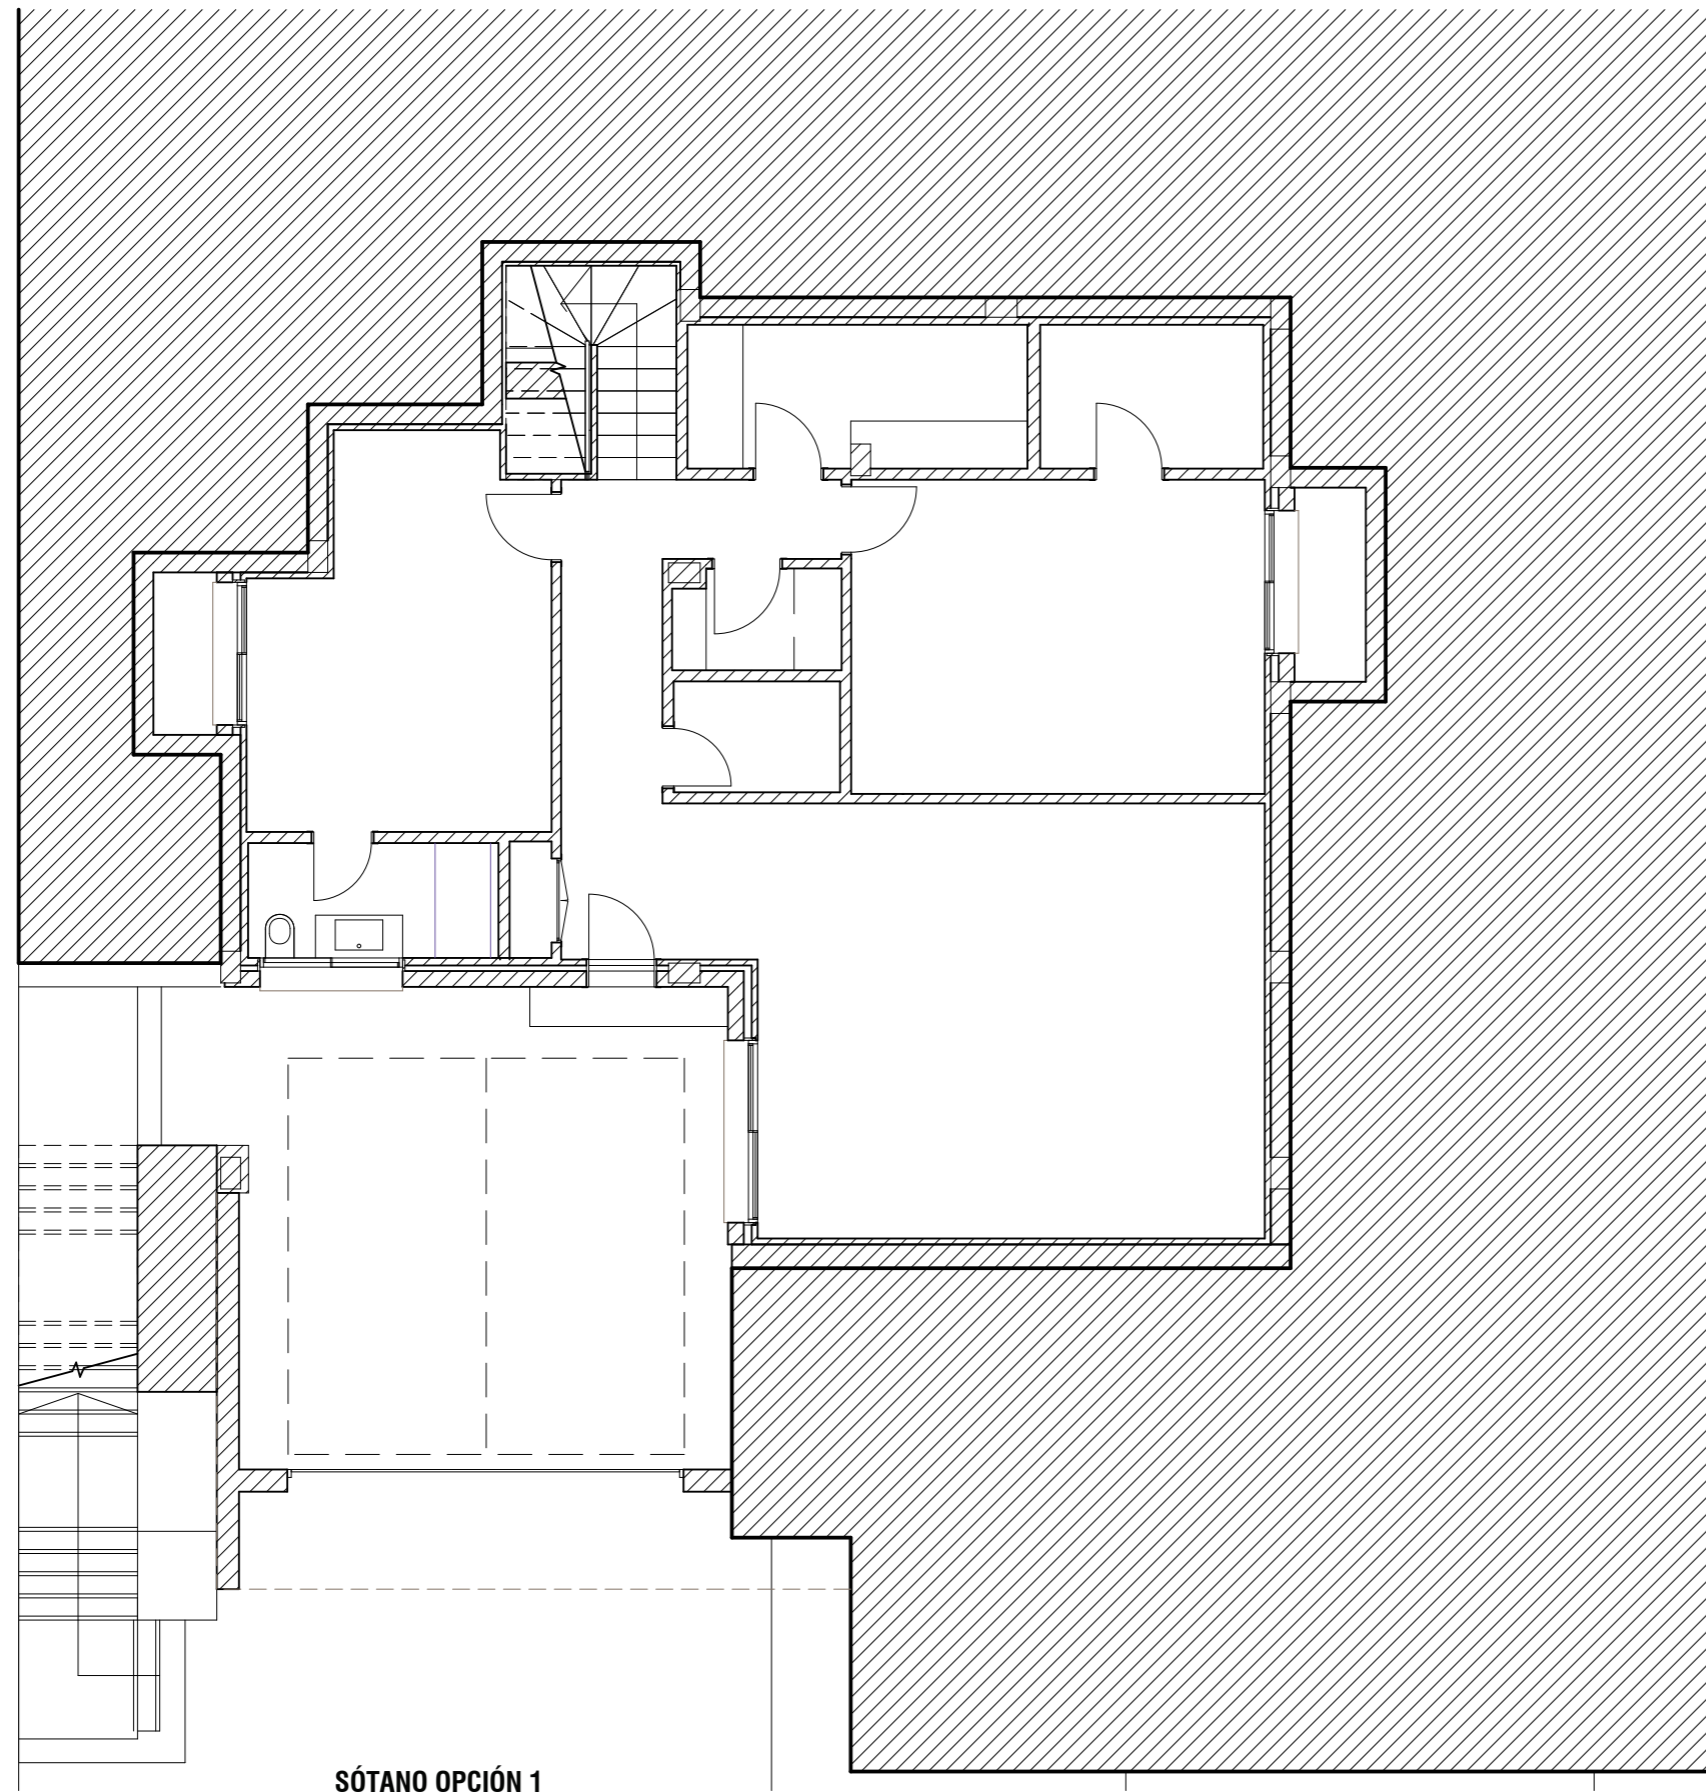

PLANTA BAJA

VILLA ENELDO  
3 DORMITORIOS

LA FINCA  
de  
J A S M I N E

Siteplan

**SÓTANO OPCIÓN 1**

This document is purely informative and for marketing purposes only. It does not form part of any offer or contract between any of the parties in any way. All the information contained in this document is known to be accurate at time of production but is subject to change without prior notice. Any questions that may arise in the interpretation of these plans (sizes, heights, sections etc.) can be clarified by contacting the developer. Depictions of furniture and kitchens have been included for guidance and decorative purposes only.