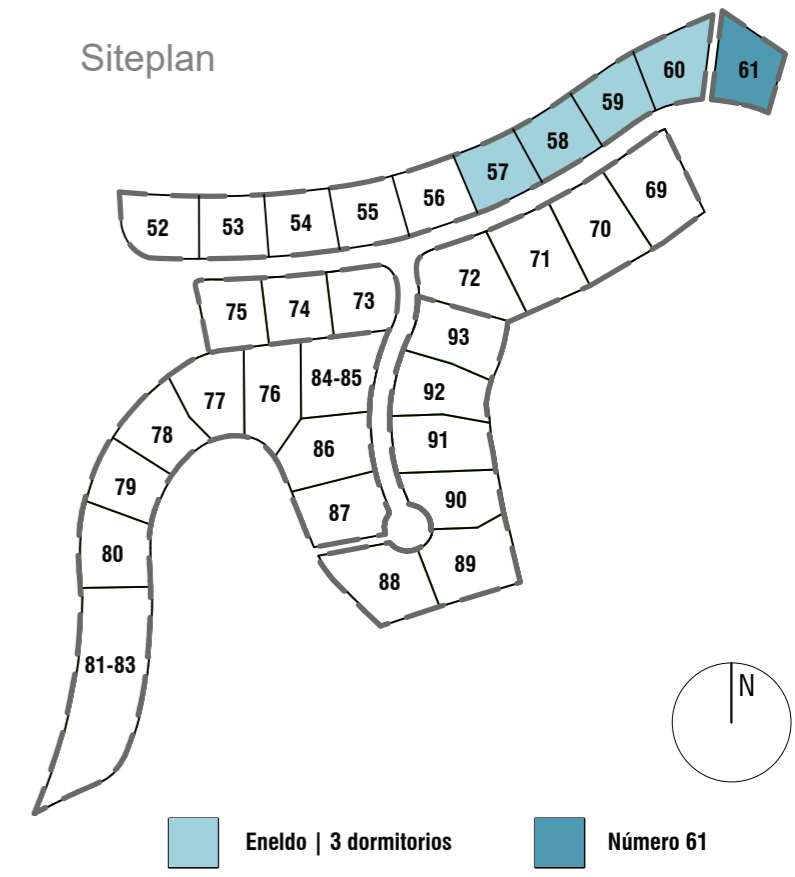

PLANTA BAJA

VILLA ENELDO  
3 DORMITORIOS

LA FINCA  
de  
J A S M I N E

Siteplan

**SÓTANO OPCIÓN 1**

This document is purely informative and for marketing purposes only. It does not form part of any offer or contract between any of the parties in any way. All the information contained in this document is known to be accurate at time of production but is subject to change without prior notice. Any questions that may arise in the interpretation of these plans (sizes, heights, sections etc.) can be clarified by contacting the developer. Depictions of furniture and kitchens have been included for guidance and decorative purposes only.