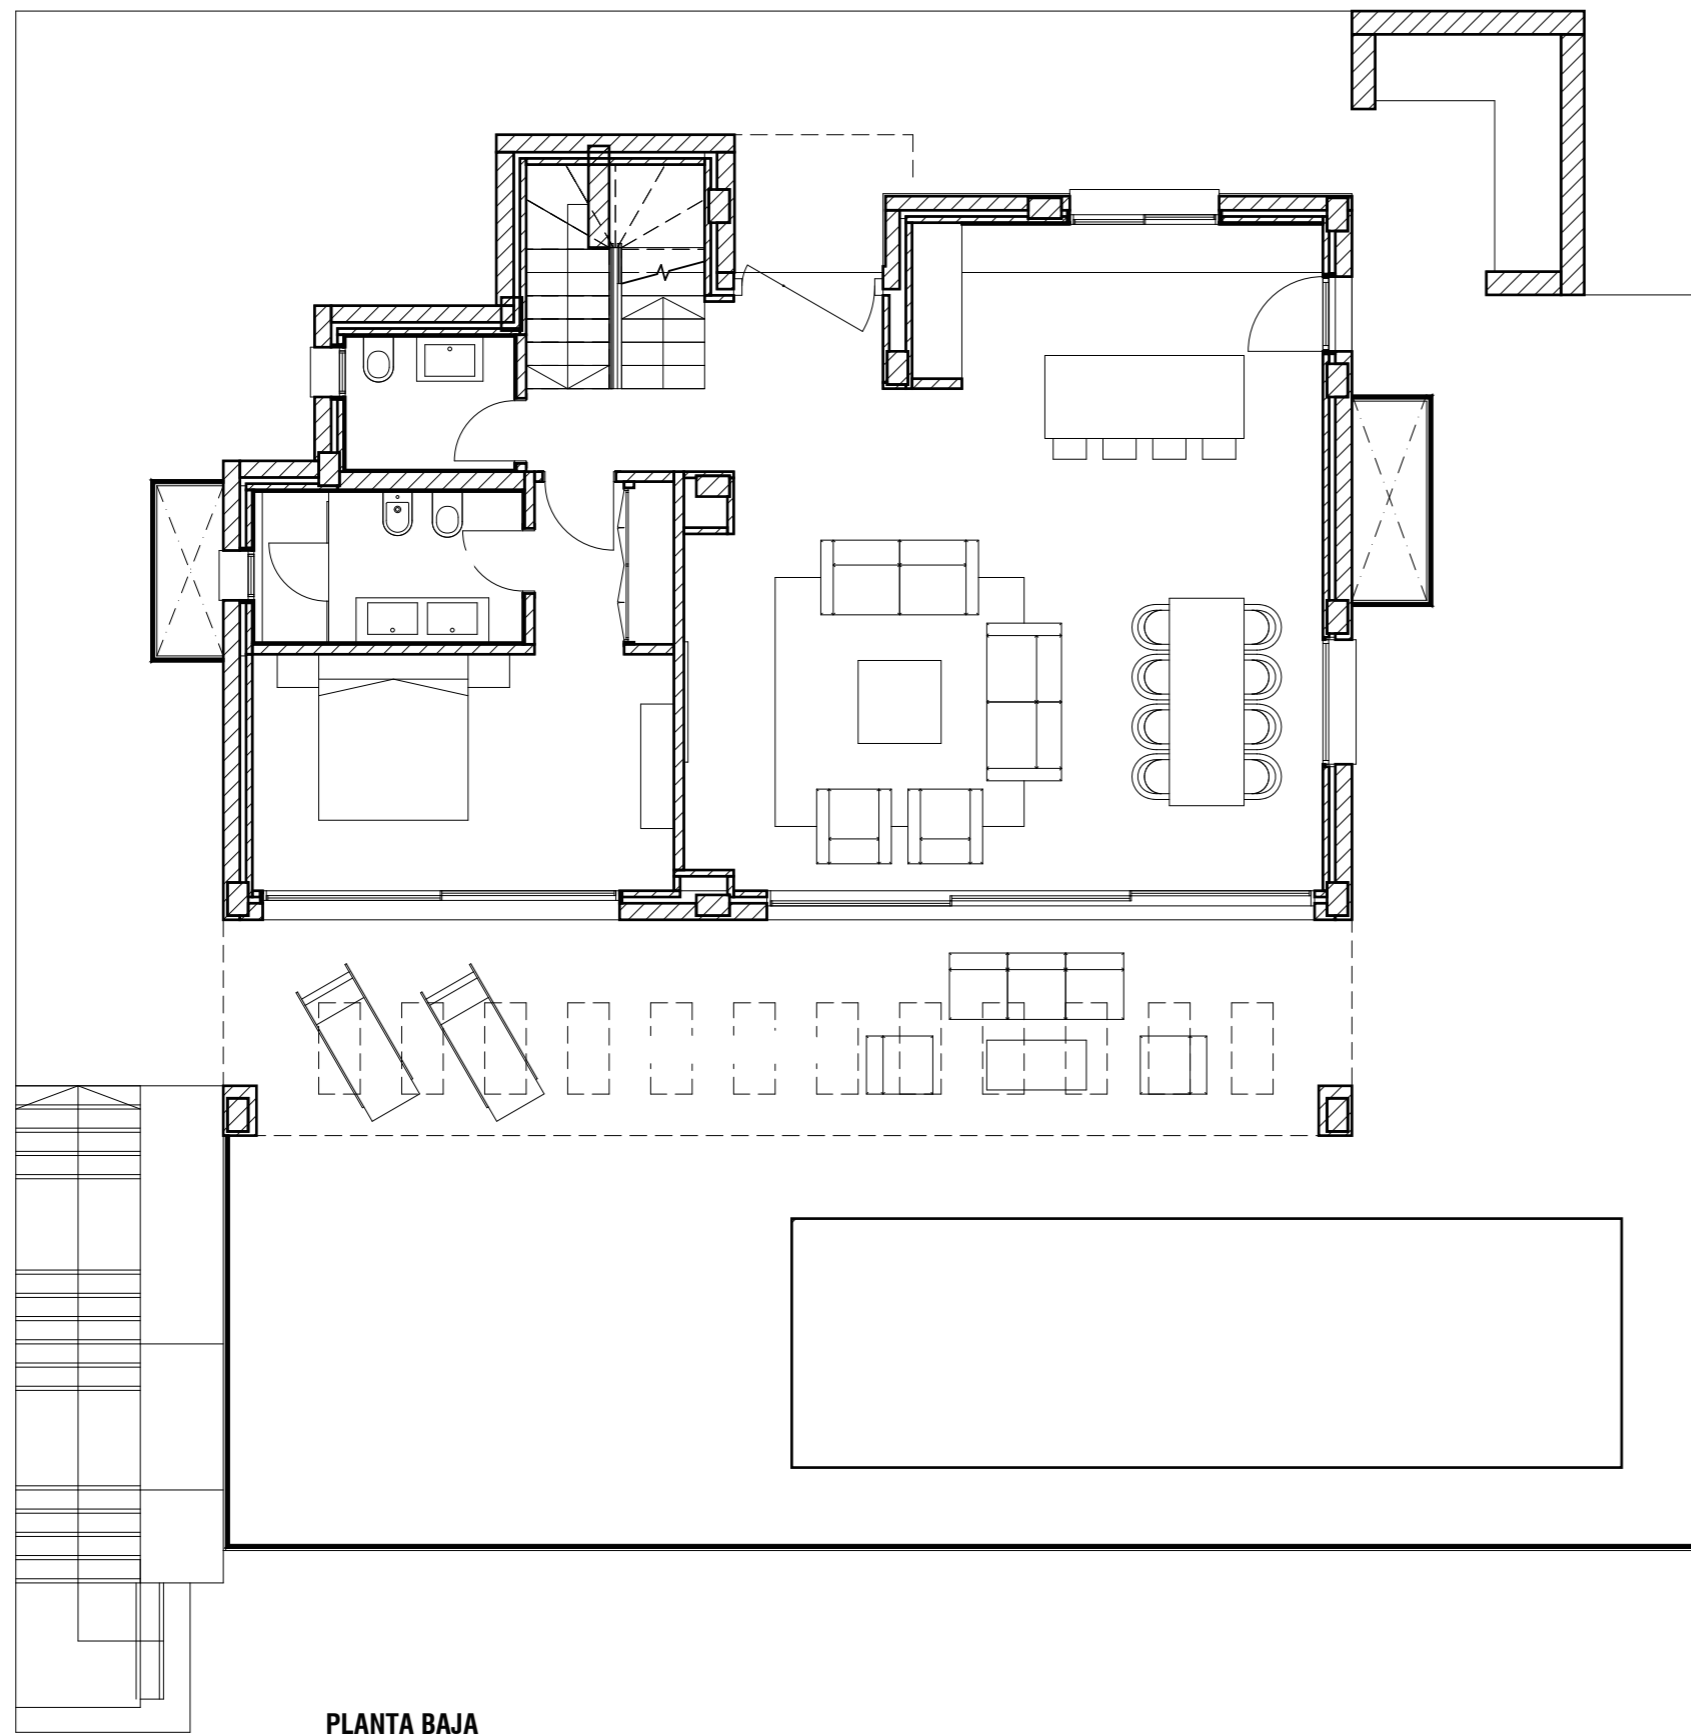

PLANTA PRIMERA

VILLA ENELDO  
3 DORMITORIOS

LA FINCA  
de  
J A S M I N E

Siteplan

This document is purely informative and for marketing purposes only. It does not form part of any offer or contract between any of the parties in any way. All the information contained in this document is known to be accurate at time of production but is subject to change without prior notice. Any questions that may arise in the interpretation of these plans (sizes, heights, sections etc.) can be clarified by contacting the developer. Depictions of furniture and kitchens have been included for guidance and decorative purposes only.

PLANTA BAJA

VILLA ENELDO  
3 DORMITORIOS

LA FINCA  
de  
J A S M I N E

Siteplan

**SÓTANO OPCIÓN 1**

This document is purely informative and for marketing purposes only. It does not form part of any offer or contract between any of the parties in any way. All the information contained in this document is known to be accurate at time of production but is subject to change without prior notice. Any questions that may arise in the interpretation of these plans (sizes, heights, sections etc.) can be clarified by contacting the developer. Depictions of furniture and kitchens have been included for guidance and decorative purposes only.