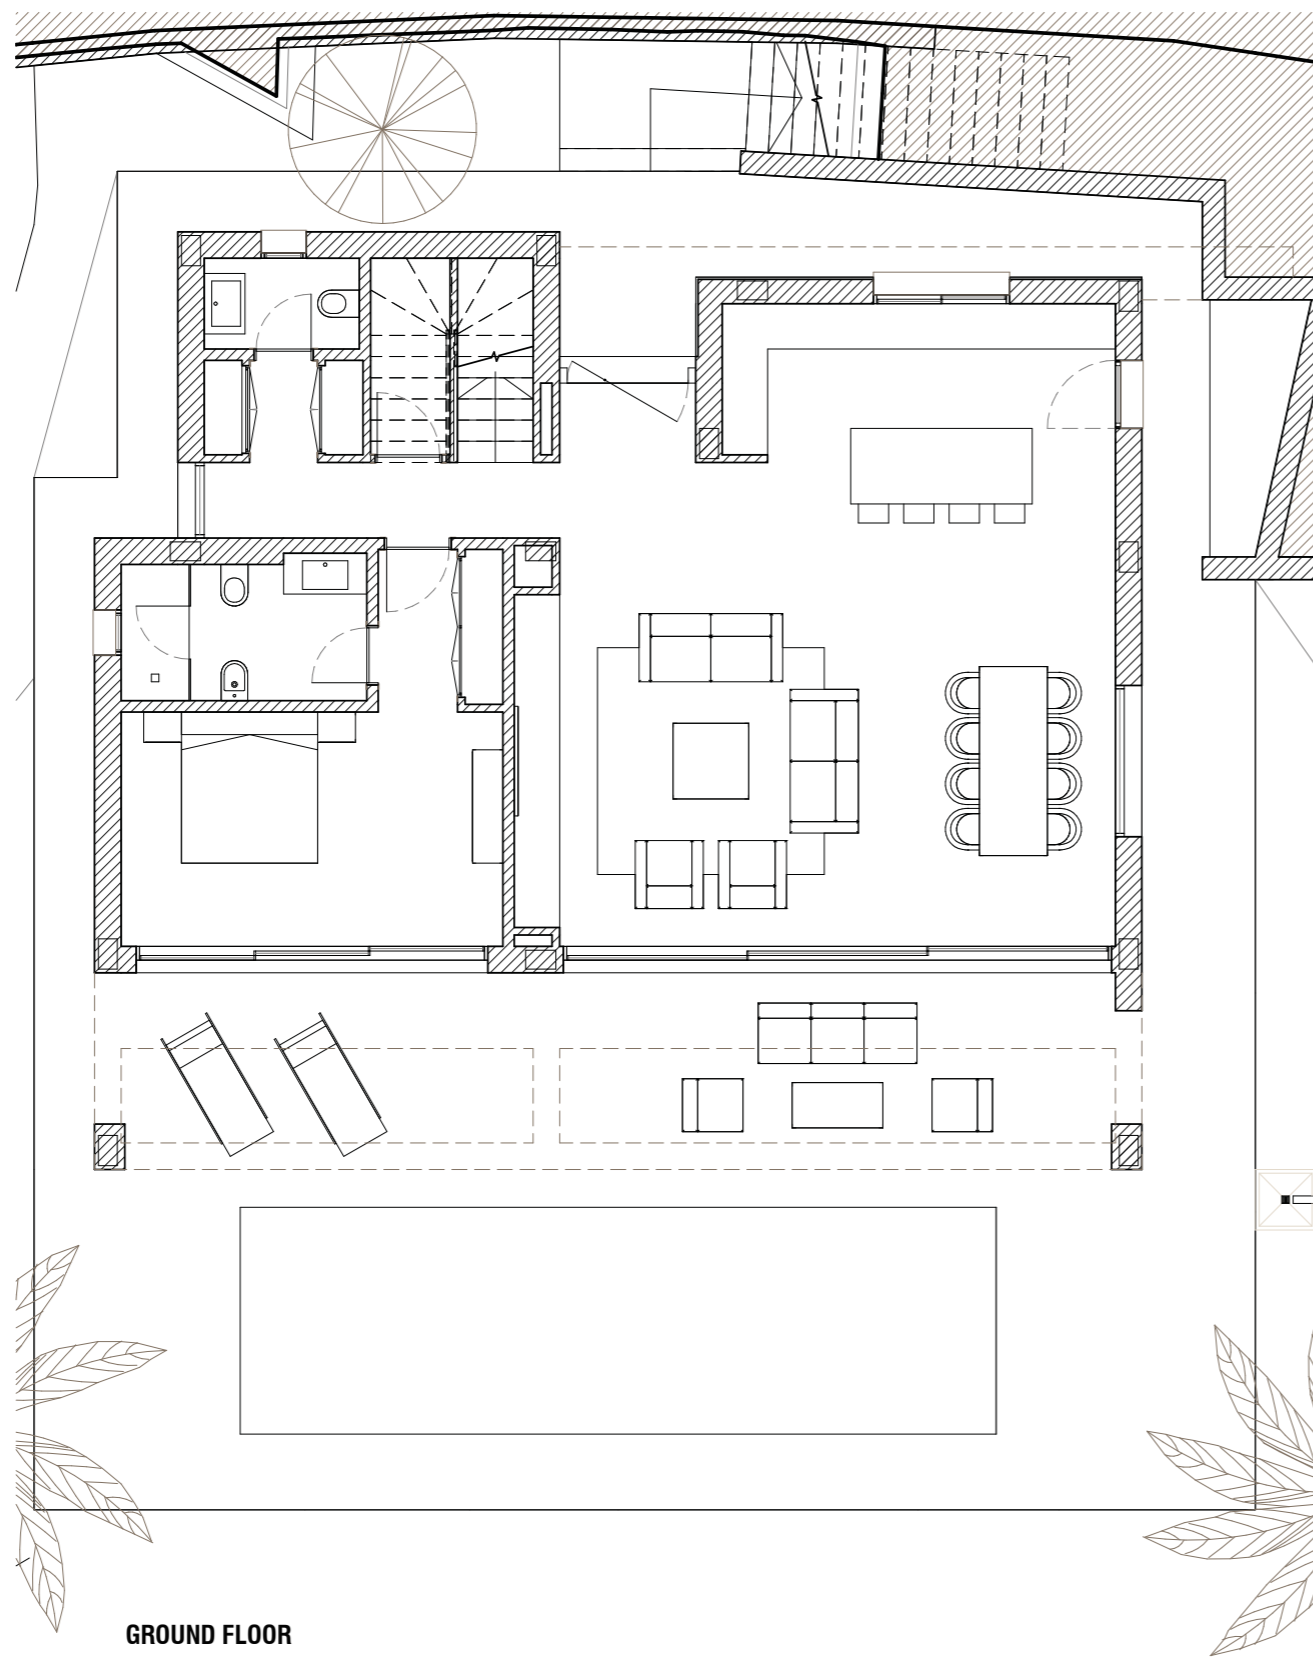

GROUND FLOOR

VILLA LAUREL

4 BEDROOMS

LA FINCA de J A S M I N E

Siteplan

This document is purely informative and for marketing purposes only. It does not form part of any offer or contract between any of the parties in any way. All the information contained in this document is known to be accurate at time of production but is subject to change without prior notice. Any questions that may arise in the interpretation of these plans (sizes, heights, sections etc.) can be clarified by contacting the developer. Depictions of furniture and kitchens have been included for guidance and decorative purposes only.

FIRST FLOOR

VILLA LAUREL

4 BEDROOMS

LA FINCA de J A S M I N E

Siteplan