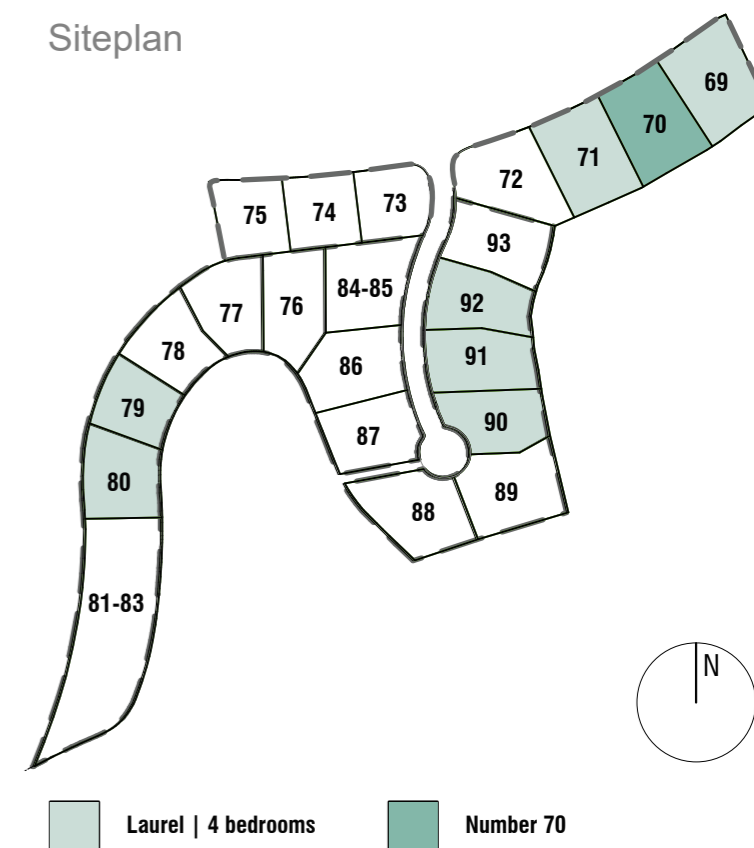

GROUND FLOOR

VILLA LAUREL

4 BEDROOMS

LA FINCA de J A S M I N E

Siteplan

This document is purely informative and for marketing purposes only. It does not form part of any offer or contract between any of the parties in any way. All the information contained in this document is known to be accurate at time of production but is subject to change without prior notice. Any questions that may arise in the interpretation of these plans (sizes, heights, sections etc.) can be clarified by contacting the developer. Depictions of furniture and kitchens have been included for guidance and decorative purposes only.

FIRST FLOOR

VILLA LAUREL

4 BEDROOMS

LA FINCA de J A S M I N E

Siteplan