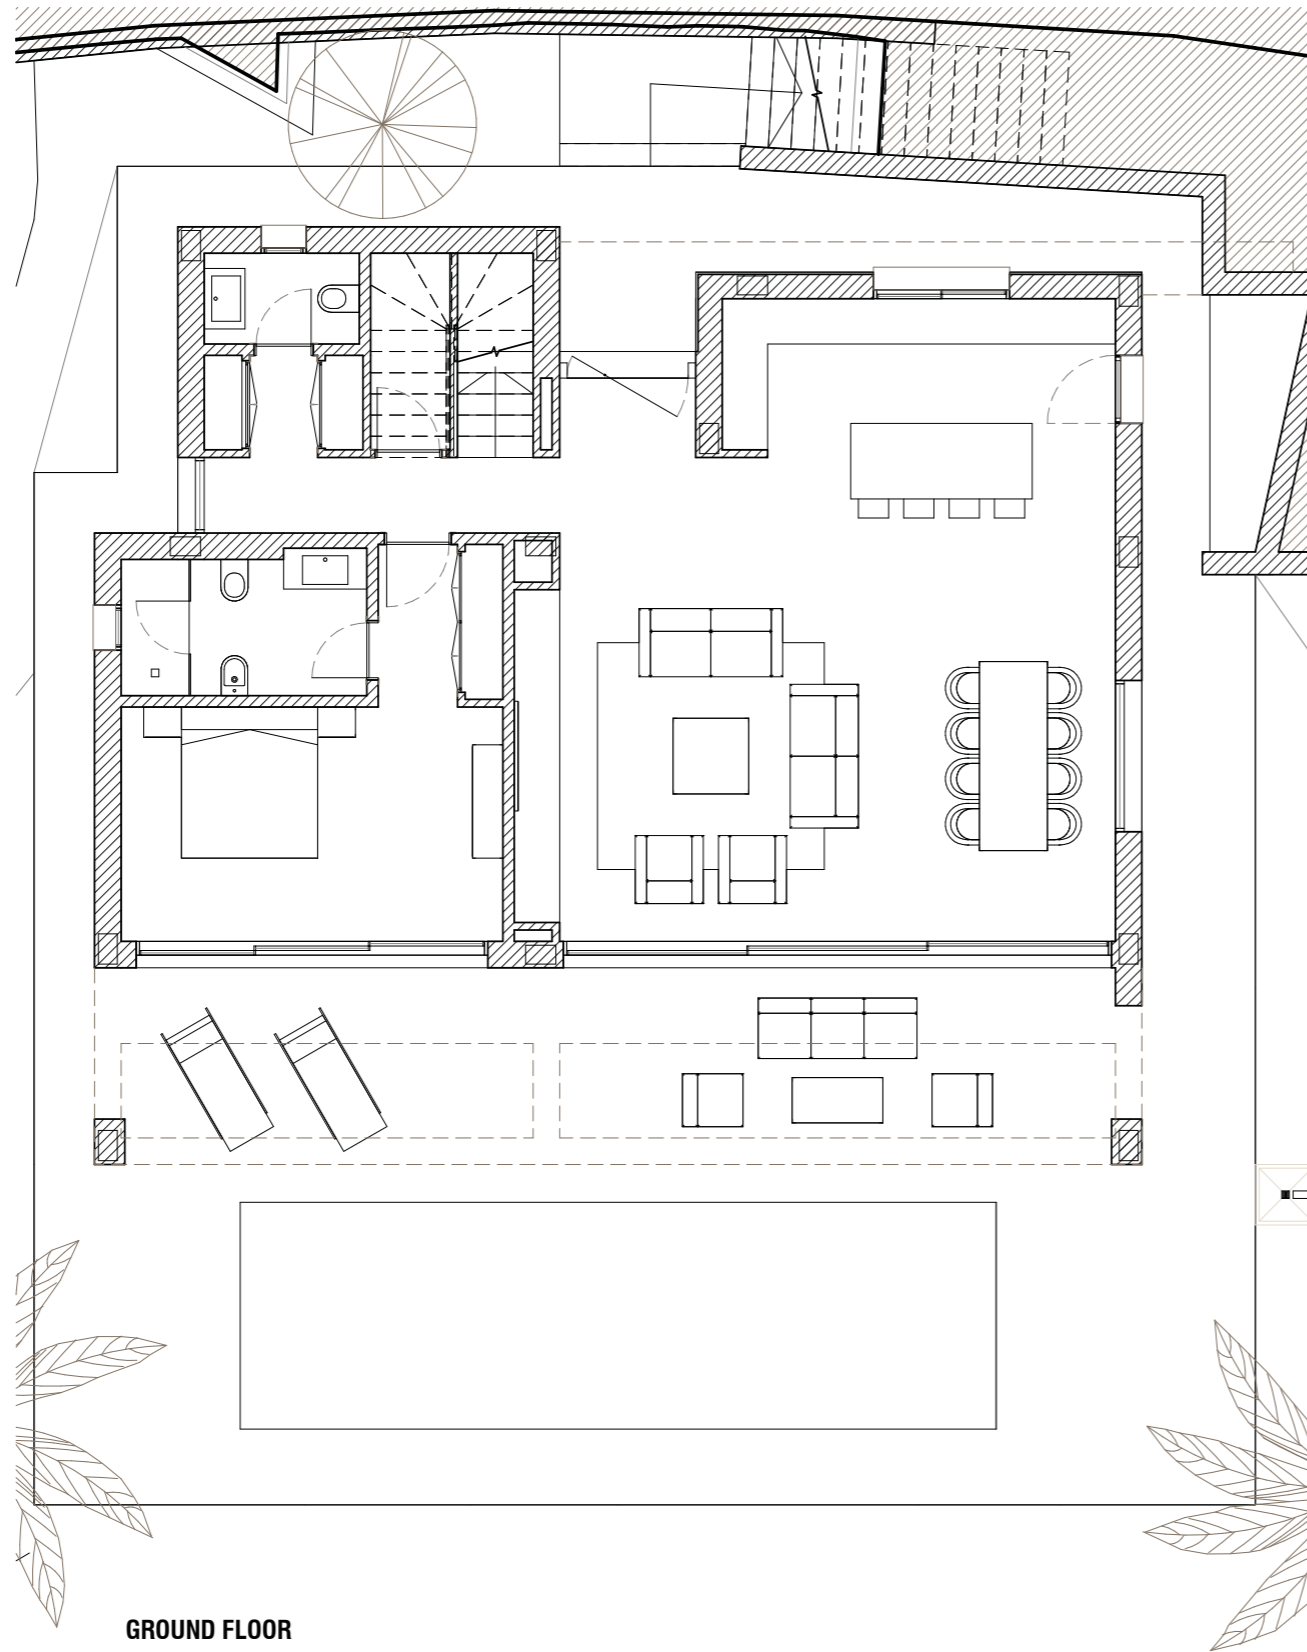

GROUND FLOOR

VILLA LAUREL

4 BEDROOMS

LA FINCA de J A S M I N E

Siteplan

This document is purely informative and for marketing purposes only. It does not form part of any offer or contract between any of the parties in any way. All the information contained in this document is known to be accurate at time of production but is subject to change without prior notice. Any questions that may arise in the interpretation of these plans (sizes, heights, sections etc.) can be clarified by contacting the developer. Depictions of furniture and kitchens have been included for guidance and decorative purposes only.

FIRST FLOOR

VILLA LAUREL

4 BEDROOMS

LA FINCA de J A S M I N E

Siteplan