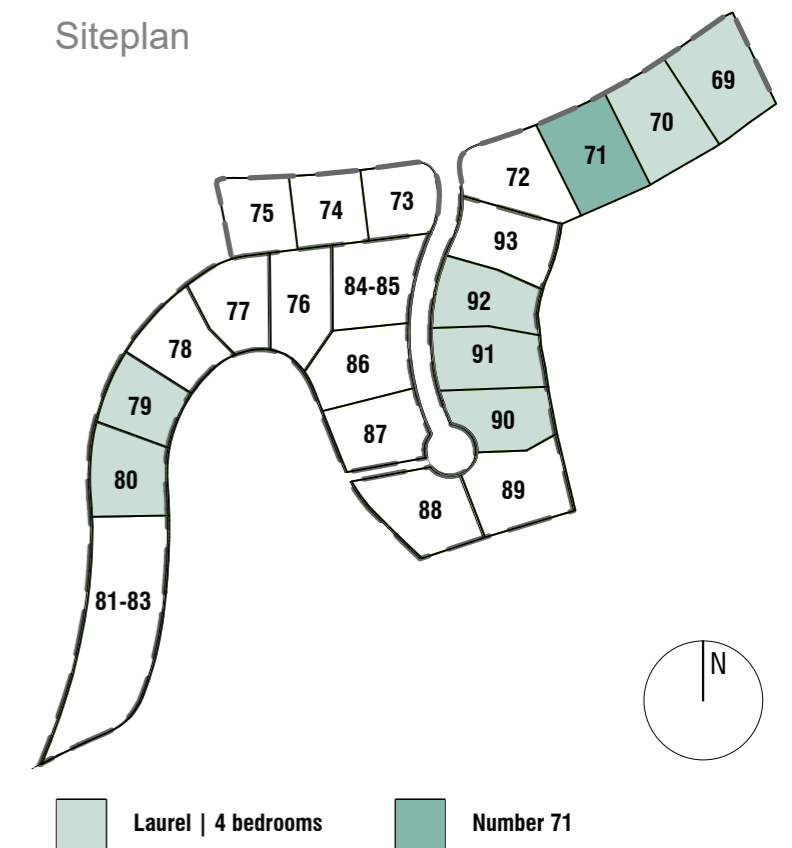

GROUND FLOOR

VILLA LAUREL

4 BEDROOMS

LA FINCA de J A S M I N E

Siteplan

This document is purely informative and for marketing purposes only. It does not form part of any offer or contract between any of the parties in any way. All the information contained in this document is known to be accurate at time of production but is subject to change without prior notice. Any questions that may arise in the interpretation of these plans (sizes, heights, sections etc.) can be clarified by contacting the developer. Depictions of furniture and kitchens have been included for guidance and decorative purposes only.

FIRST FLOOR

VILLA LAUREL

4 BEDROOMS

LA FINCA de J A S M I N E

Siteplan