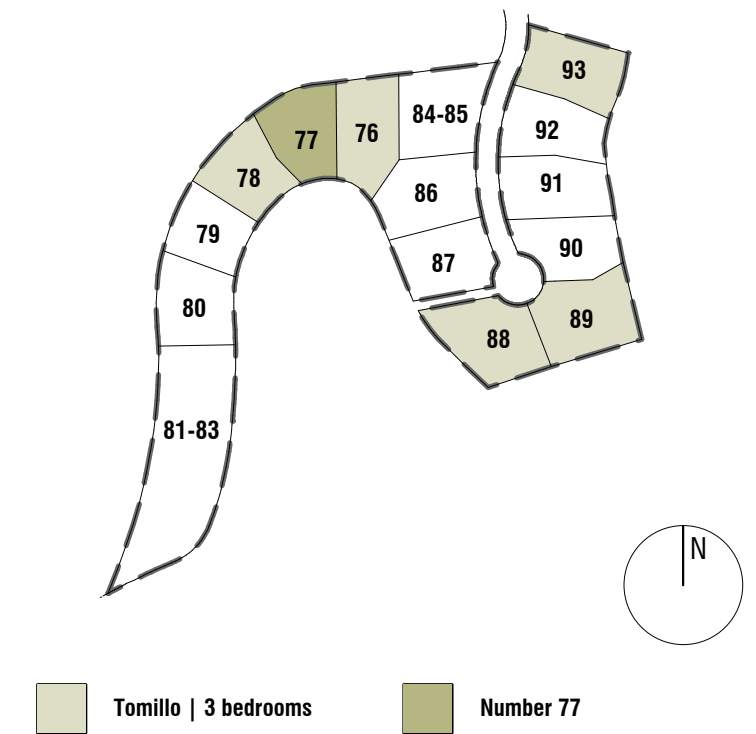

GROUND FLOOR

VILLA TOMILLO
3 BEDROOMS

LA FINCA
de
J A S M I N E

Phase 1 Siteplan

This document is purely informative and for marketing purposes only. It does not form part of any offer or contract between any of the parties in any way. All the information contained in this document is known to be accurate at time of production but is subject to change without prior notice. Any questions that may arise in the interpretation of these plans (sizes, heights, sections etc.) can be clarified by contacting the developer. Depictions of furniture and kitchens have been included for guidance and decorative purposes only.

VILLA TOMILLO
BEDROOMS

LA FINCA
de
J A S M I N E

Phase 1 Siteplan