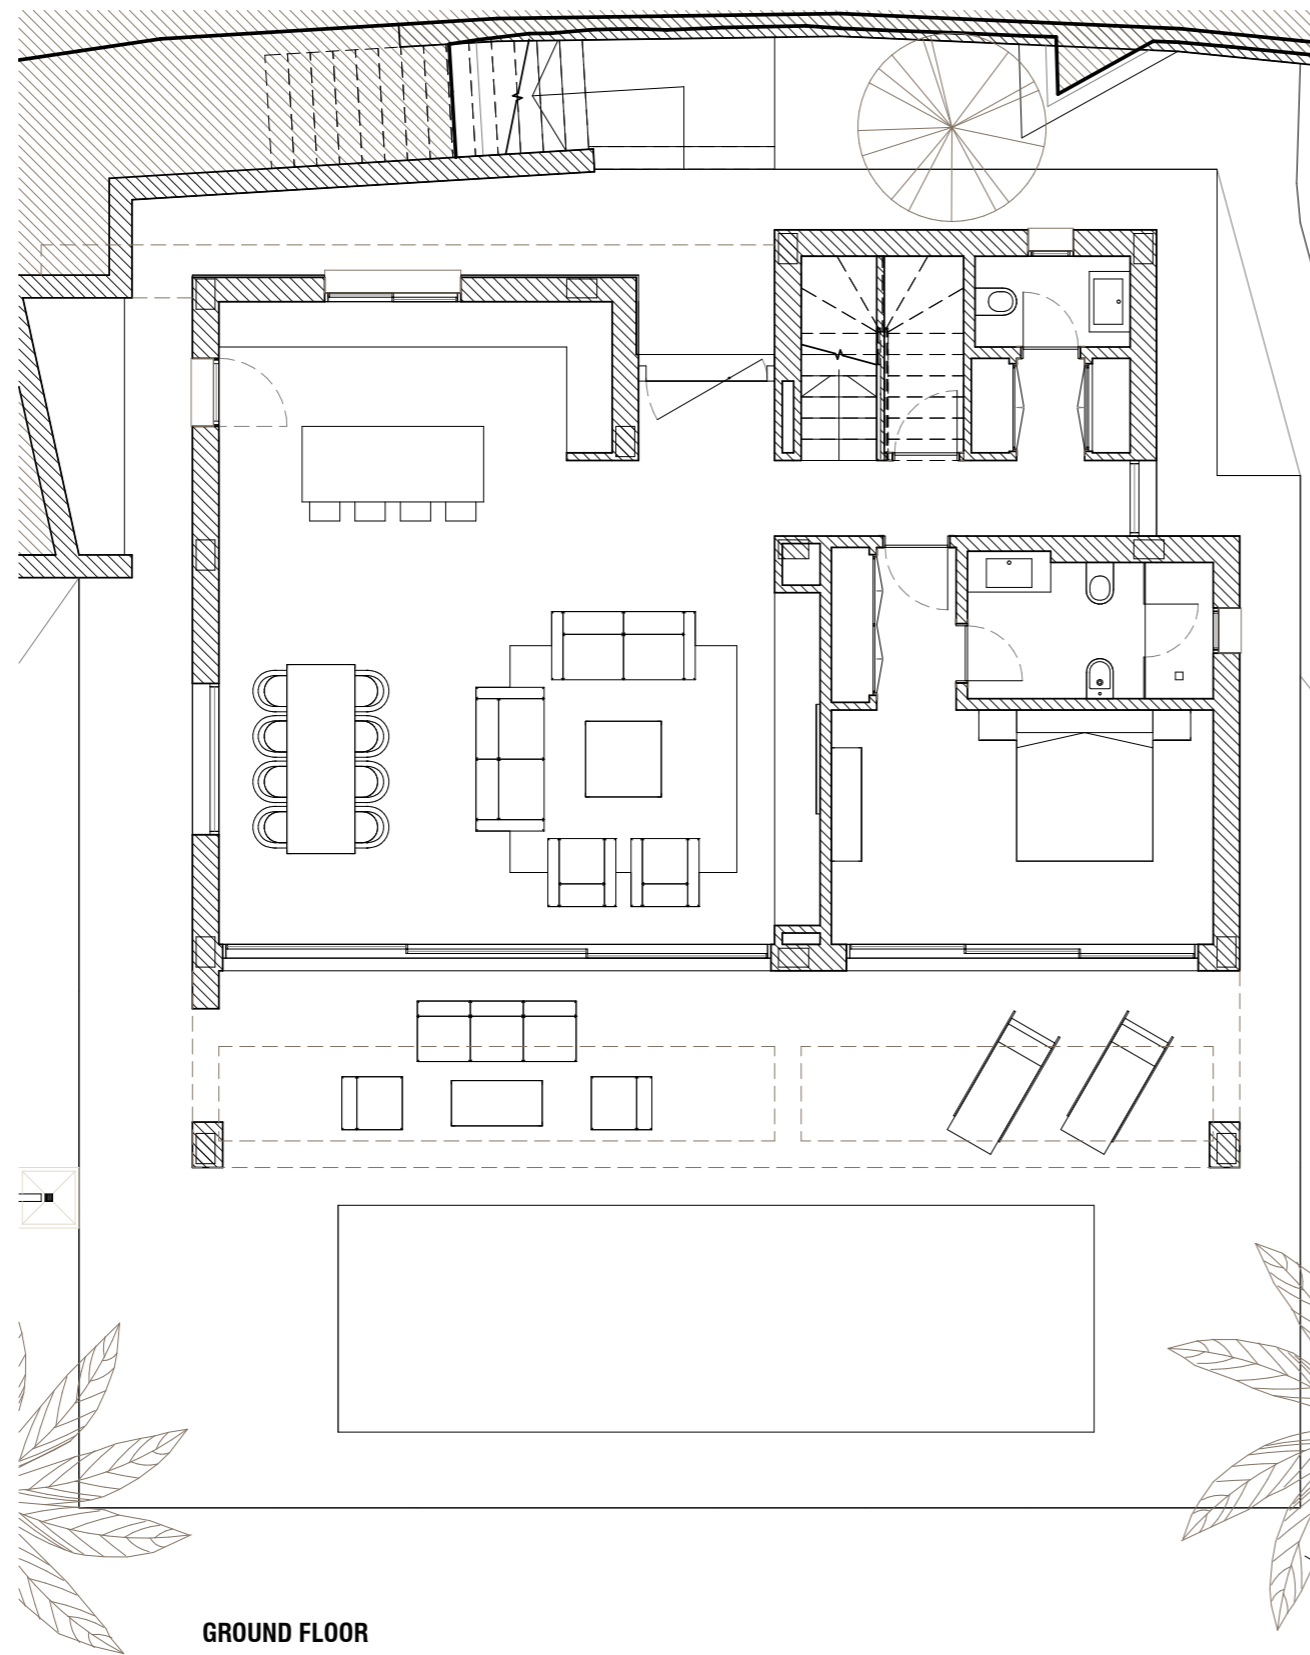

GROUND FLOOR

VILLA LAUREL

4 BEDROOMS

LA FINCA de J A S M I N E

Siteplan

This document is purely informative and for marketing purposes only. It does not form part of any offer or contract between any of the parties in any way. All the information contained in this document is known to be accurate at time of production but is subject to change without prior notice. Any questions that may arise in the interpretation of these plans (sizes, heights, sections etc.) can be clarified by contacting the developer. Depictions of furniture and kitchens have been included for guidance and decorative purposes only.

FIRST FLOOR

VILLA LAUREL

4 BEDROOMS

LA FINCA
de
J A S M I N E

Siteplan