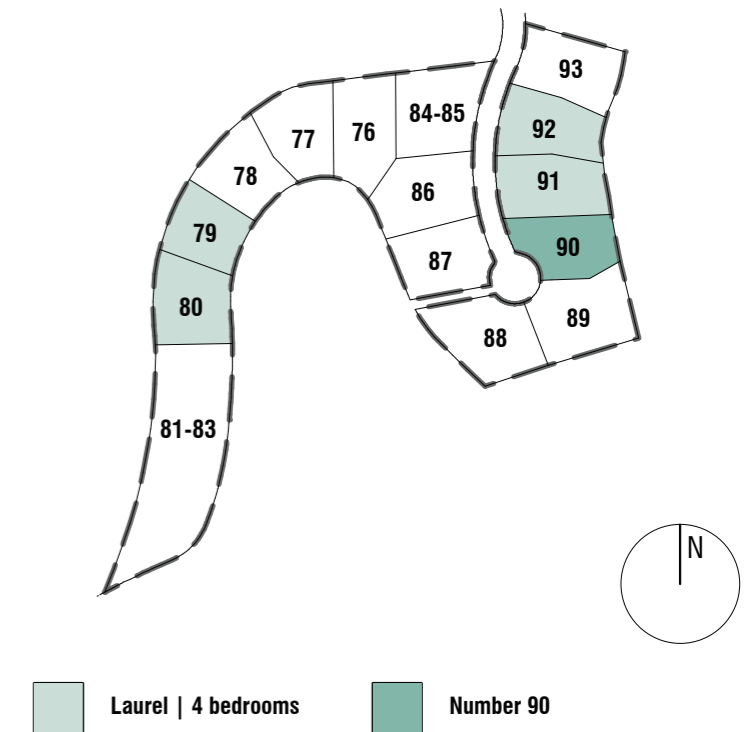

GROUND FLOOR

VILLA LAUREL

4 BEDROOMS

LA FINCA de J A S M I N E

Siteplan

This document is purely informative and for marketing purposes only. It does not form part of any offer or contract between any of the parties in any way. All the information contained in this document is known to be accurate at time of production but is subject to change without prior notice. Any questions that may arise in the interpretation of these plans (sizes, heights, sections etc.) can be clarified by contacting the developer. Depictions of furniture and kitchens have been included for guidance and decorative purposes only.

FIRST FLOOR

VILLA LAUREL

4 BEDROOMS

LA FINCA
de
J A S M I N E

Siteplan