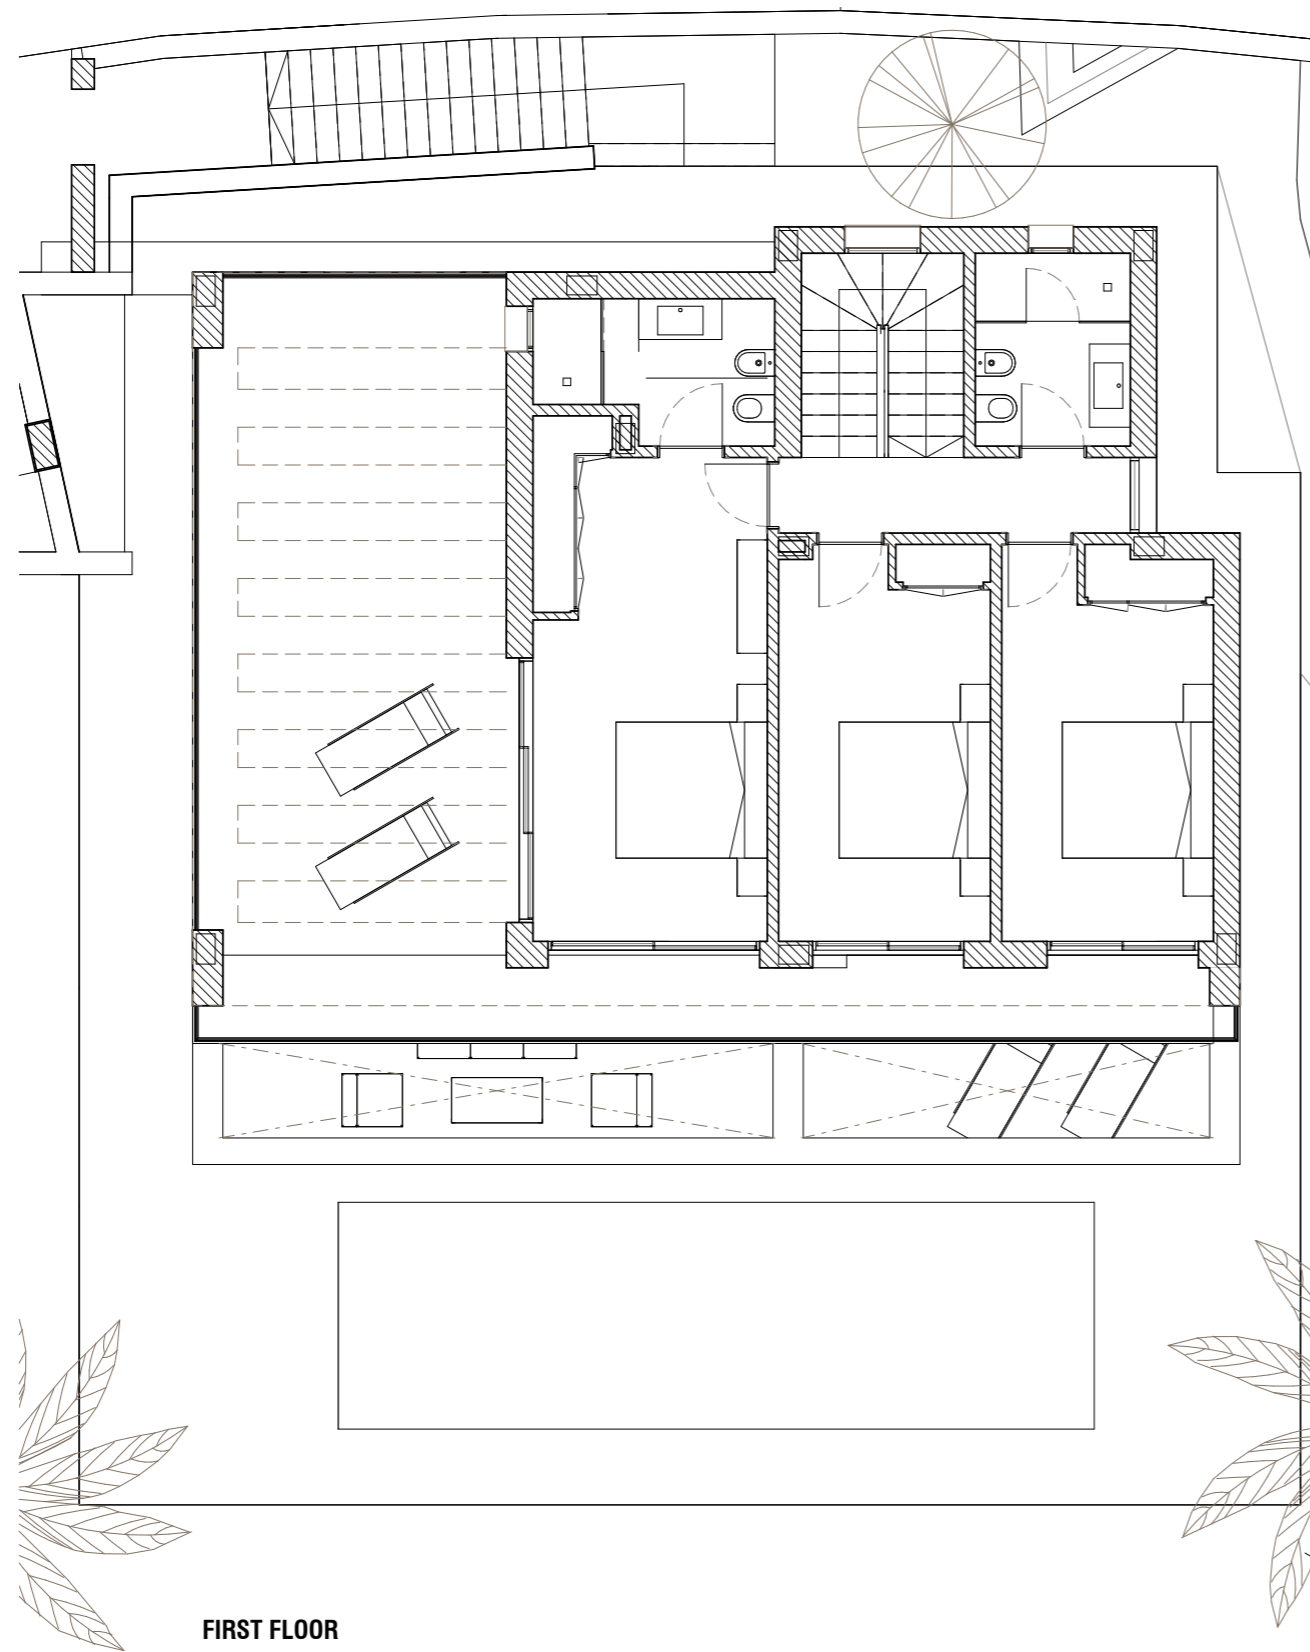

GROUND FLOOR

VILLA LAUREL

4 BEDROOMS

LA FINCA de J A S M I N E

Siteplan

This document is purely informative and for marketing purposes only. It does not form part of any offer or contract between any of the parties in any way. All the information contained in this document is known to be accurate at time of production but is subject to change without prior notice. Any questions that may arise in the interpretation of these plans (sizes, heights, sections etc.) can be clarified by contacting the developer. Depictions of furniture and kitchens have been included for guidance and decorative purposes only.

FIRST FLOOR

VILLA LAUREL

4 BEDROOMS

LA FINCA
de
J A S M I N E

Siteplan