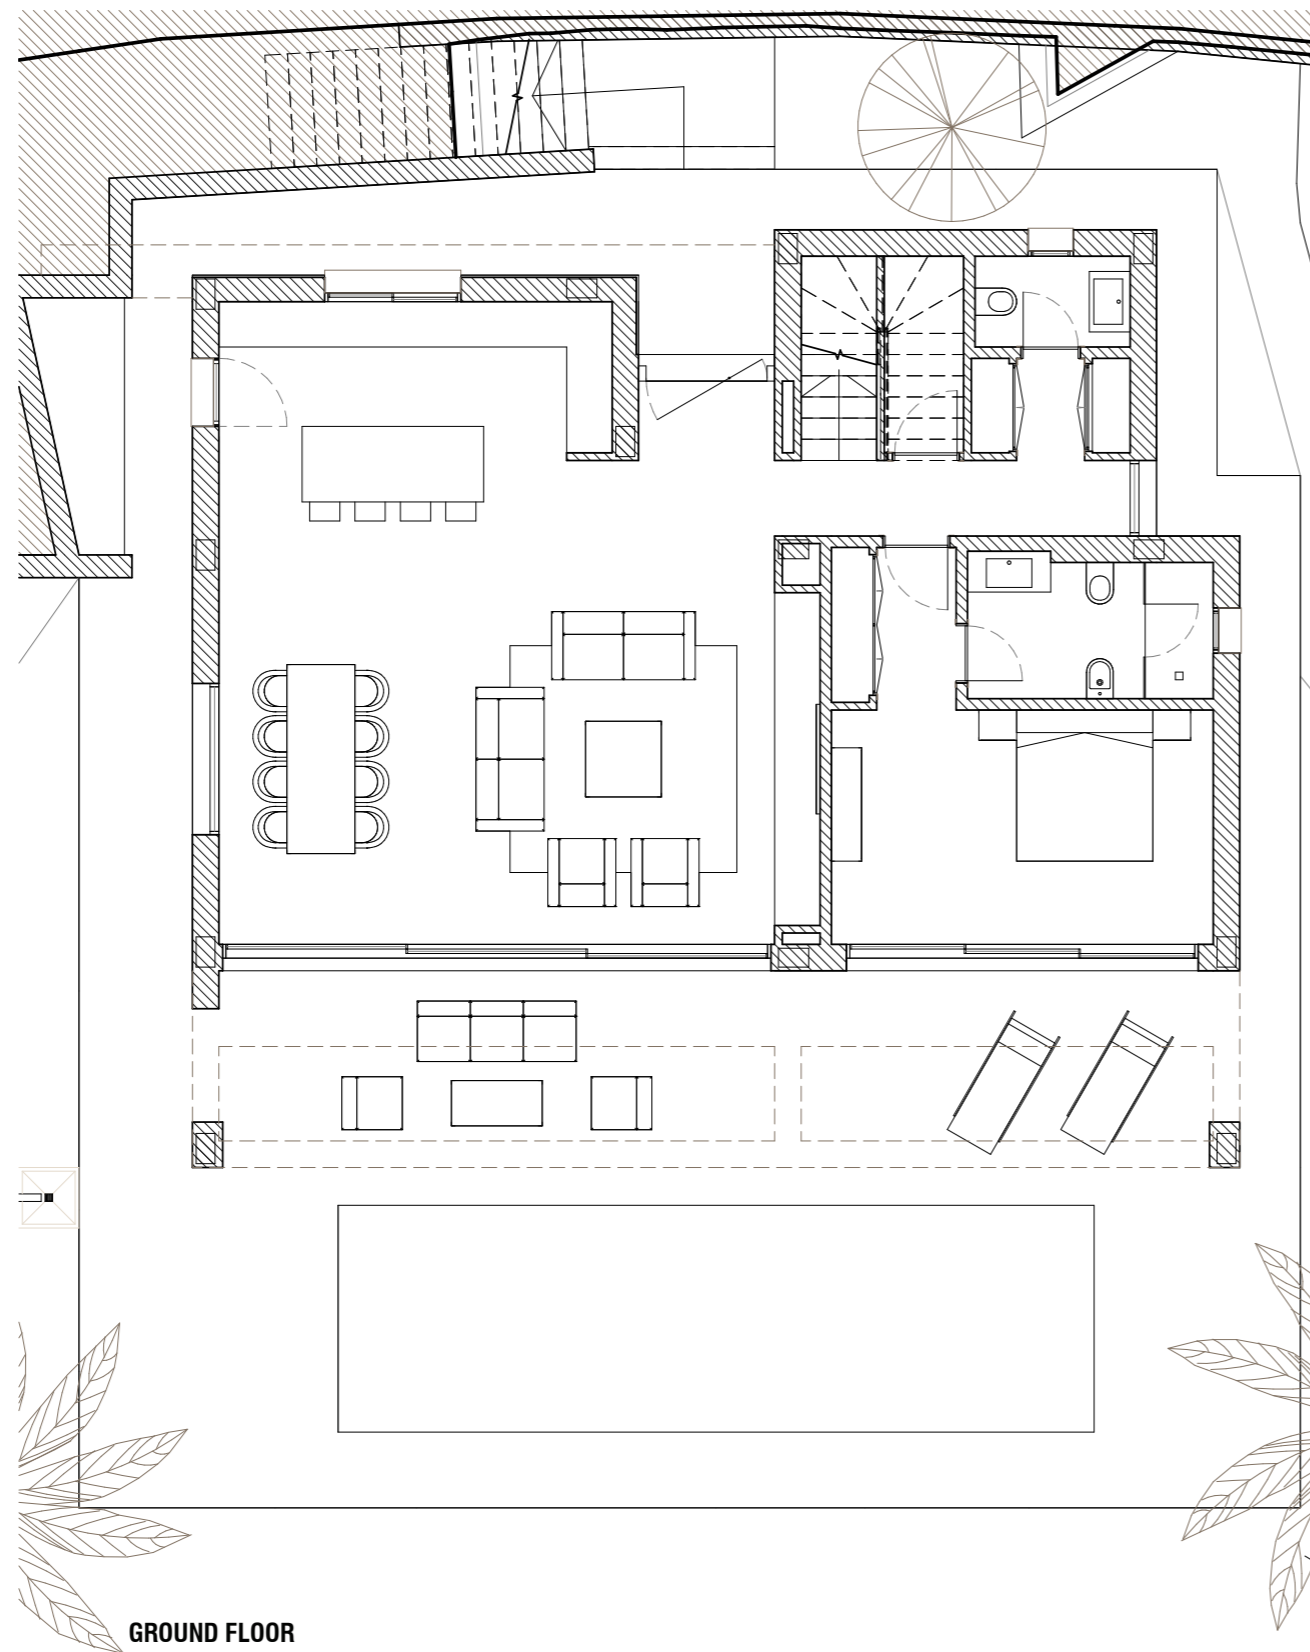

GROUND FLOOR

VILLA LAUREL

4 BEDROOMS

LA FINCA de J A S M I N E

Siteplan

This document is purely informative and for marketing purposes only. It does not form part of any offer or contract between any of the parties in any way. All the information contained in this document is known to be accurate at time of production but is subject to change without prior notice. Any questions that may arise in the interpretation of these plans (sizes, heights, sections etc.) can be clarified by contacting the developer. Depictions of furniture and kitchens have been included for guidance and decorative purposes only.

FIRST FLOOR

VILLA LAUREL

4 BEDROOMS

LA FINCA de J A S M I N E

Siteplan