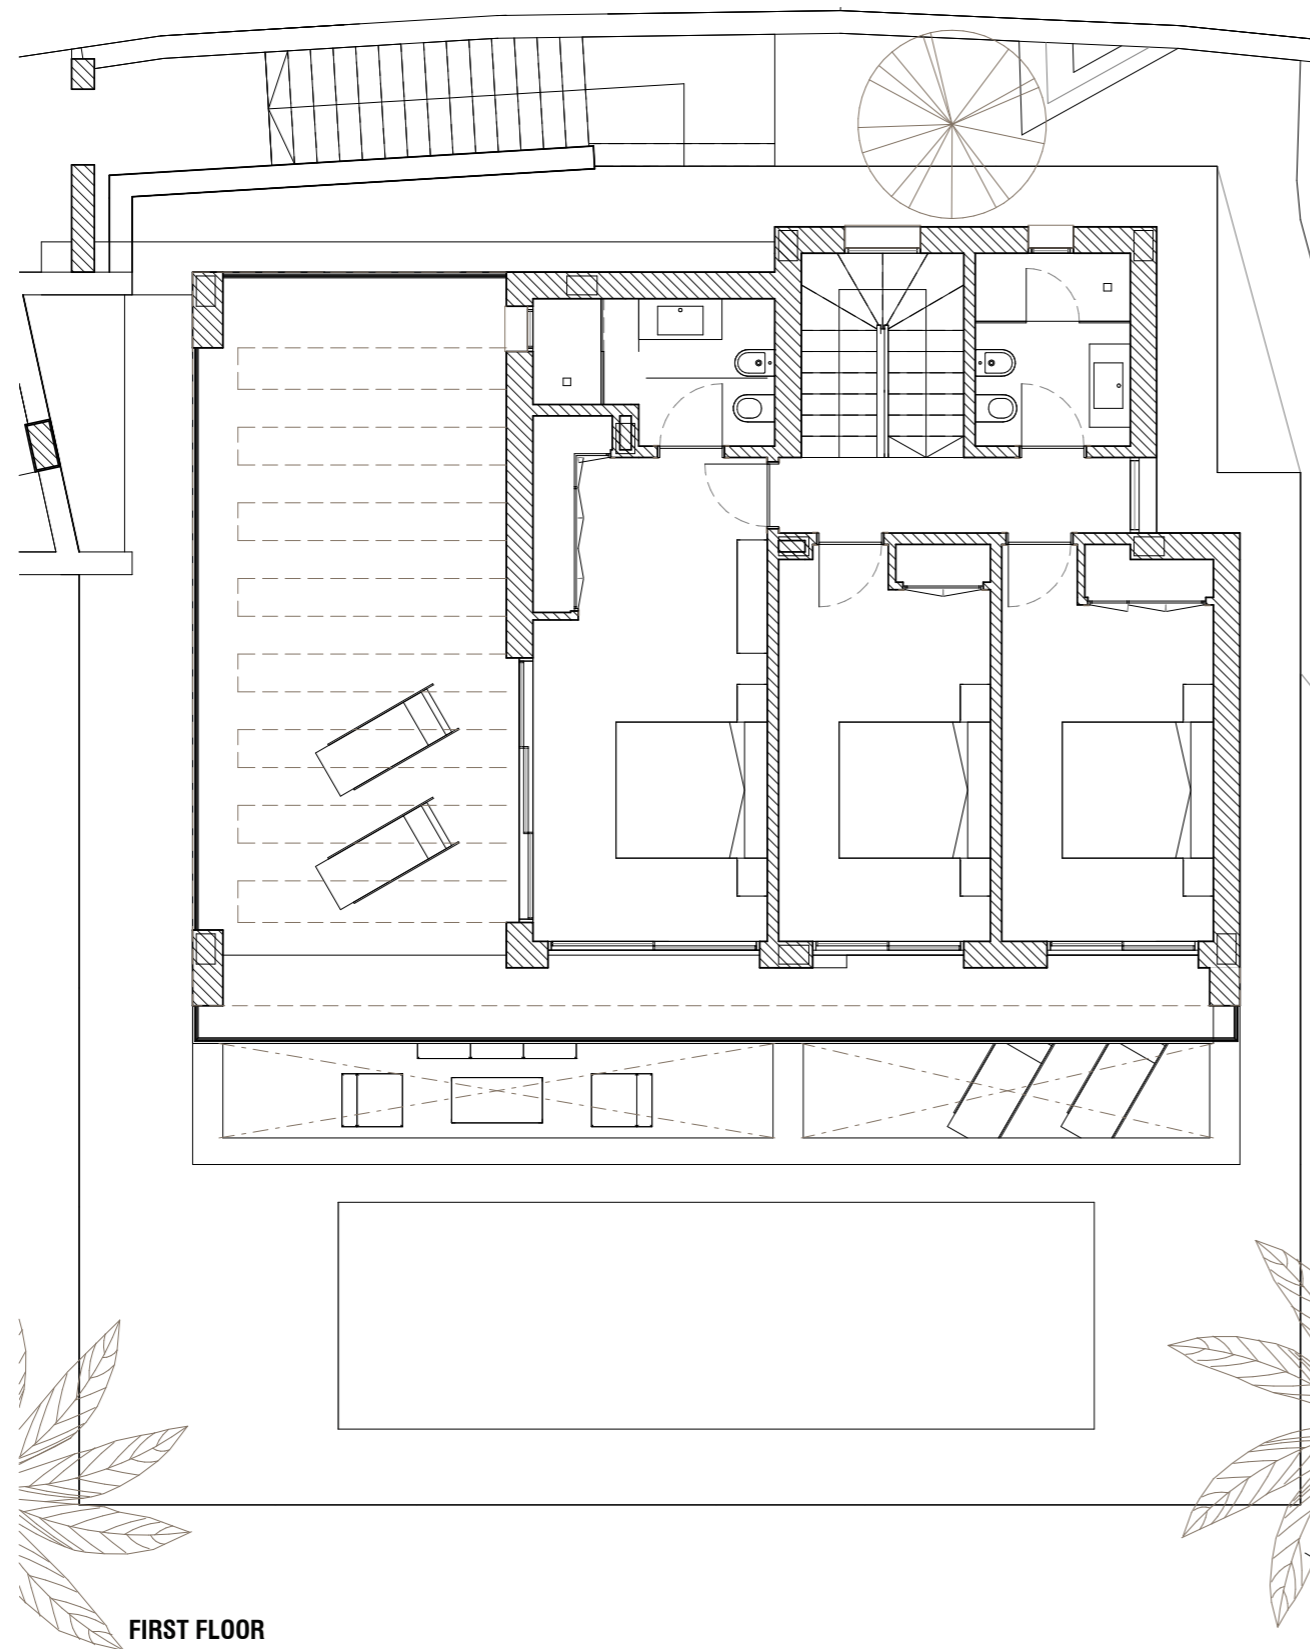

GROUND FLOOR

VILLA LAUREL

4 BEDROOMS

LA FINCA de J A S M I N E

Siteplan

This document is purely informative and for marketing purposes only. It does not form part of any offer or contract between any of the parties in any way. All the information contained in this document is known to be accurate at time of production but is subject to change without prior notice. Any questions that may arise in the interpretation of these plans (sizes, heights, sections etc.) can be clarified by contacting the developer. Depictions of furniture and kitchens have been included for guidance and decorative purposes only.

FIRST FLOOR

VILLA LAUREL

4 BEDROOMS

LA FINCA de J A S M I N E

Siteplan