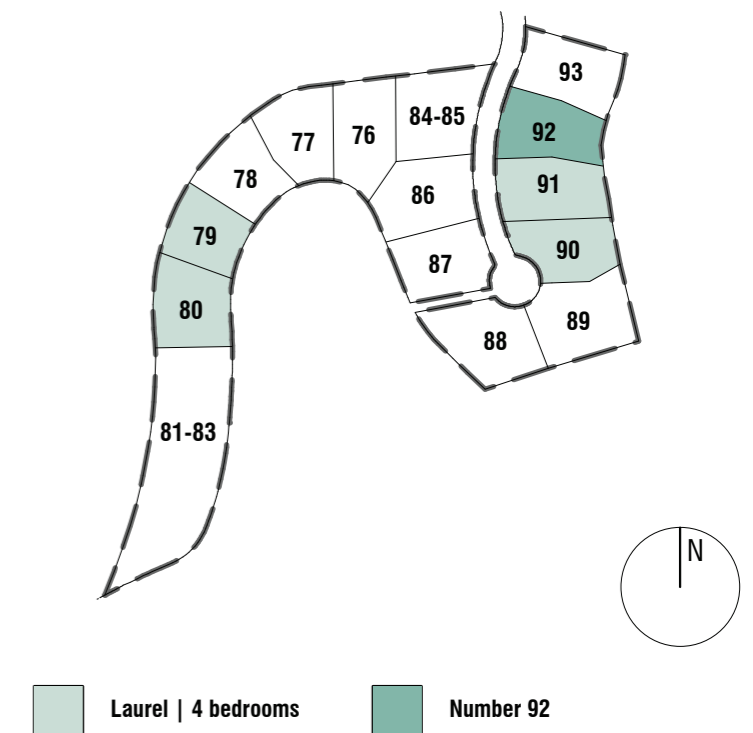

GROUND FLOOR

VILLA LAUREL

4 BEDROOMS

LA FINCA de J A S M I N E

Siteplan

This document is purely informative and for marketing purposes only. It does not form part of any offer or contract between any of the parties in any way. All the information contained in this document is known to be accurate at time of production but is subject to change without prior notice. Any questions that may arise in the interpretation of these plans (sizes, heights, sections etc.) can be clarified by contacting the developer. Depictions of furniture and kitchens have been included for guidance and decorative purposes only.

FIRST FLOOR

VILLA LAUREL

4 BEDROOMS

LA FINCA de J A S M I N E

Siteplan